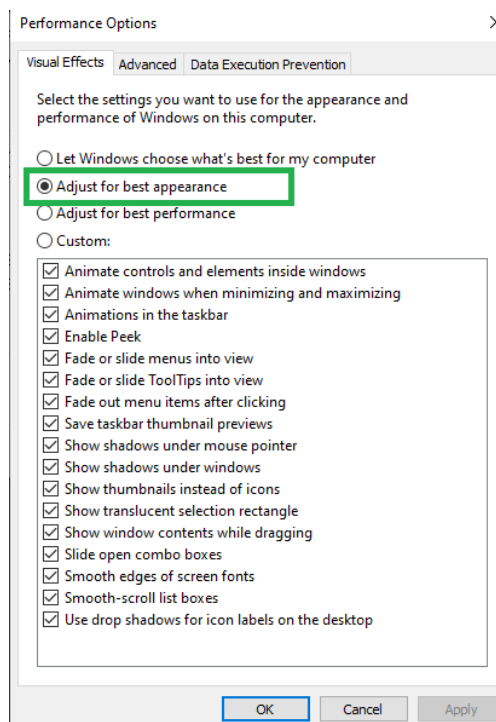

Settings for GlobalPoker casinos

To use you need an old Mozilla browser. New Mozilla browsers may not work.

<https://inhuman-poker.net/installing-the-previous-version-of-the-browser-for-poker-rooms/>

For Windows 10 through the browser Mozilla Firefox.

Poker client language must be English.

Set up your system

All you need for the game is a Mozilla Firefox browser.

Run Firefox in "Windows 8 Compatibility mode":