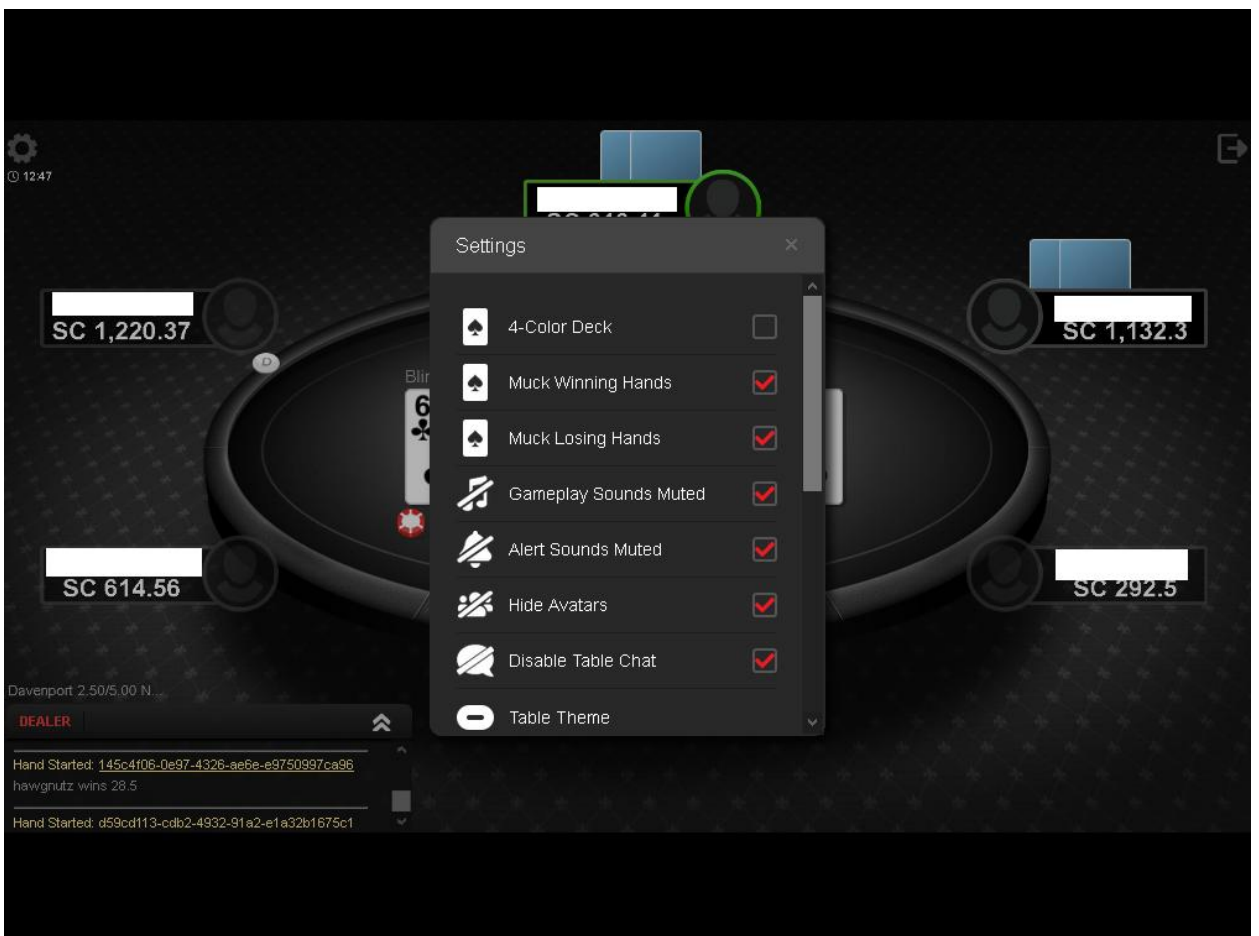

### Set up your system

**All you need for the game is a Mozilla Firefox browser.**

**Run Firefox in "Windows 8 Compatibility mode":**

### Poker room settings

Tool for maintaining the correct table size. Unpack the file and run it as an administrator.

<https://www.mediafire.com/file/gm74t5t6fmc7z8q/ResizeGlobalPokerNew.zip/file>

All tables: