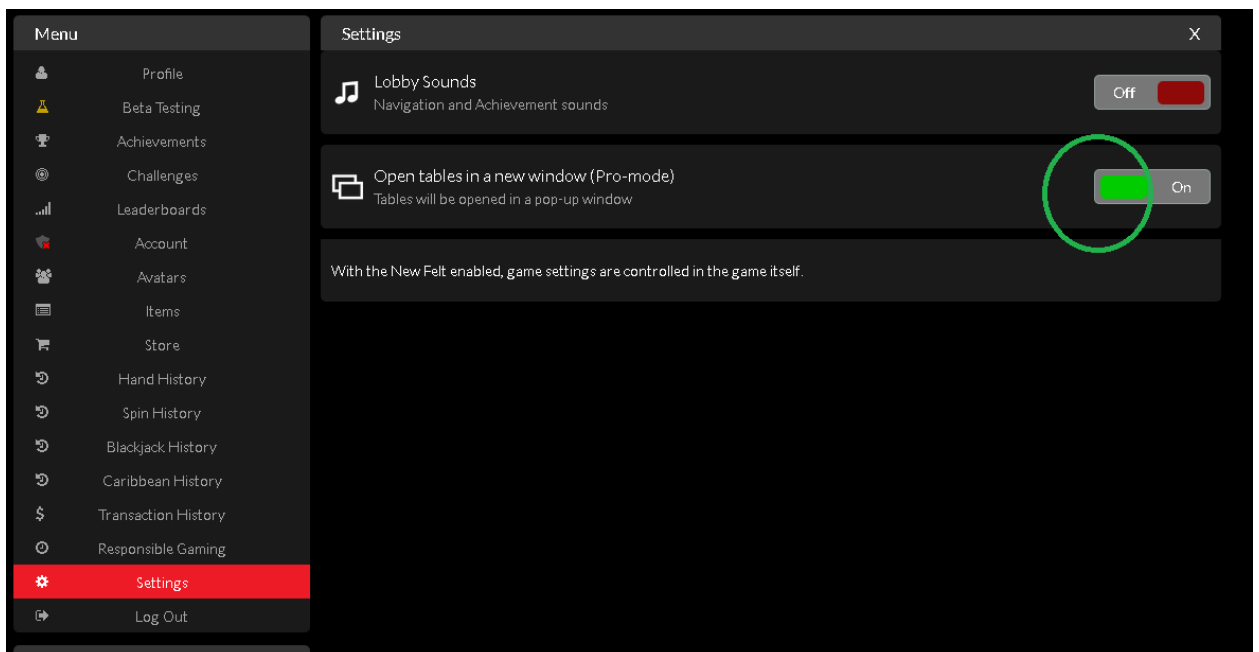

### Set up your system

**All you need for the game is a Mozilla Firefox browser.**

**Run Firefox in "Windows 8 Compatibility mode":**

### Poker room settings

Tool for maintaining the correct table size. Unpack the file and run it as an administrator.

<https://www.mediafire.com/file/gm74t5t6fmc7z8q/ResizeGlobalPokerNew.zip/file>

All tables: