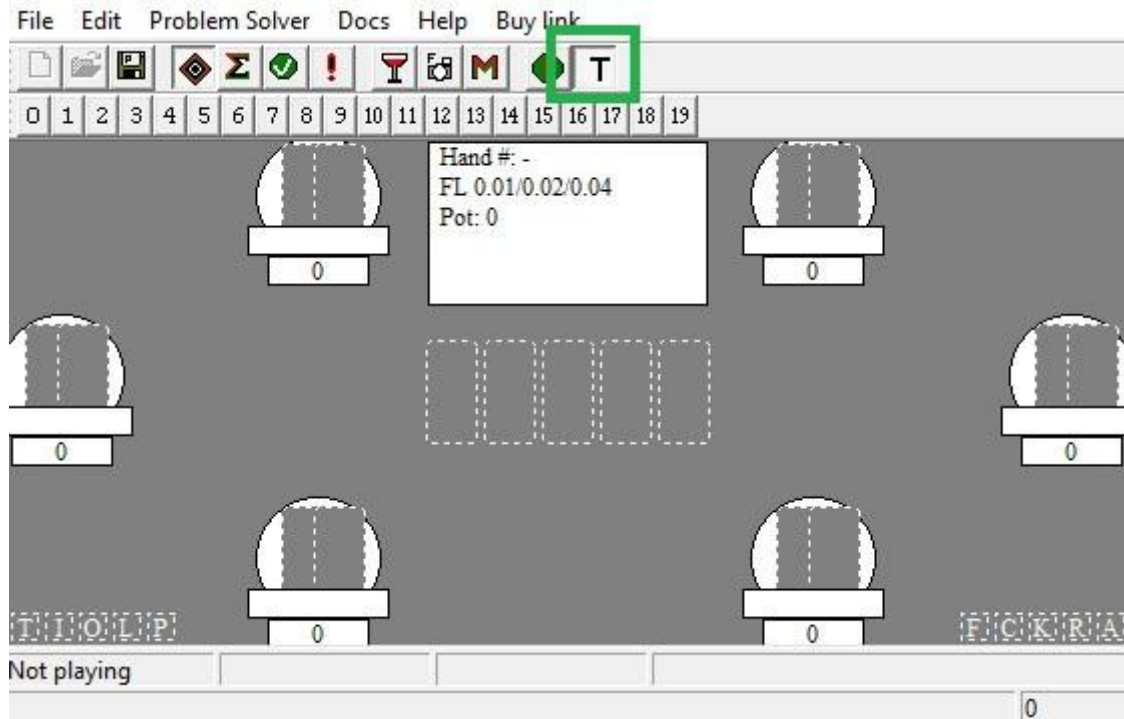

System:

The robot is launched as administrator

If the small blind is 1 or greater, hold down the T button. This will round off the robot's bets and the robot will not use a dot to separate decimals.

Room: