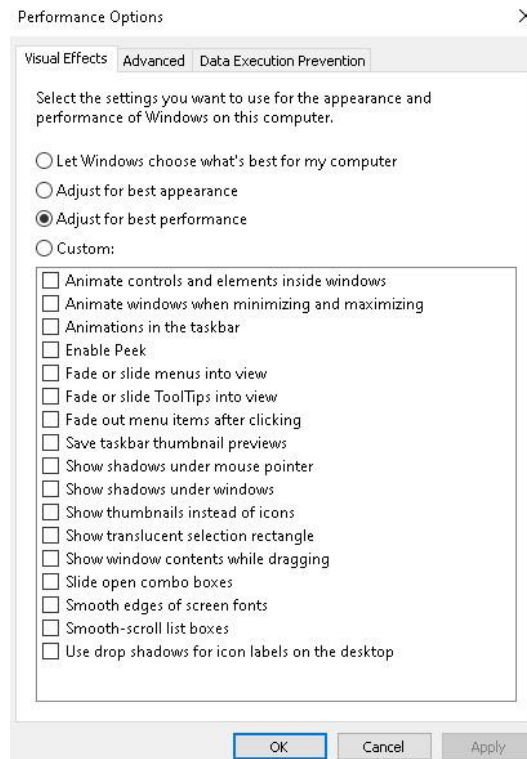

System:

The robot is launched as administrator

If the small blind is 1 or greater, hold down the T button. This will round off the robot's bets and the robot will not use a dot to separate decimals.

Room: