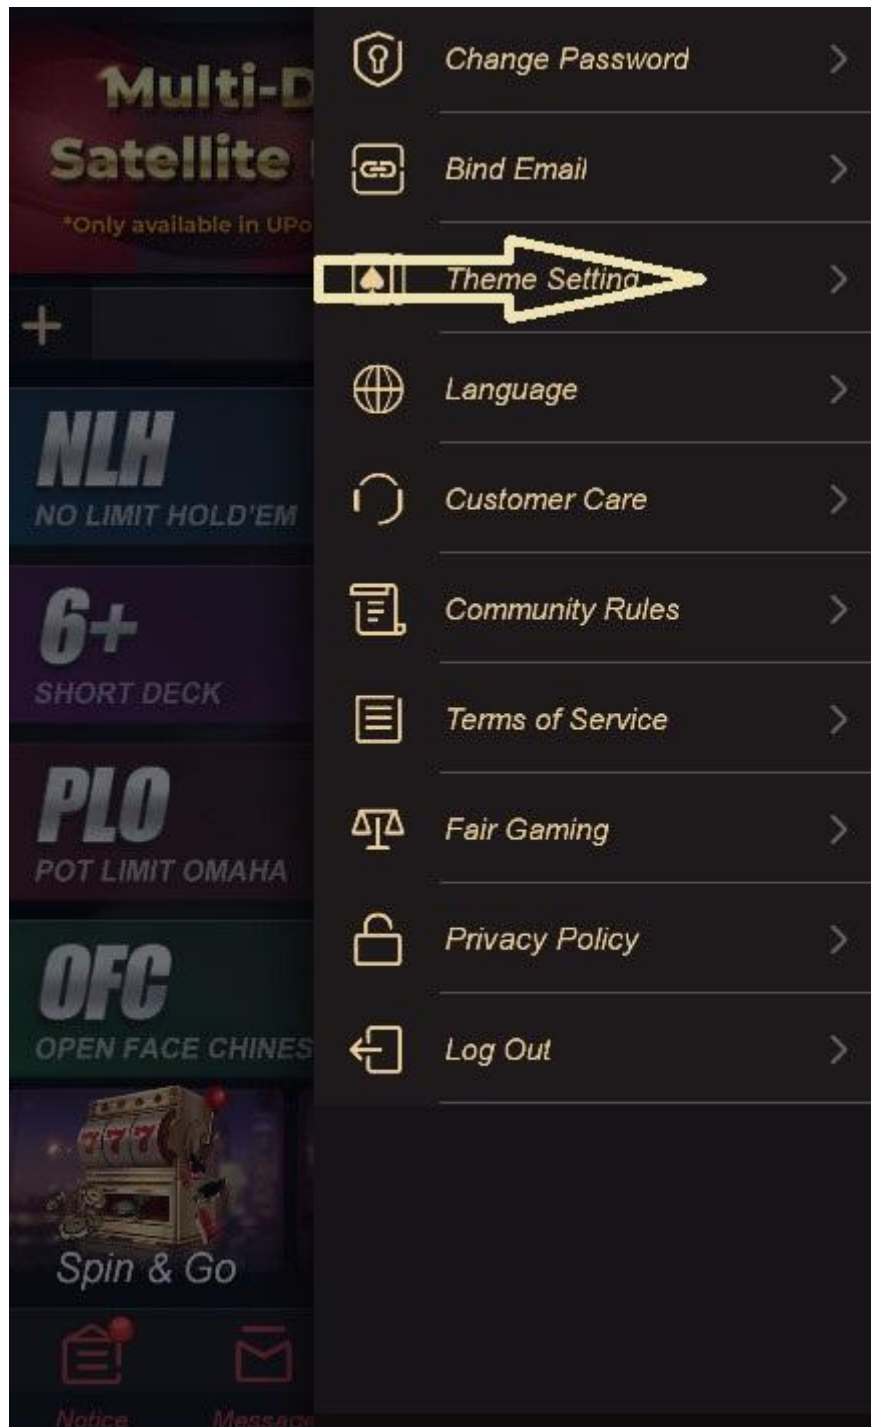

System:

The robot is launched as administrator

If the small blind is 1 or greater, hold down the T button. This will round off the robot's bets and the robot will not use a dot to separate decimals.

Room:

Theme Setting

Default theme

Themes

Cards

Done

Notice

Message

Lobby