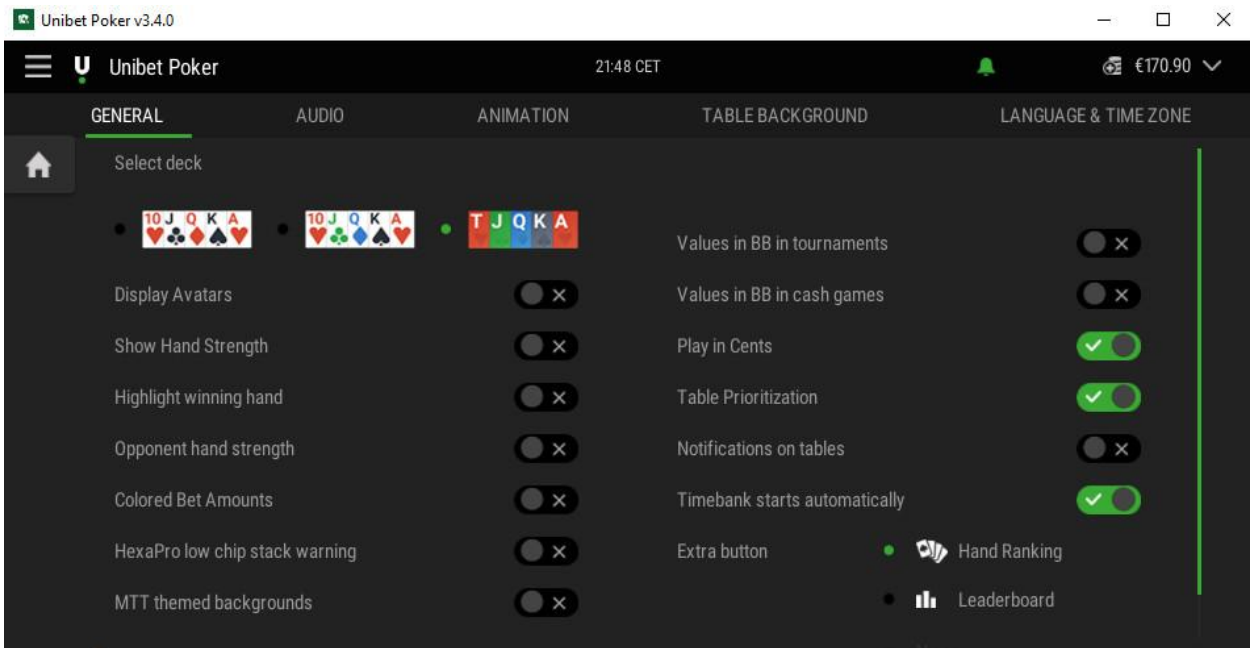

Unibet network settings

System Setup:

Setting up a poker room:

Table:

We recommend this program to maintain the correct table size.

<http://www.mediafire.com/file/2w8ac0fi41drptm/ResizeUnibet.zip/file>

Note: If the poker table does not display correctly, restart robot.