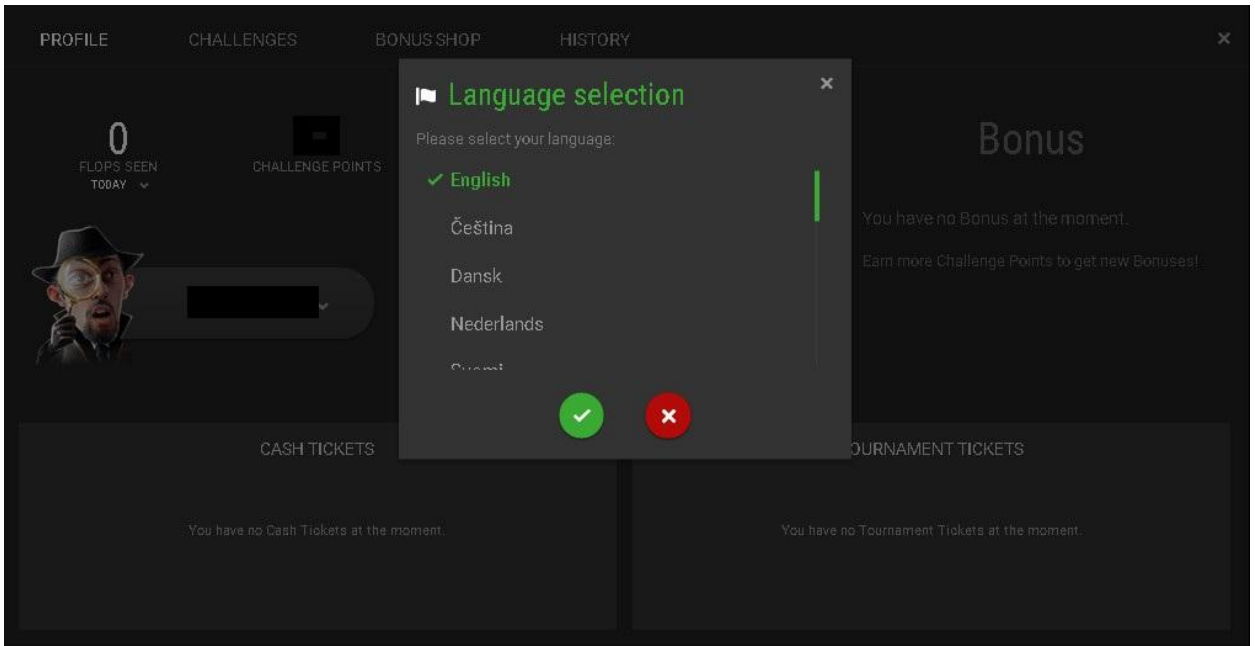

Unibet network settings

System Setup:

Setting up a poker room:

Table:

We recommend this program to maintain the correct table size.

<http://www.mediafire.com/file/2w8ac0fi41drptm/ResizeUnibet.zip/file>

Note: If the poker table does not display correctly, restart robot.

Or run the robot as administrator.