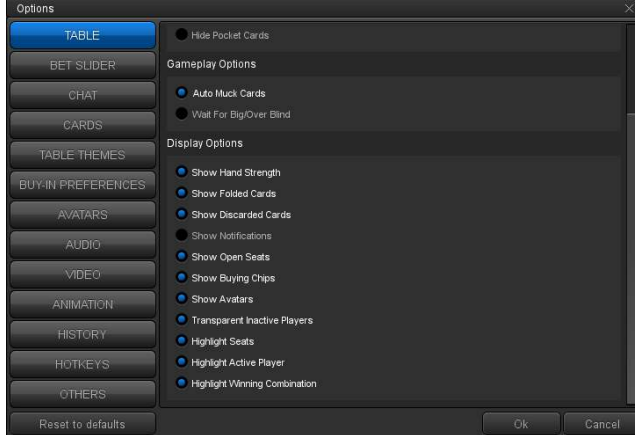

SpartanPoker Settings

Table: