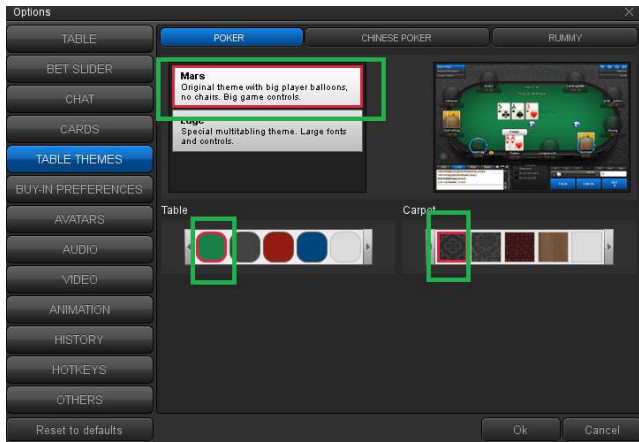

SpartanPoker Settings

Table: