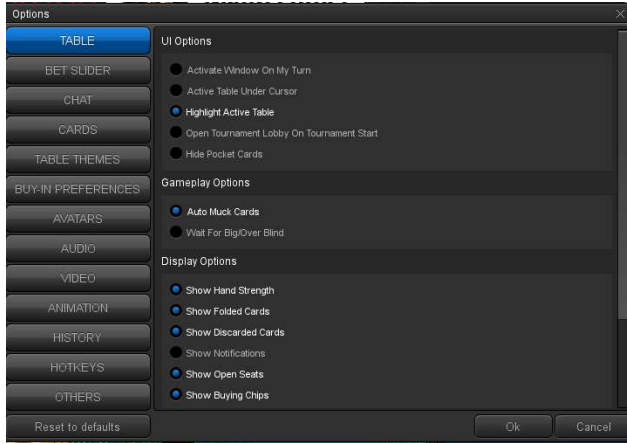

SpartanPoker Settings

Table: