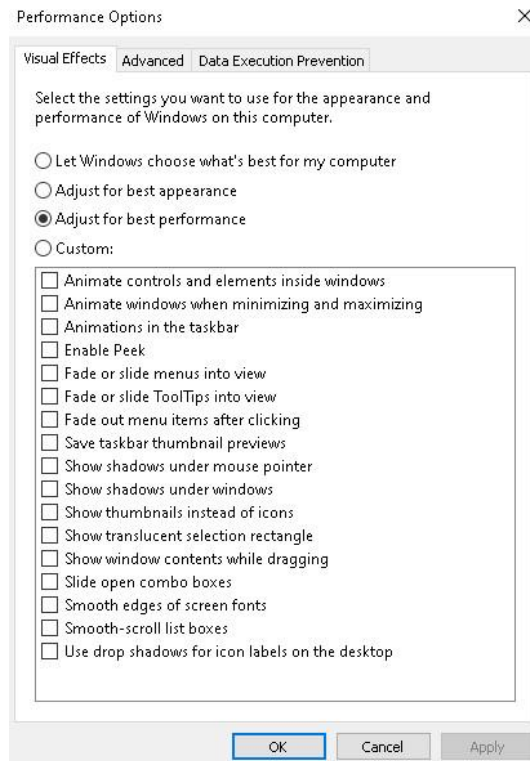

PPPoker

System:

The robot is launched as administrator

Room:

Game Display

Theme

Cards

Set Style