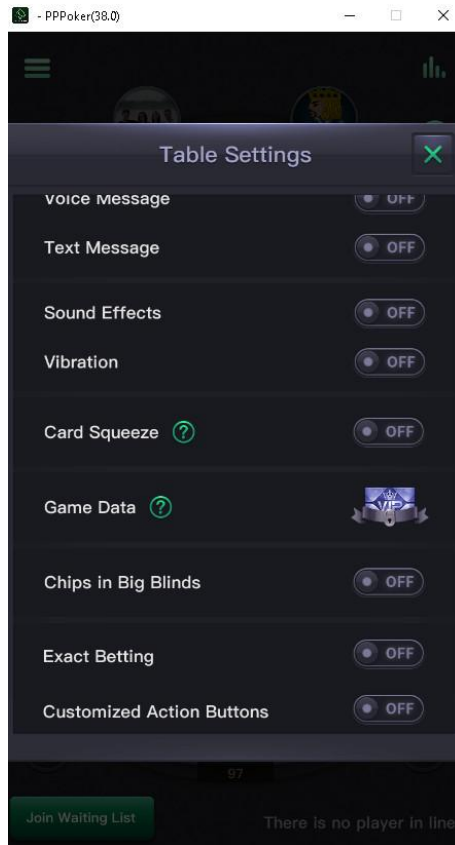

PPPoker

System:

The robot is launched as administrator

Room:

Game Display

Theme

Cards

Set Style

Join Waiting List

There is no player in line

Table:

6max.

9max.

8max

Download and run as administrator this tool. It will take care of the size of the tables in the background.

http://www.mediafire.com/file/izniahvj4kqnvj8/Resizer_PPPoker.zip/file