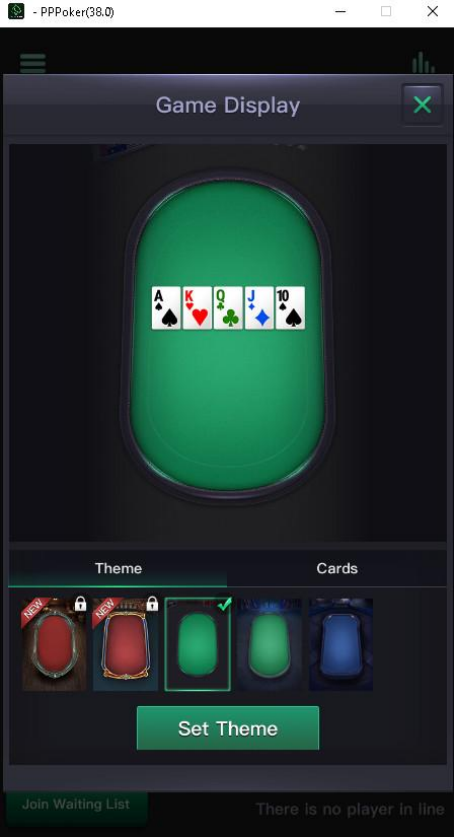

PPPoker

System:

The robot is launched as administrator

Room:

Game Display

Theme

Cards

Set Style