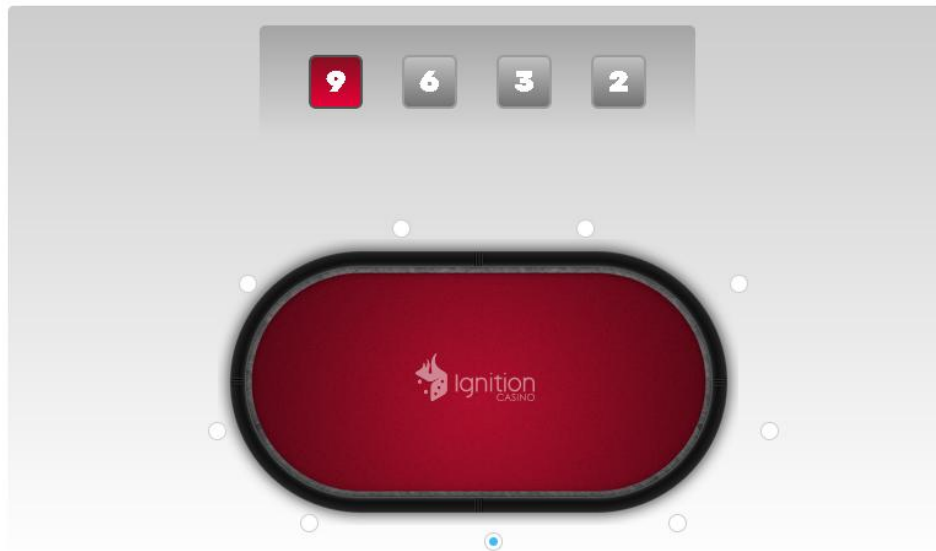

Chat

- Block All Chat**: Chat from opponents on the table will not be displayed.

Play Money

- Show Play Money Tables**: Play Money games will be displayed in the game list.

Change Background **Select card front** **Select card back**

Default Default deck Black

Settings
(Press ESC key to close)

Table Settings | **Game Play Settings** | Default Buy-in | About This Software

Game Play Settings | Seating

Game Play Settings

- Show Table Spotlight**
Turn on the Spotlight to follow the action at the Poker table.
- Show All-In Percentage**
Turn on All-In Winning Percentage when players go All-In a Hand.
- Disable Enter to Bet**
Prevents the keyboard Enter key from placing a bet.
- Disable Pop to Front**
Prevents the table from popping in front of other windows when it is your turn.
- Auto Muck Hands**
Always muck losing/uncalled hands.
- Enable Fold and Show**
Enable the ability to fold and show your hand at the showdown.
- Zone Poker Message**
Display message during Zone Poker registration.
- Jackpot Sit & Go Confirmation Message**
Display the confirmation message during registration for Jackpot Sit & Go.
- Rabbit Card**
Displays the next card that would have been dealt after the hand has ended.

Settings
(Press ESC key to close)

Table Settings | **Game Play Settings** | Default Buy-in | About This Software

Game Play Settings | **Seating**

Select a Seating Position

- Do not use preferred seating option.