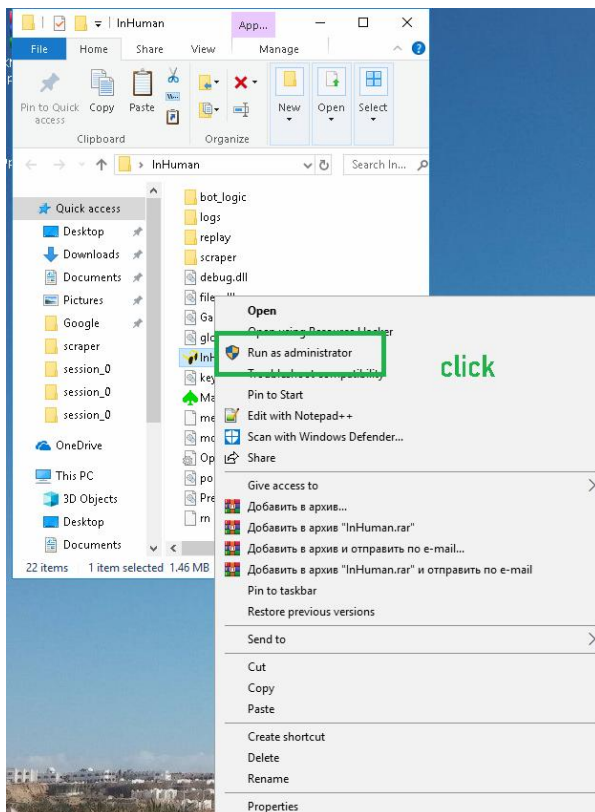

Default Default deck Black

Settings
(Press ESC key to close)

Table Settings | **Game Play Settings** | Default Buy-in | About This Software

Game Play Settings | Seating

Game Play Settings

- Show Table Spotlight**
Turn on the Spotlight to follow the action at the Poker table.
- Show All-In Percentage**
Turn on All-In Winning Percentage when players go All-In a Hand.
- Disable Enter to Bet**
Prevents the keyboard Enter key from placing a bet.
- Disable Pop to Front**
Prevents the table from popping in front of other windows when it is your turn.
- Auto Muck Hands**
Always muck losing/uncalled hands.
- Enable Fold and Show**
Enable the ability to fold and show your hand at the showdown.
- Zone Poker Message**
Display message during Zone Poker registration.
- Jackpot Sit & Go Confirmation Message**
Display the confirmation message during registration for Jackpot Sit & Go.
- Rabbit Card**
Displays the next card that would have been dealt after the hand has ended.

Settings
(Press ESC key to close)

Table Settings | **Game Play Settings** | Default Buy-in | About This Software

Game Play Settings | **Seating**

Select a Seating Position

- Do not use preferred seating option.

Select a Seating Position

Do not use preferred seating option.

Run poker robot as administrator.

Download and unzip this tool. He will make the required table size. It is very important. Please run it as administrator just like a poker robot.