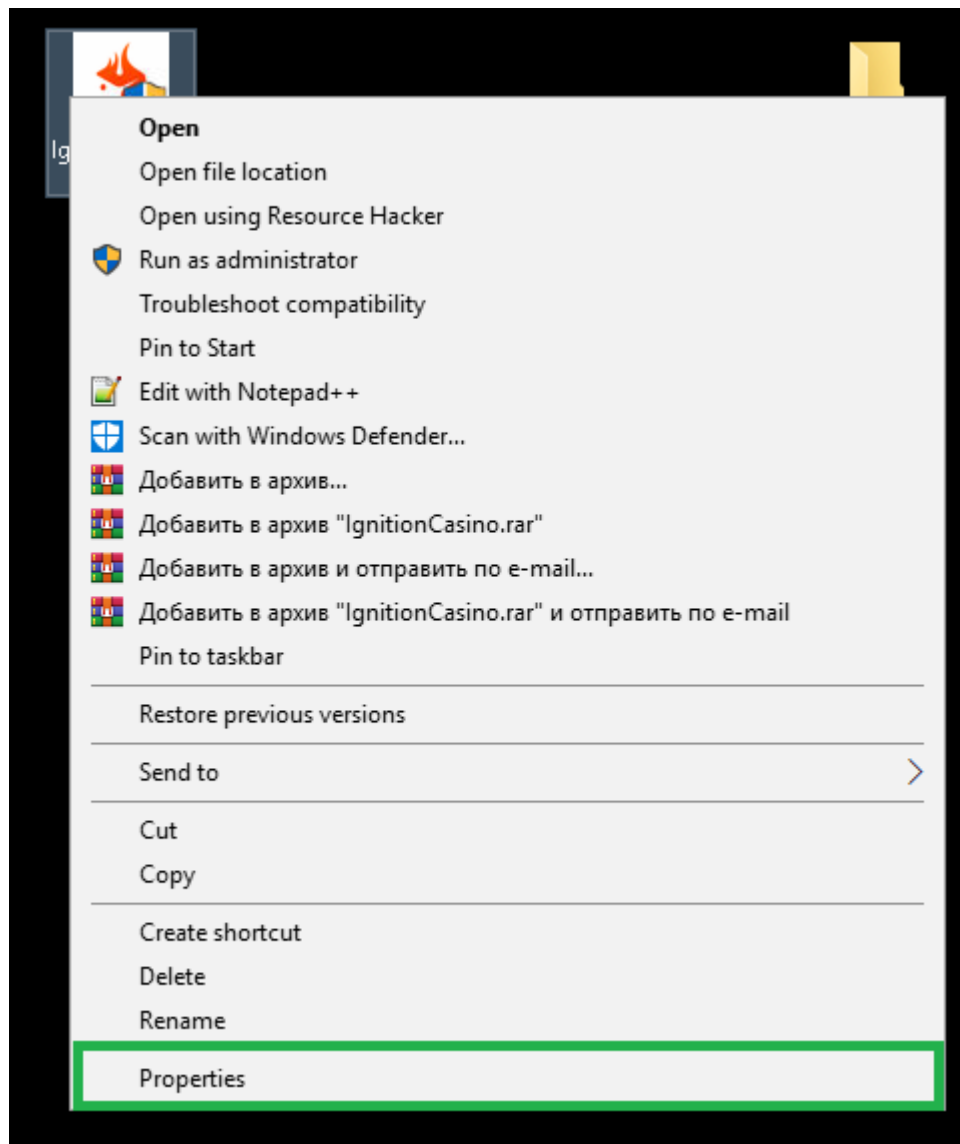

Ignition network Settings

Before starting the poker room, configure the system:

Launch poker room in Windows 7 environment !

Click

Settings
(Press ESC key to close)

Table Settings Game Play Settings Default Buy-in About This Software

Table Settings

Game details describes the flow of action at the table. You can customize it to show more less information depending on your preferences.

Sounds

- Sounds On**
- Action Alerts Sounds Only: Only sound alert on your turn to act.
 - Multi-Table Sounds: Hear sounds on all tables even when not in focus.
 - 5-Second Warning: Special alert when there are 5 seconds left in your timer.
- Sounds Off**: Turn off all game play sounds on the table.

Default Default deck Black

Settings
(Press ESC key to close)

Table Settings | **Game Play Settings** | Default Buy-in | About This Software

Game Play Settings | Seating

Game Play Settings

- Show Table Spotlight**
Turn on the Spotlight to follow the action at the Poker table.
- Show All-In Percentage**
Turn on All-In Winning Percentage when players go All-In a Hand.
- Disable Enter to Bet**
Prevents the keyboard Enter key from placing a bet.
- Disable Pop to Front**
Prevents the table from popping in front of other windows when it is your turn.
- Auto Muck Hands**
Always muck losing/uncalled hands.
- Enable Fold and Show**
Enable the ability to fold and show your hand at the showdown.
- Zone Poker Message**
Display message during Zone Poker registration.
- Jackpot Sit & Go Confirmation Message**
Display the confirmation message during registration for Jackpot Sit & Go.
- Rabbit Card**
Displays the next card that would have been dealt after the hand has ended.