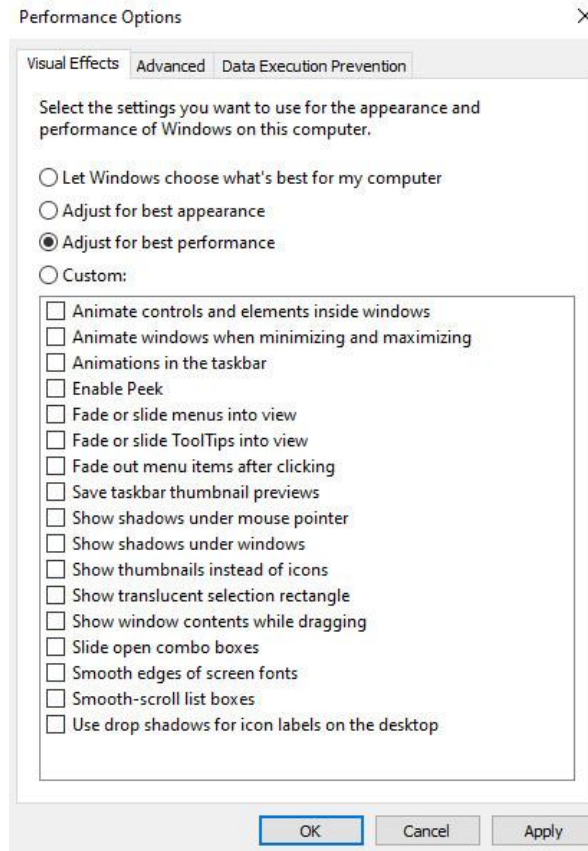

Ignition network Settings

Before starting the poker room, configure the system:

Launch poker room in Windows 7 environment !

Click

Settings
(Press ESC key to close)

Table Settings Game Play Settings Default Buy-in About This Software

Table Settings

Game details describes the flow of action at the table. You can customize it to show more less information depending on your preferences.

Sounds

- Sounds On**
- Action Alerts Sounds Only: Only sound alert on your turn to act.
 - Multi-Table Sounds: Hear sounds on all tables even when not in focus.
 - 5-Second Warning: Special alert when there are 5 seconds left in your timer.
- Sounds Off**: Turn off all game play sounds on the table.

Chat

- Block All Chat**: Chat from opponents on the table will not be displayed.

Play Money

- Show Play Money Tables**: Play Money games will be displayed in the game list.

Change Background **Select card front** **Select card back**

Default Default deck Black

Settings
(Press ESC key to close)

Table Settings | **Game Play Settings** | Default Buy-in | About This Software

Game Play Settings | Seating

Game Play Settings

- Show Table Spotlight**
Turn on the Spotlight to follow the action at the Poker table.
- Show All-In Percentage**
Turn on All-In Winning Percentage when players go All-In a Hand.
- Disable Enter to Bet**
Prevents the keyboard Enter key from placing a bet.
- Disable Pop to Front**
Prevents the table from popping in front of other windows when it is your turn.
- Auto Muck Hands**
Always muck losing/uncalled hands.
- Enable Fold and Show**
Enable the ability to fold and show your hand at the showdown.
- Zone Poker Message**
Display message during Zone Poker registration.
- Jackpot Sit & Go Confirmation Message**
Display the confirmation message during registration for Jackpot Sit & Go.
- Rabbit Card**
Displays the next card that would have been dealt after the hand has ended.