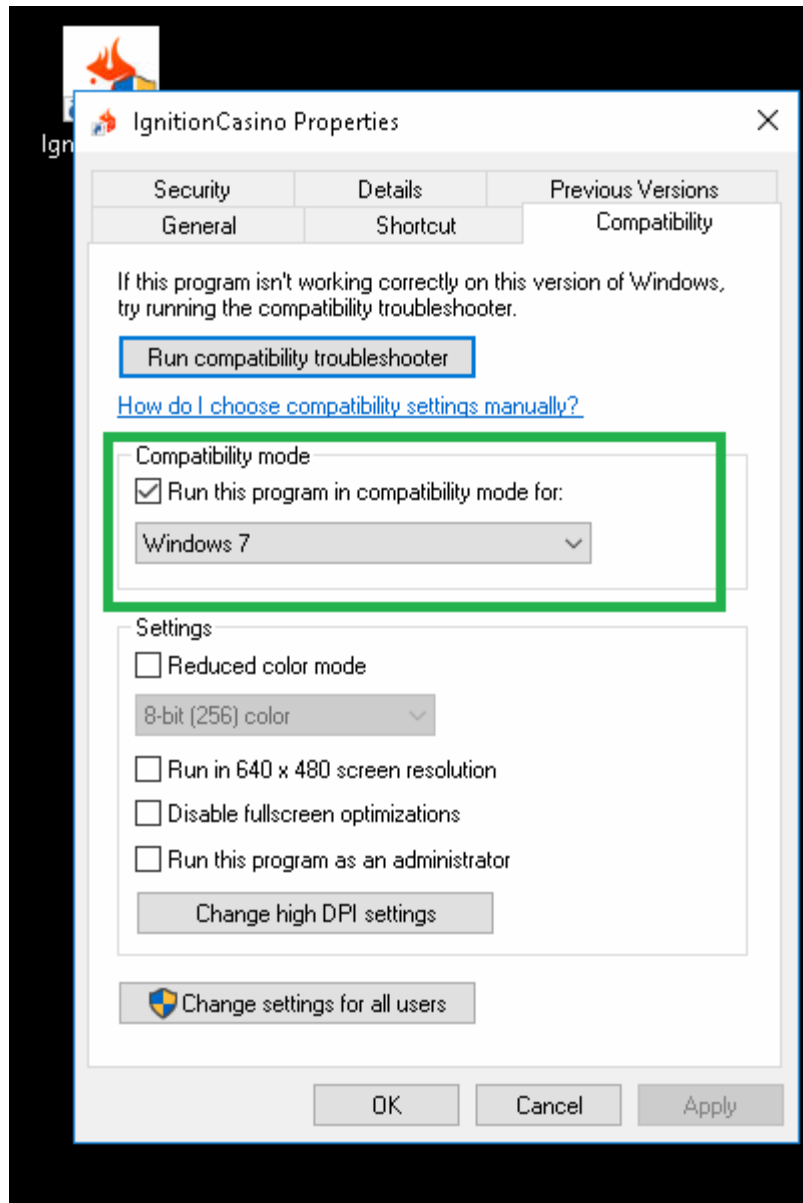

Ignition network Settings

Before starting the poker room, configure the system:

Launch poker room in Windows 7 environment !

Click

Settings
(Press ESC key to close)

Table Settings Game Play Settings Default Buy-in About This Software

Table Settings

Game details describes the flow of action at the table. You can customize it to show more less information depending on your preferences.

Sounds

- Sounds On**
- Action Alerts Sounds Only: Only sound alert on your turn to act.
 - Multi-Table Sounds: Hear sounds on all tables even when not in focus.
 - 5-Second Warning: Special alert when there are 5 seconds left in your timer.
- Sounds Off**: Turn off all game play sounds on the table.

Chat

- Block All Chat**: Chat from opponents on the table will not be displayed.

Play Money

- Show Play Money Tables**: Play Money games will be displayed in the game list.

Change Background **Select card front** **Select card back**

Default Default deck Black

Settings
(Press ESC key to close)

Table Settings | **Game Play Settings** | Default Buy-in | About This Software

Game Play Settings | Seating

Game Play Settings

- Show Table Spotlight**
Turn on the Spotlight to follow the action at the Poker table.
- Show All-In Percentage**
Turn on All-In Winning Percentage when players go All-In a Hand.
- Disable Enter to Bet**
Prevents the keyboard Enter key from placing a bet.
- Disable Pop to Front**
Prevents the table from popping in front of other windows when it is your turn.
- Auto Muck Hands**
Always muck losing/uncalled hands.
- Enable Fold and Show**
Enable the ability to fold and show your hand at the showdown.
- Zone Poker Message**
Display message during Zone Poker registration.
- Jackpot Sit & Go Confirmation Message**
Display the confirmation message during registration for Jackpot Sit & Go.
- Rabbit Card**
Displays the next card that would have been dealt after the hand has ended.