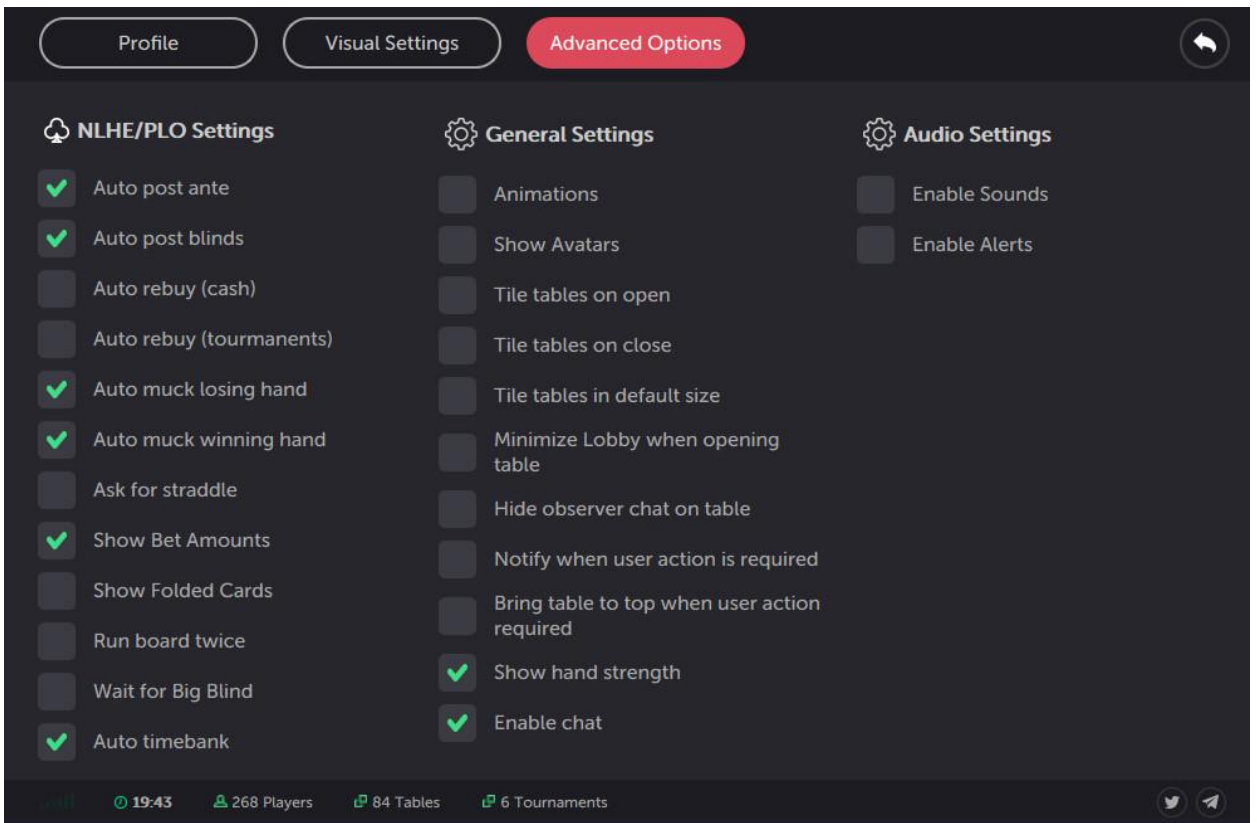

User Profiles
Desktop settings related to your sign-in
Settings... **2** ↑

Startup and Recovery
System startup, system failure, and debugging information
Settings...

Environment Variables...

OK Cancel Apply

Change product key

table:

Total Pot
175

2,950

2,950

Jack high

Sit Out

3,000