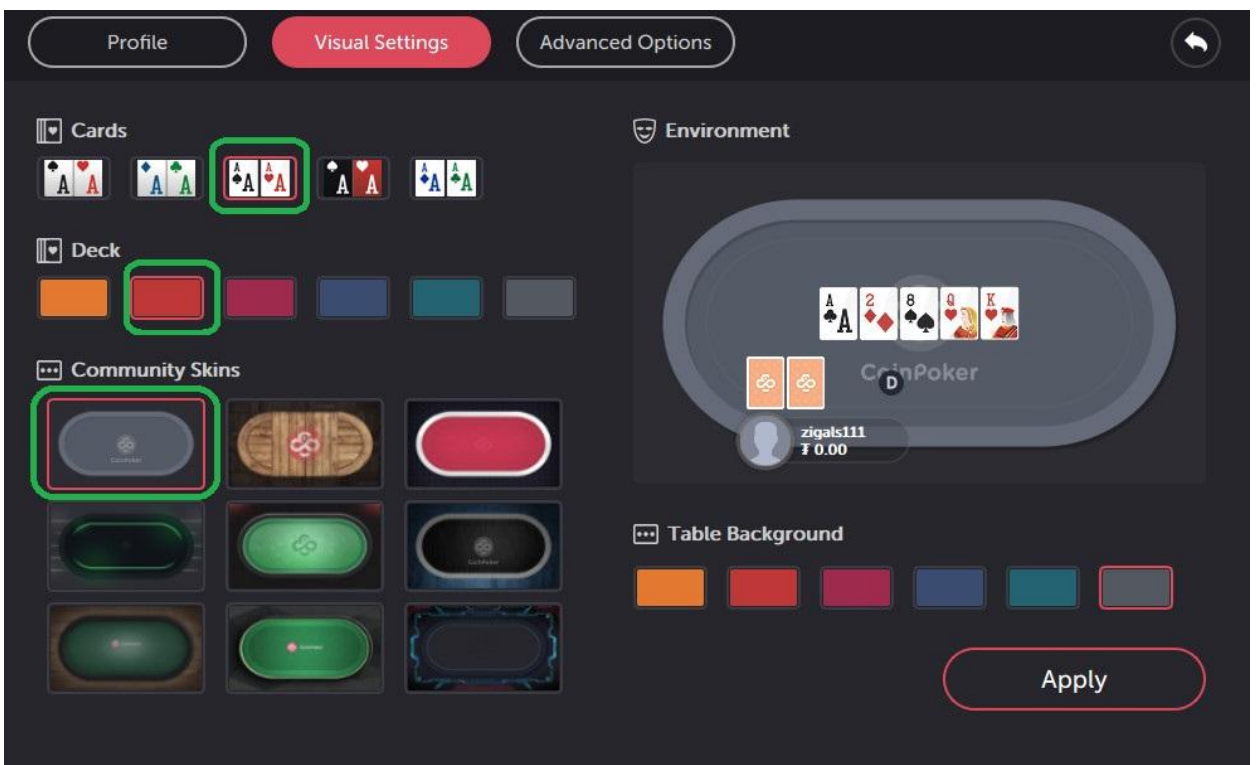

Change product key

table:

Total Pot
175

2,950

2,950

Jack high

Sit Out

3,000