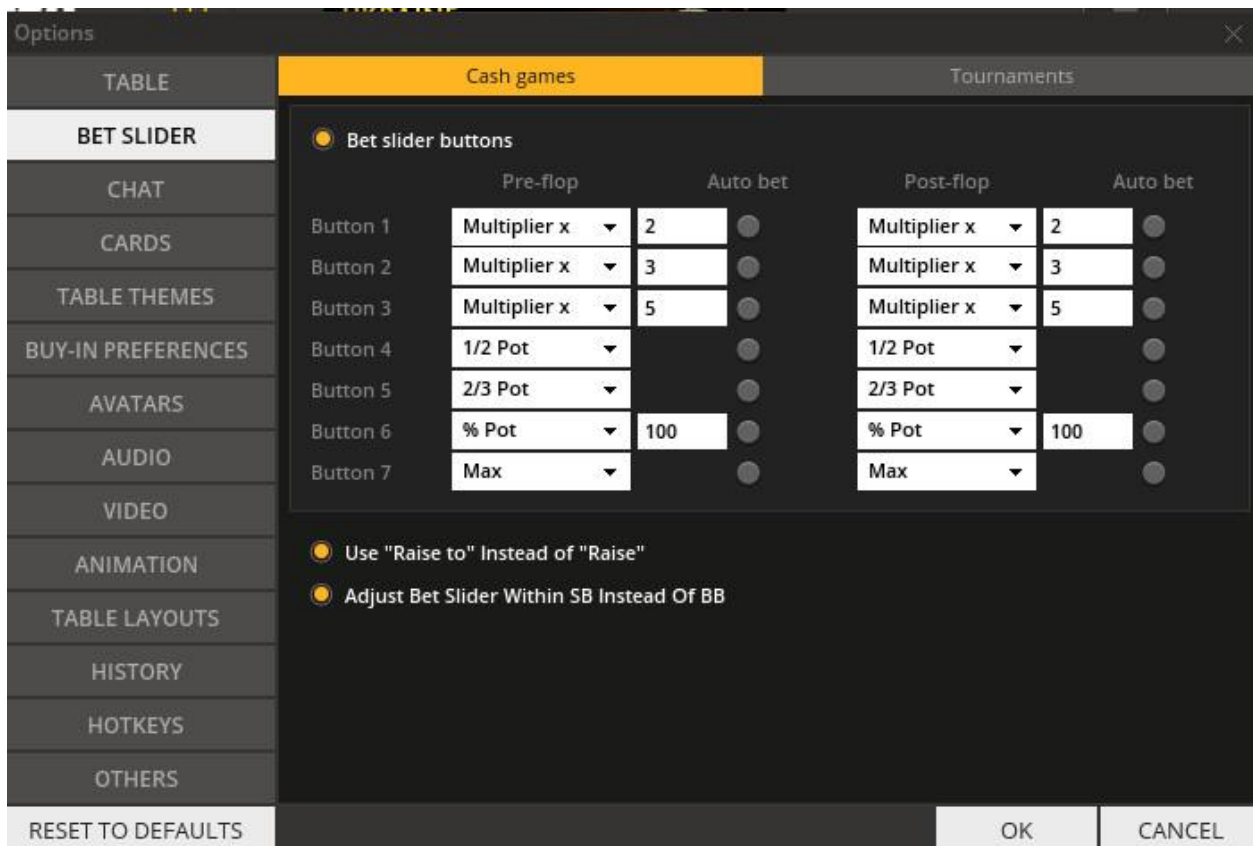

PokerMatch Settings

Options ✕

TABLE	UI Options
BET SLIDER	<input type="radio"/> Activate Window On My Turn
CHAT	<input type="radio"/> Active Table Under Cursor
CARDS	<input type="radio"/> Highlight Active Table
TABLE THEMES	<input type="radio"/> Open Tournament Lobby On Tournament Start
BUY-IN PREFERENCES	<input type="radio"/> Hide Pocket Cards
AVATARS	Gameplay Options
AUDIO	<input checked="" type="radio"/> Auto Muck Cards
VIDEO	<input type="radio"/> Wait For Big/Over Blind
ANIMATION	Convert chips to BB
TABLE LAYOUTS	<input type="radio"/> Cash Games
HISTORY	<input type="radio"/> Tournaments
HOTKEYS	Display Options
OTHERS	<input checked="" type="radio"/> Show Hand Strength
RESET TO DEFAULTS	OK CANCEL

Options

TABLE **Poker** Chinese Poker

BET SLIDER

CHAT

CARDS

TABLE THEMES

BUY-IN PREFERENCES

AVATARS