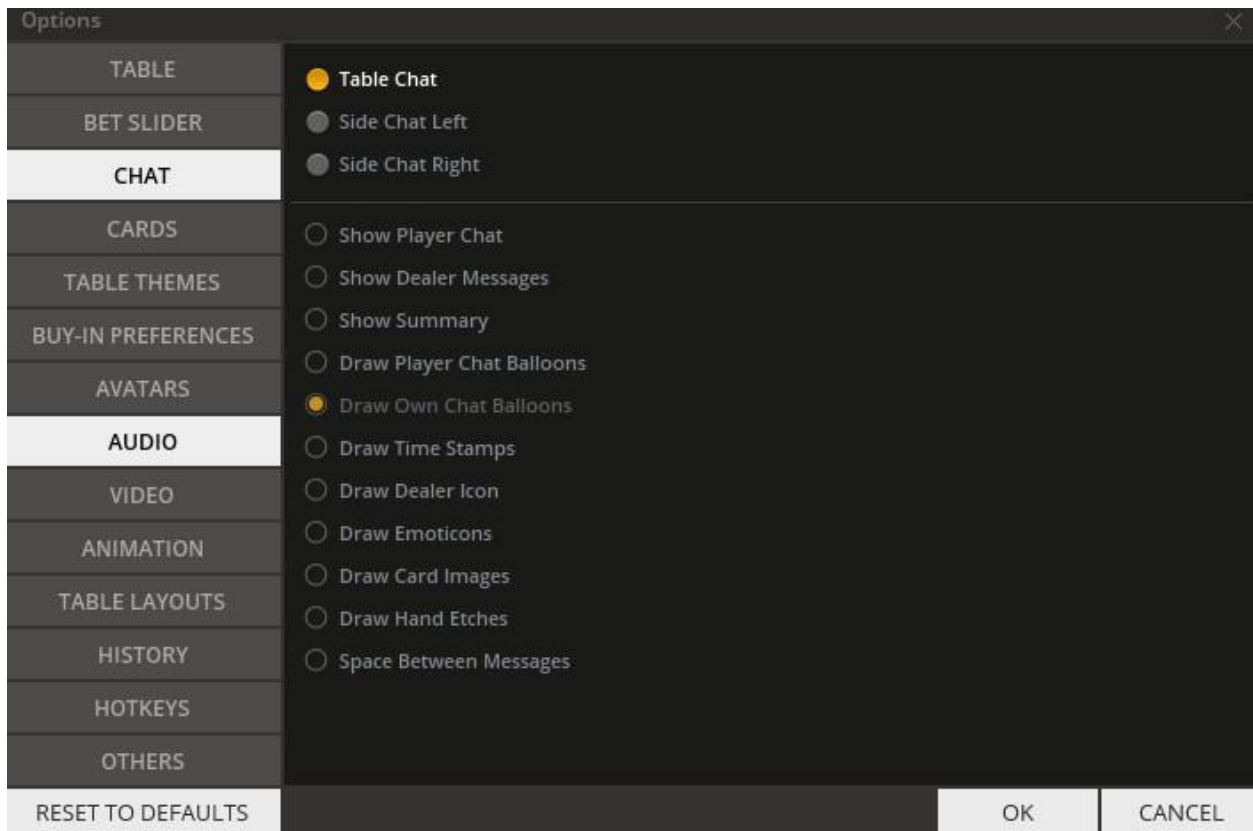

PokerMatch Settings

Options ✕

TABLE	UI Options
BET SLIDER	<input type="radio"/> Activate Window On My Turn
CHAT	<input type="radio"/> Active Table Under Cursor
CARDS	<input type="radio"/> Highlight Active Table
TABLE THEMES	<input type="radio"/> Open Tournament Lobby On Tournament Start
BUY-IN PREFERENCES	<input type="radio"/> Hide Pocket Cards
AVATARS	Gameplay Options
AUDIO	<input checked="" type="radio"/> Auto Muck Cards
VIDEO	<input type="radio"/> Wait For Big/Over Blind
ANIMATION	Convert chips to BB
TABLE LAYOUTS	<input type="radio"/> Cash Games
HISTORY	<input type="radio"/> Tournaments
HOTKEYS	Display Options
OTHERS	<input checked="" type="radio"/> Show Hand Strength
RESET TO DEFAULTS	OK CANCEL

Original
Original theme with bold player balloons, no chairs. Big game controls.

Mars
Original theme with big player balloons, no chairs. Big game controls.

Table

Carpet

OK CANCEL

Options

TABLE

BET SLIDER