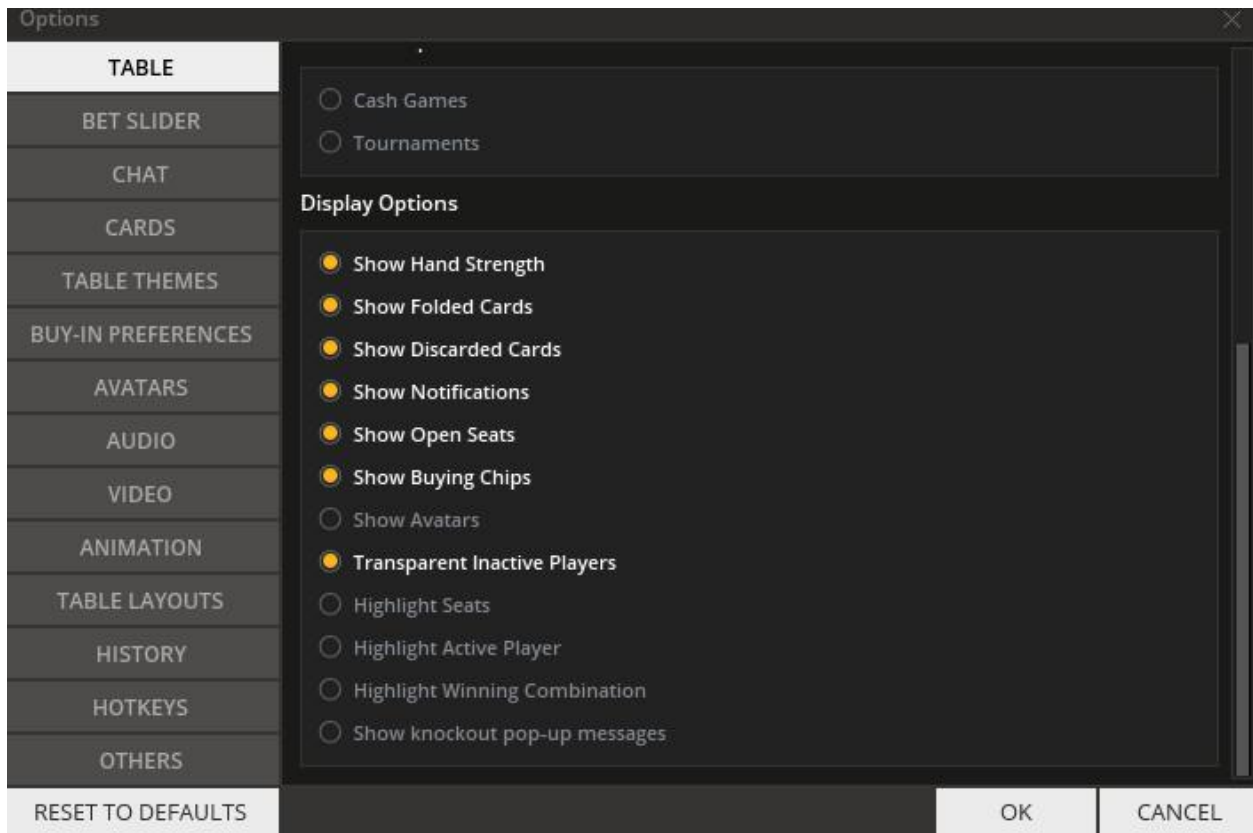

PokerMatch Settings

Options ✕

TABLE	UI Options
BET SLIDER	<input type="radio"/> Activate Window On My Turn
CHAT	<input type="radio"/> Active Table Under Cursor
CARDS	<input type="radio"/> Highlight Active Table
TABLE THEMES	<input type="radio"/> Open Tournament Lobby On Tournament Start
BUY-IN PREFERENCES	<input type="radio"/> Hide Pocket Cards
AVATARS	Gameplay Options
AUDIO	<input checked="" type="radio"/> Auto Muck Cards
VIDEO	<input type="radio"/> Wait For Big/Over Blind
ANIMATION	Convert chips to BB
TABLE LAYOUTS	<input type="radio"/> Cash Games
HISTORY	<input type="radio"/> Tournaments
HOTKEYS	Display Options
OTHERS	<input checked="" type="radio"/> Show Hand Strength
RESET TO DEFAULTS	OK CANCEL

Options

TABLE **Poker** Chinese Poker

BET SLIDER

CHAT

CARDS

TABLE THEMES

BUY-IN PREFERENCES

AVATARS

Original
Original theme with bold player balloons, no chairs. Big game controls.

Mars
Original theme with big player balloons, no chairs. Big game controls.

Table

Carpet

OK CANCEL

Options

TABLE

BET SLIDER