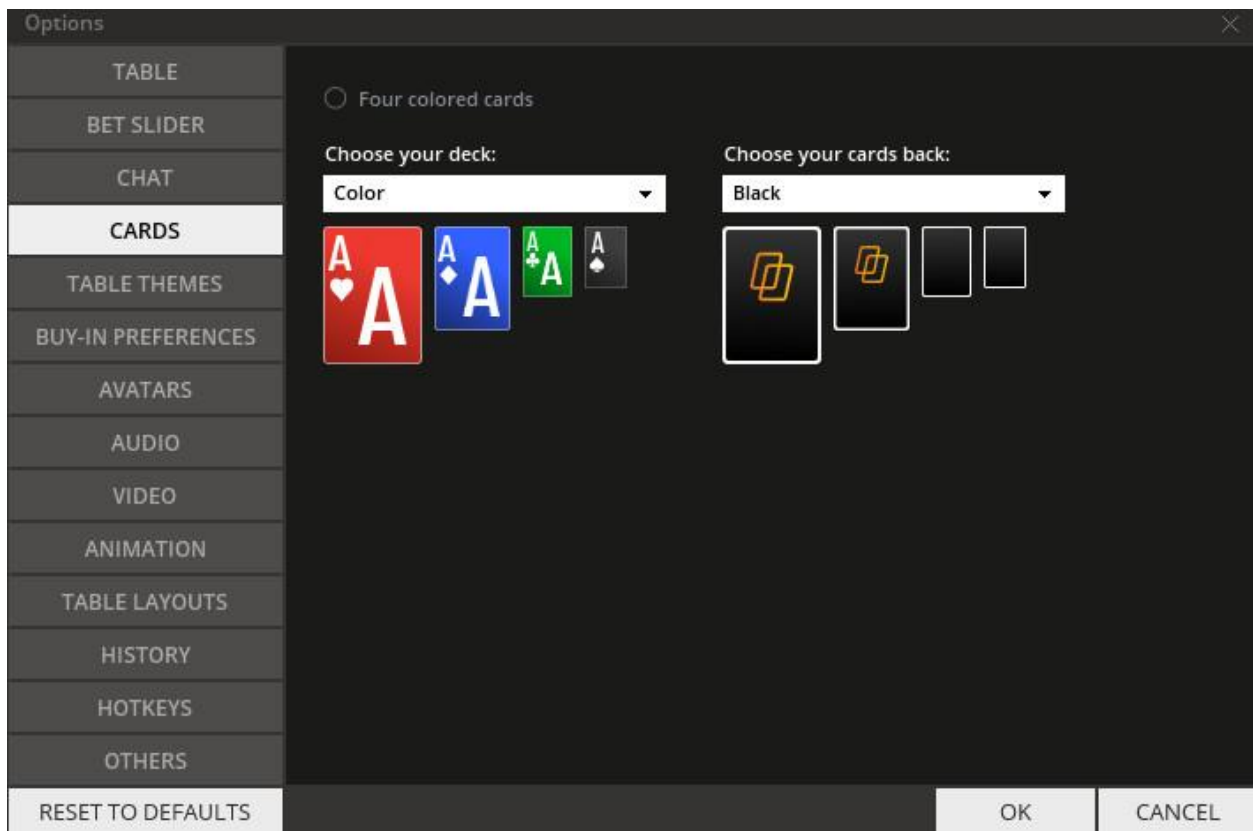

PokerMatch Settings

Options ✕

TABLE	UI Options
BET SLIDER	<input type="radio"/> Activate Window On My Turn
CHAT	<input type="radio"/> Active Table Under Cursor
CARDS	<input type="radio"/> Highlight Active Table
TABLE THEMES	<input type="radio"/> Open Tournament Lobby On Tournament Start
BUY-IN PREFERENCES	<input type="radio"/> Hide Pocket Cards
AVATARS	Gameplay Options
AUDIO	<input checked="" type="radio"/> Auto Muck Cards
VIDEO	<input type="radio"/> Wait For Big/Over Blind
ANIMATION	Convert chips to BB
TABLE LAYOUTS	<input type="radio"/> Cash Games
HISTORY	<input type="radio"/> Tournaments
HOTKEYS	Display Options
OTHERS	<input checked="" type="radio"/> Show Hand Strength
RESET TO DEFAULTS	OK CANCEL

Options

TABLE **Poker** Chinese Poker

BET SLIDER

CHAT

CARDS

TABLE THEMES

BUY-IN PREFERENCES

AVATARS

Original
Original theme with bold player balloons, no chairs. Big game controls.

Mars
Original theme with big player balloons, no chairs. Big game controls.

Table

Carpet

OK CANCEL

Options

TABLE

BET SLIDER