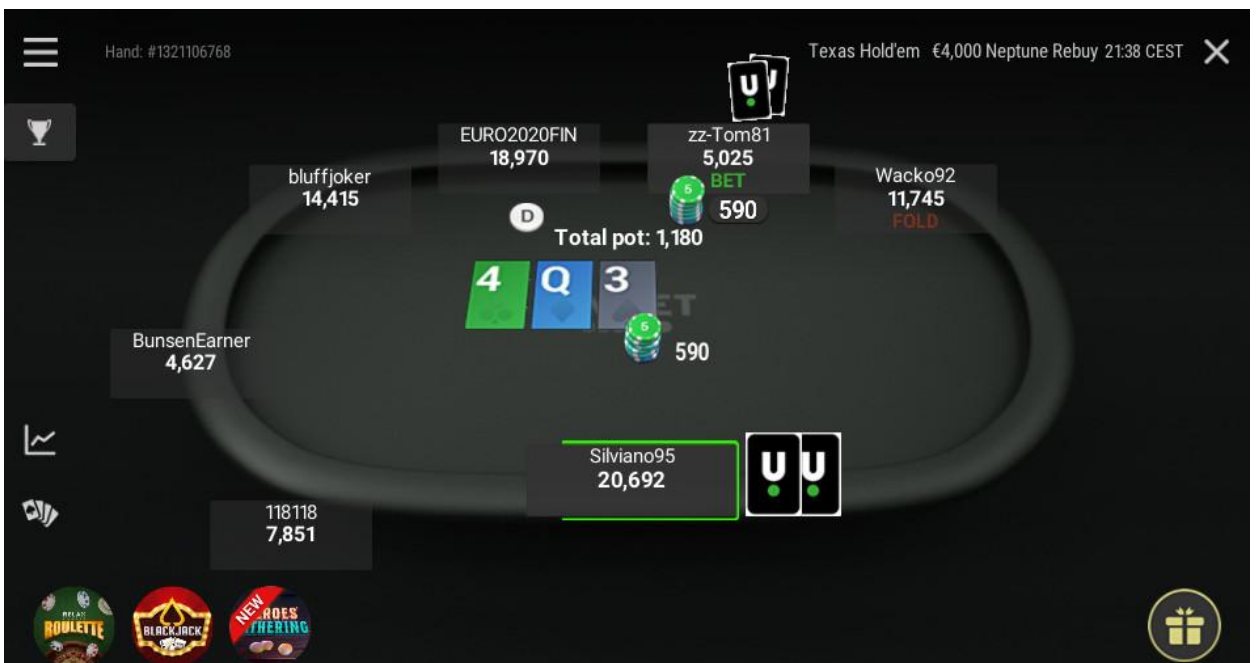

Unibet network settings

System Setup:

Setting up a poker room:

Table:

We recommend this program to maintain the correct table size.

<http://www.mediafire.com/file/2w8ac0fi41drptm/ResizeUnibet.zip/file>

Note: If the poker table does not display correctly, restart robot.