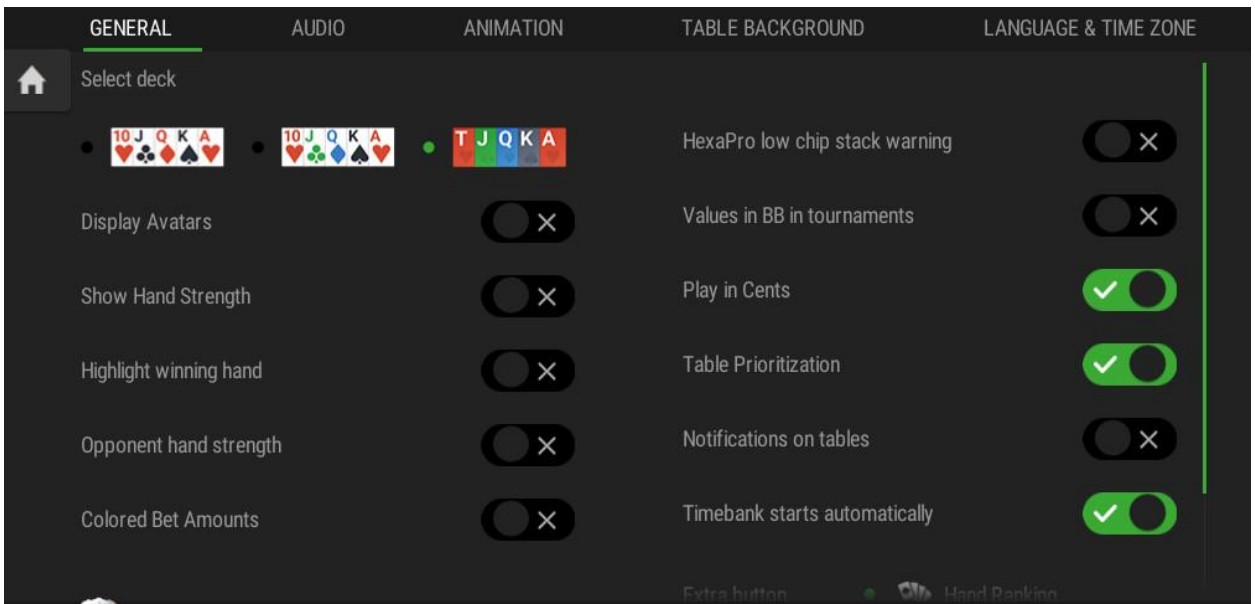

Unibet network settings

System Setup:

Setting up a poker room:

Table:

We recommend this program to maintain the correct table size.

<http://www.mediafire.com/file/2w8ac0fi41drptm/ResizeUnibet.zip/file>

Note: If the poker table does not display correctly, restart robot.