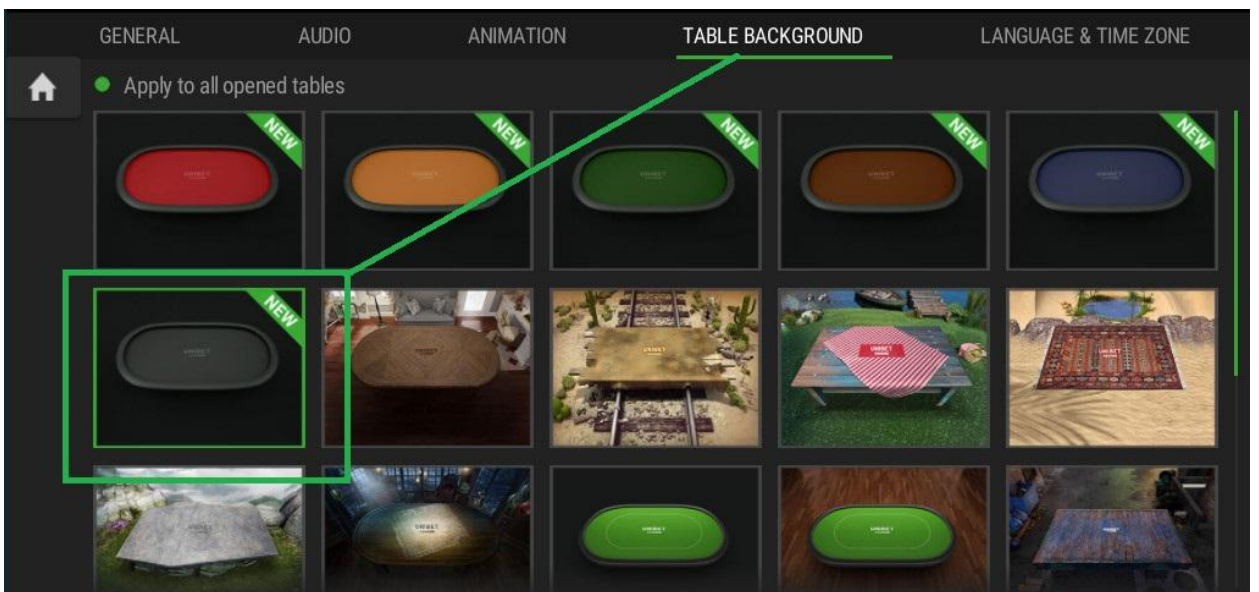

Unibet network settings

System Setup:

Setting up a poker room:

Table:

We recommend this program to maintain the correct table size.

<http://www.mediafire.com/file/2w8ac0fi41drptm/ResizeUnibet.zip/file>

Note: If the poker table does not display correctly, restart robot.