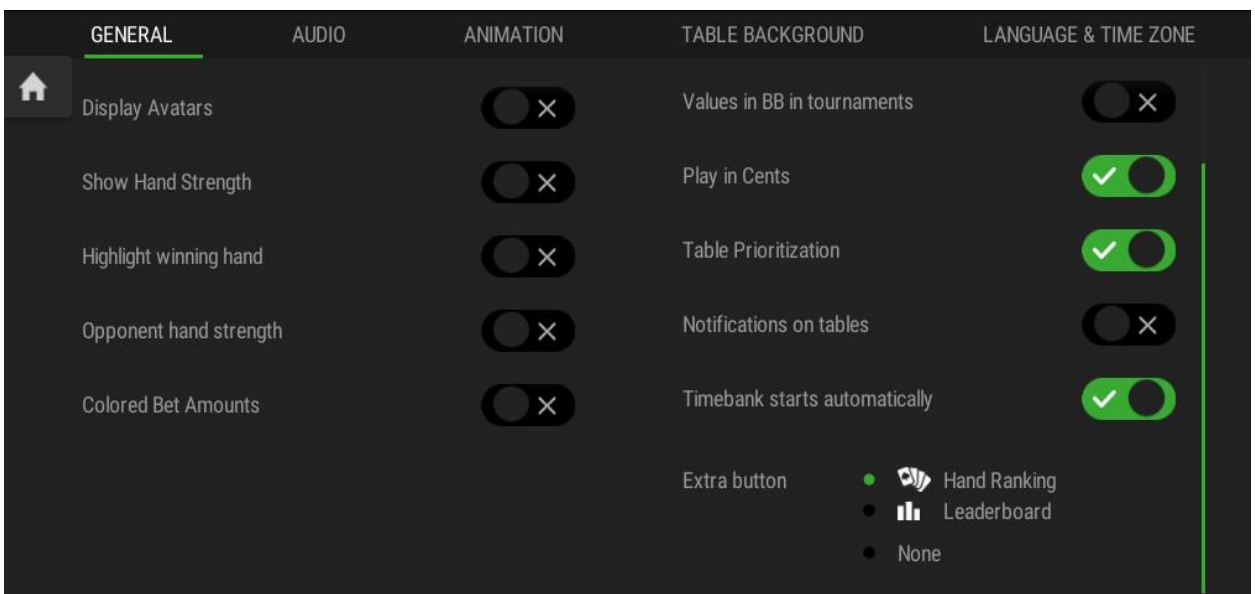

Unibet network settings

System Setup:

Setting up a poker room:

Table:

We recommend this program to maintain the correct table size.

<http://www.mediafire.com/file/2w8ac0fi41drptm/ResizeUnibet.zip/file>

Note: If the poker table does not display correctly, restart robot.