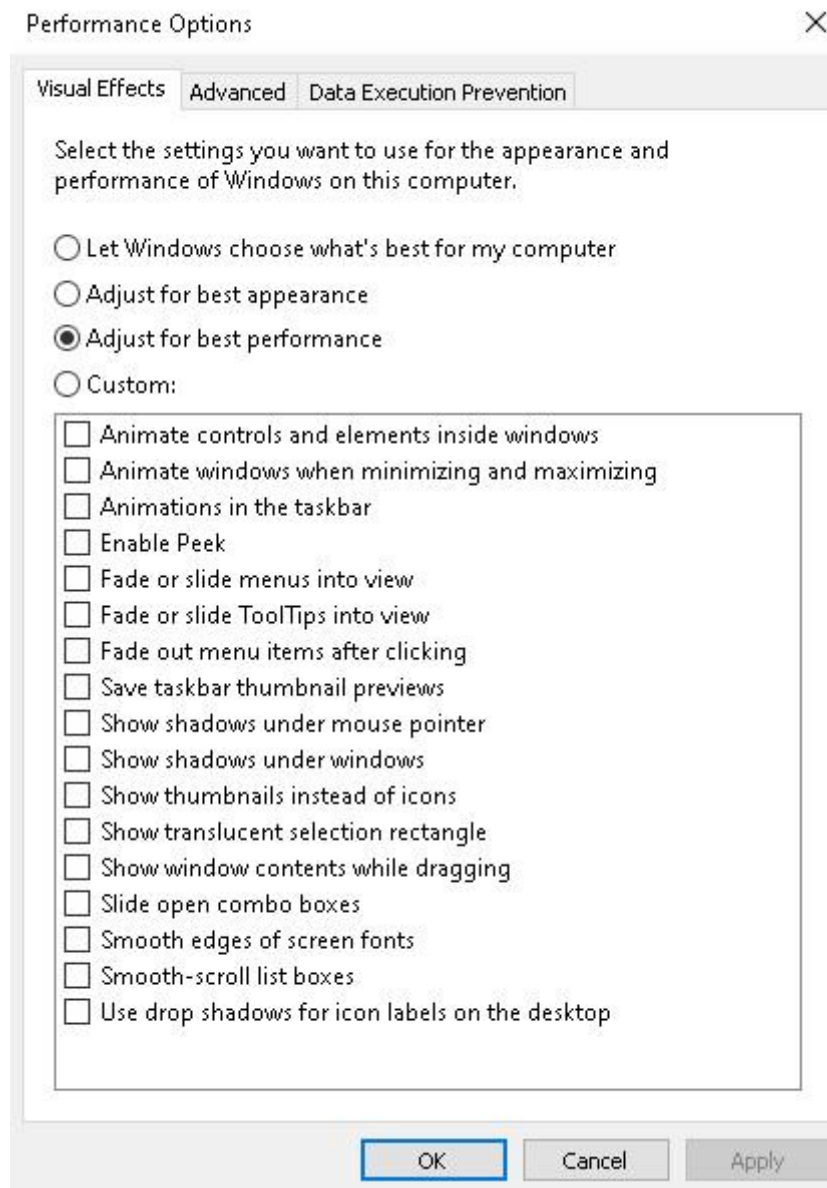

Unibet network settings

System Setup:

Setting up a poker room:

Table:

We recommend this program to maintain the correct table size.

<http://www.mediafire.com/file/2w8ac0fi41drptm/ResizeUnibet.zip/file>

Note: If the poker table does not display correctly, restart robot.