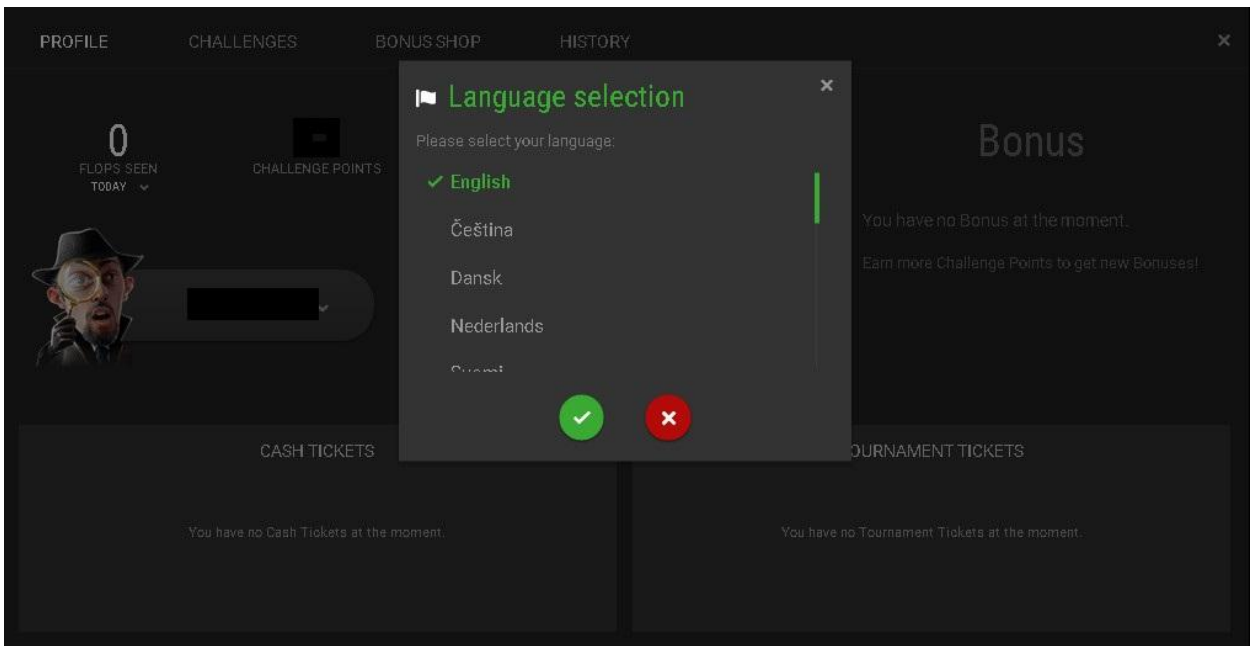

Unibet network settings

System Setup:

Setting up a poker room:

Table:

We recommend this program to maintain the correct table size.

<http://www.mediafire.com/file/2w8ac0fi41drptm/ResizeUnibet.zip/file>

Note: If the poker table does not display correctly, restart robot.