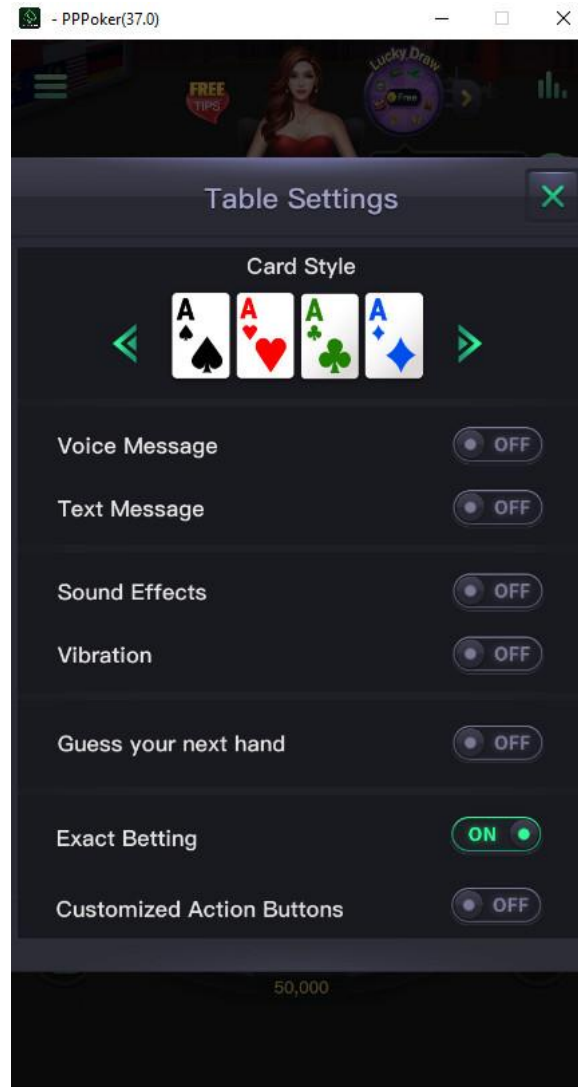

## PPPoker

The robot is launched as administrator

Room:

Table:

6max.