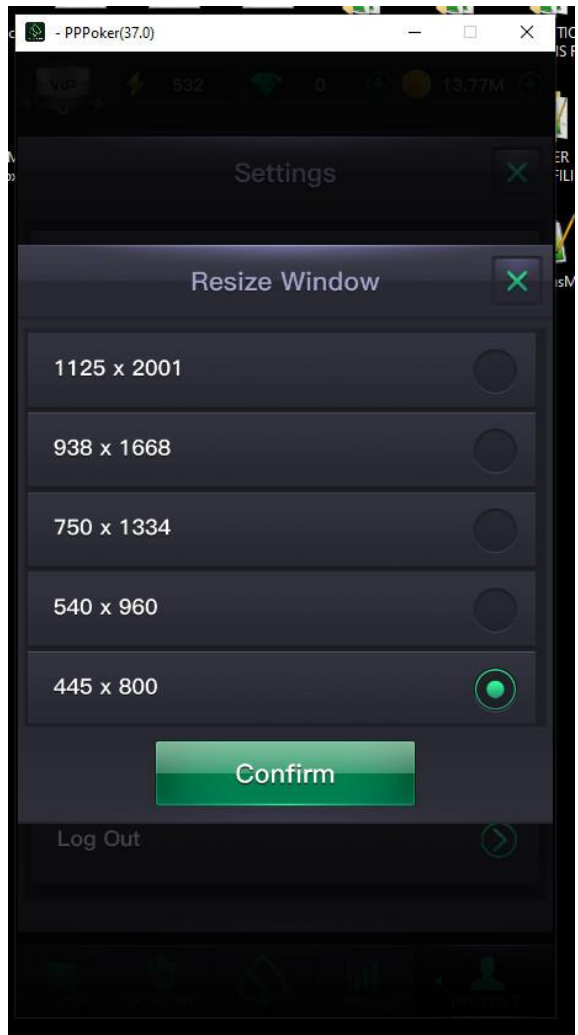

## PPPoker

The robot is launched as administrator

Room:

Table:

6max.

### 9max.