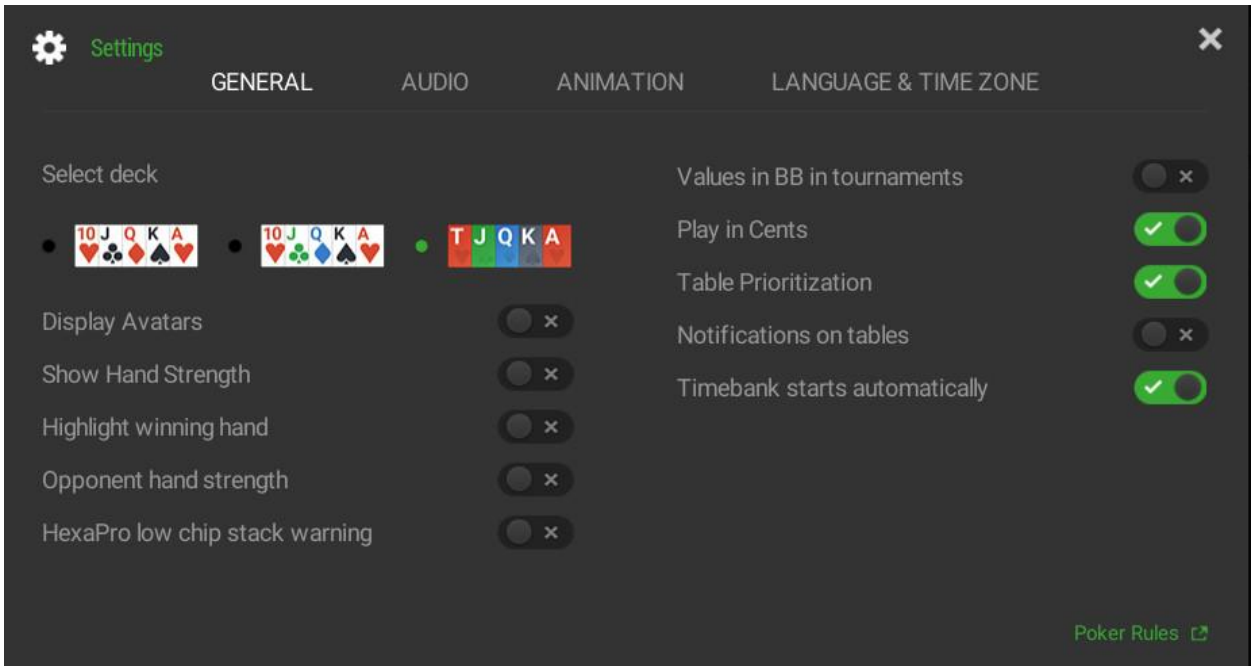

CASH TICKETS

You have no Cash Tickets at the moment.

TOURNAMENT TICKETS

You have no Tournament Tickets at the moment.

Table:

Note: If the poker table does not display correctly, restart robot