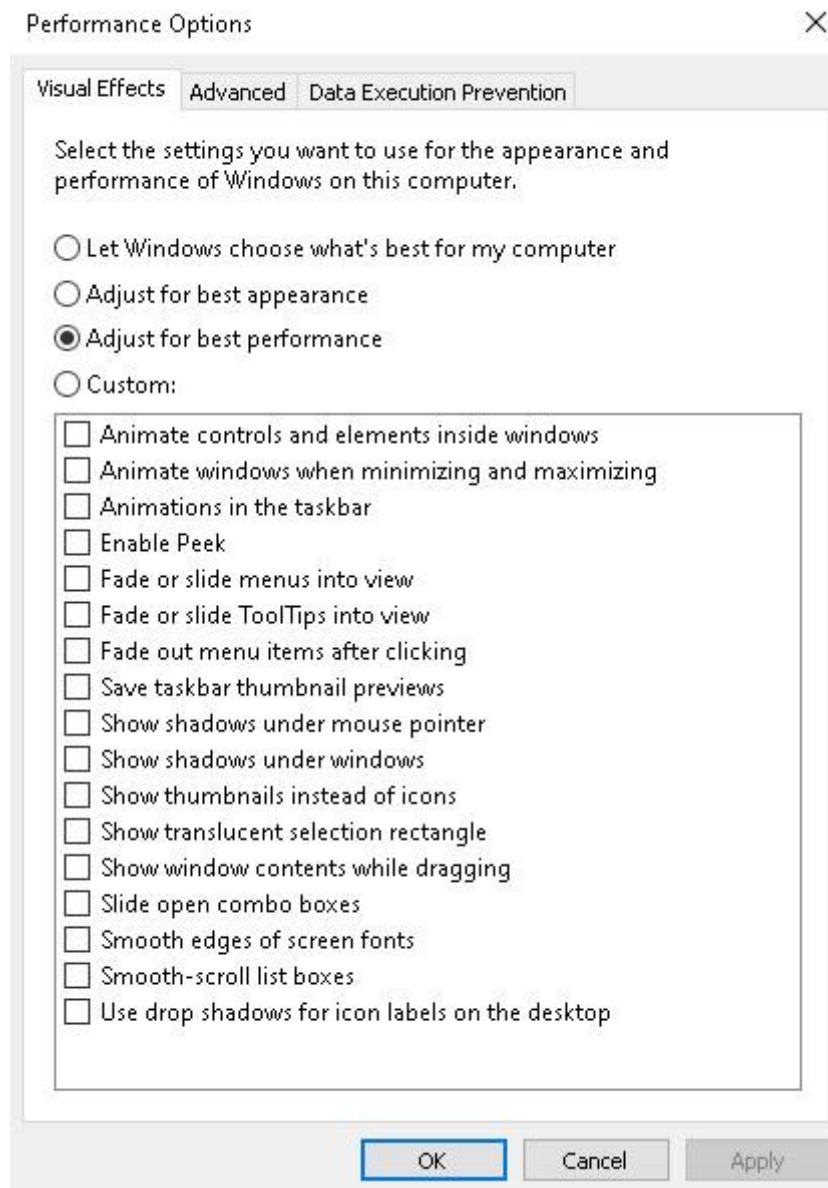

Unibet network settings

System Setup:

Setting up a poker room: