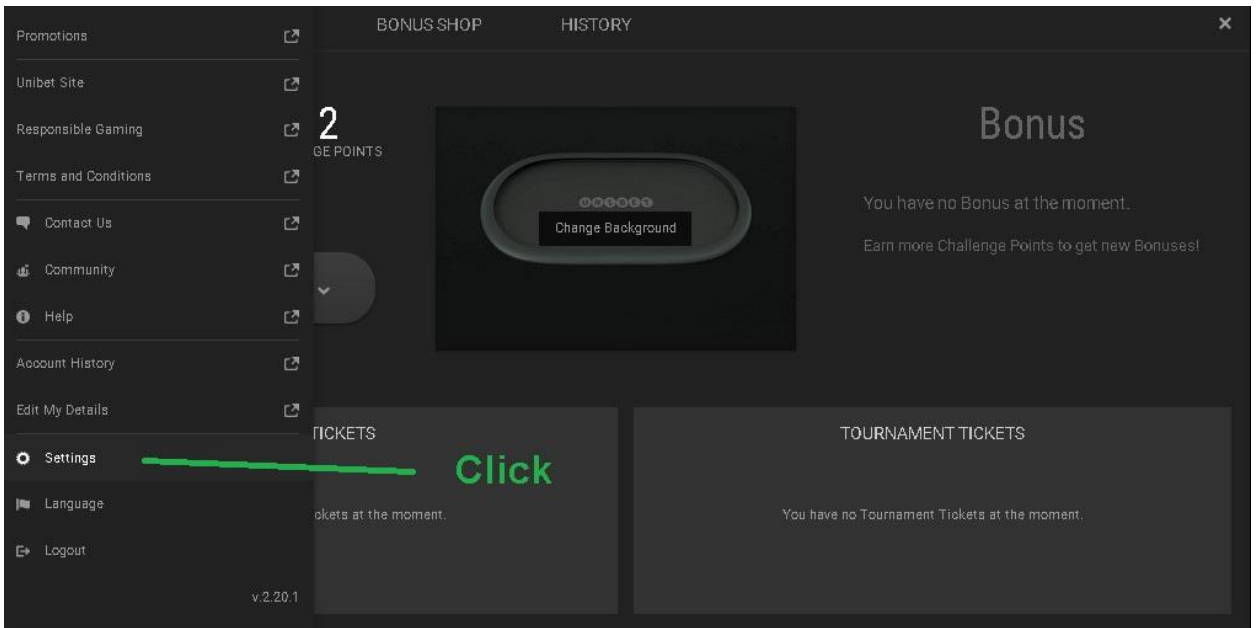

You have no Tournament Tickets at the moment.

Click

Unibet Poker 0/1 0/3 11: CEST

PROFILE CHALLENGES BONUS SHOP HISTORY **Click**

0 FLOPS SEEN TODAY

CHALLENGE POINTS

Bonus

You have no Bonus at the moment.
Earn more Challenge Points to get new Bonuses!

CASH TICKETS

You have no Cash Tickets at the moment.

TOURNAMENT TICKETS

You have no Tournament Tickets at the moment.

Table:

Note: If the poker table does not display correctly, restart robot