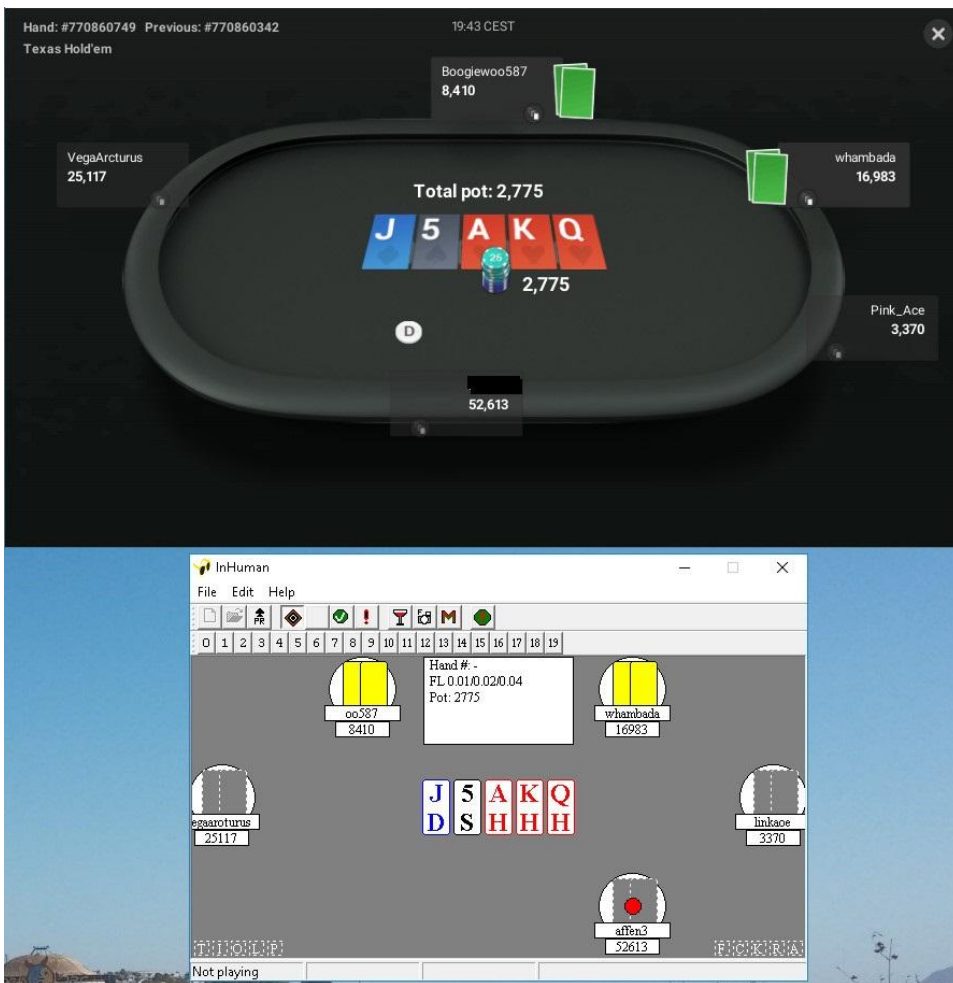

Note: If the poker table does not display correctly, restart robot