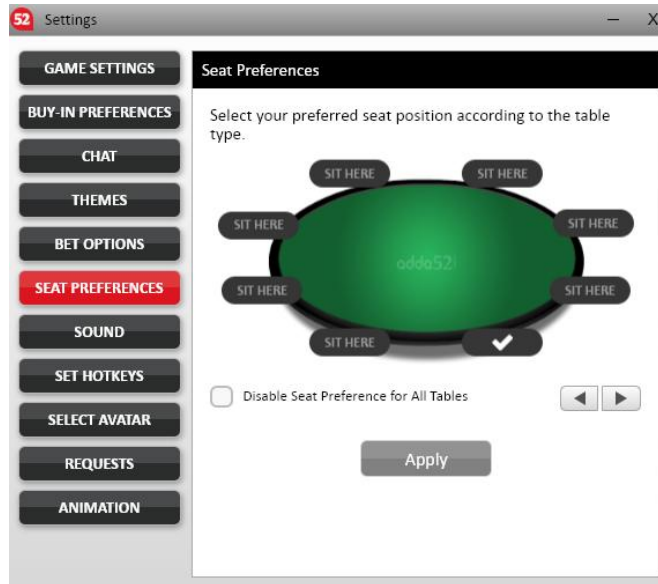

### Bet Options

**Incremental Adjustments**

Adjust bet size with the Big Blind  
 Adjust bet size with the Small Blind

**Shortcut Buttons above bet slider**

**Pre Flop**

x2	x3	x5	1/2	3/4	Pot	Max
1	2	3	4	5	6	7
1: BB/Call		2		2: BB/Call		3
3: BB/Call		5		4: Pot 1/2		
5: Pot 3/4				6: Pot		
7: Max						

**Post Flop**

x2	x3	x5	1/2	3/4	Pot	Max
1	2	3	4	5	6	7

Settings

- GAME SETTINGS
- BUY-IN PREFERENCES
- CHAT
- THEMES
- BET OPTIONS
- SEAT PREFERENCES**
- SOUND
- SET HOTKEYS
- SELECT AVATAR
- REQUESTS
- ANIMATION

### Seat Preferences

Select your preferred seat position according to the table type.

Disable Seat Preference for All Tables

Apply

Table: