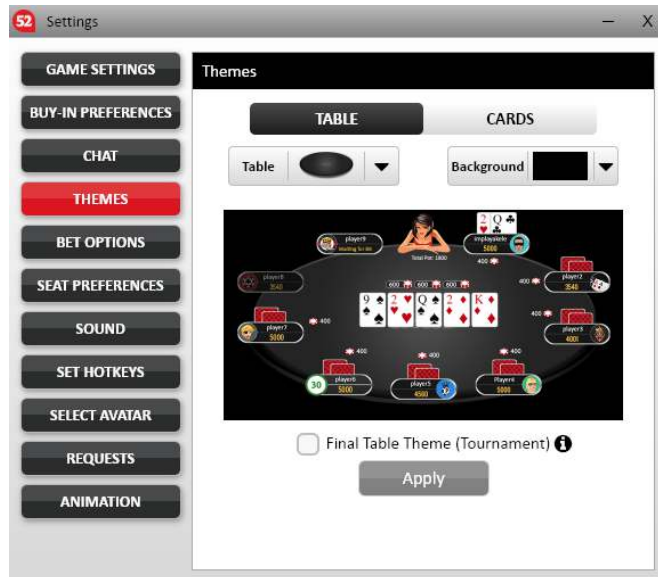

## Poker room settings:

Settings

- GAME SETTINGS
- BUY-IN PREFERENCES
- CHAT
- THEMES
- BET OPTIONS**
- SEAT PREFERENCES
- SOUND
- SET HOTKEYS
- SELECT AVATAR
- REQUESTS
- ANIMATION

### Bet Options

**Incremental Adjustments**

Adjust bet size with the Big Blind  
 Adjust bet size with the Small Blind

**Shortcut Buttons above bet slider**

**Pre Flop**

x2	x3	x5	1/2	3/4	Pot	Max
1	2	3	4	5	6	7
1: BB/Call		2		2: BB/Call		3
3: BB/Call		5		4: Pot 1/2		
5: Pot 3/4				6: Pot		
7: Max						