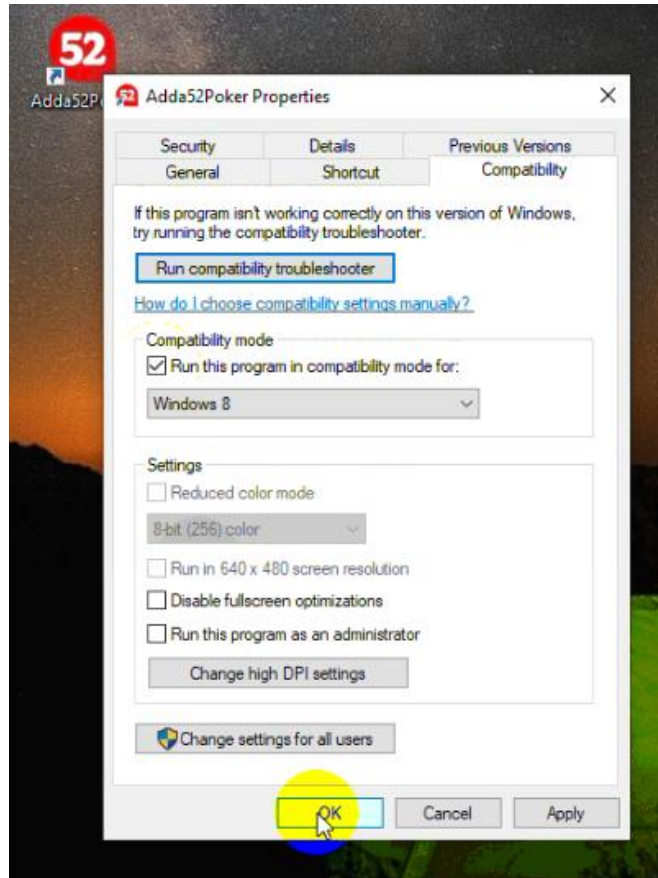

Poker room settings: