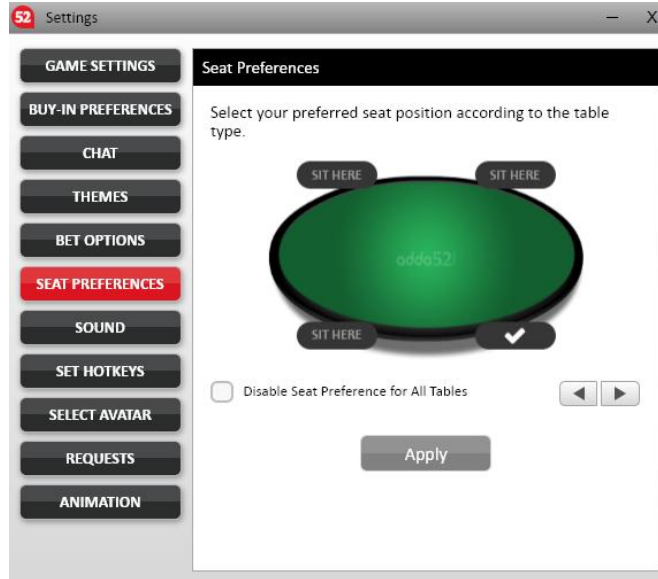

### Bet Options

**Incremental Adjustments**

Adjust bet size with the Big Blind  
 Adjust bet size with the Small Blind

**Shortcut Buttons above bet slider**

**Pre Flop**

x2	x3	x5	1/2	3/4	Pot	Max
1	2	3	4	5	6	7
1: BB/Call		2		2: BB/Call		3
3: BB/Call		5		4: Pot 1/2		
5: Pot 3/4				6: Pot		
7: Max						

**Post Flop**

x2	x3	x5	1/2	3/4	Pot	Max
1	2	3	4	5	6	7

Settings

- GAME SETTINGS
- BUY-IN PREFERENCES
- CHAT
- THEMES
- BET OPTIONS
- SEAT PREFERENCES**
- SOUND
- SET HOTKEYS
- SELECT AVATAR
- REQUESTS
- ANIMATION

### Seat Preferences

Select your preferred seat position according to the table type.

Disable Seat Preference for All Tables

Apply

Table: