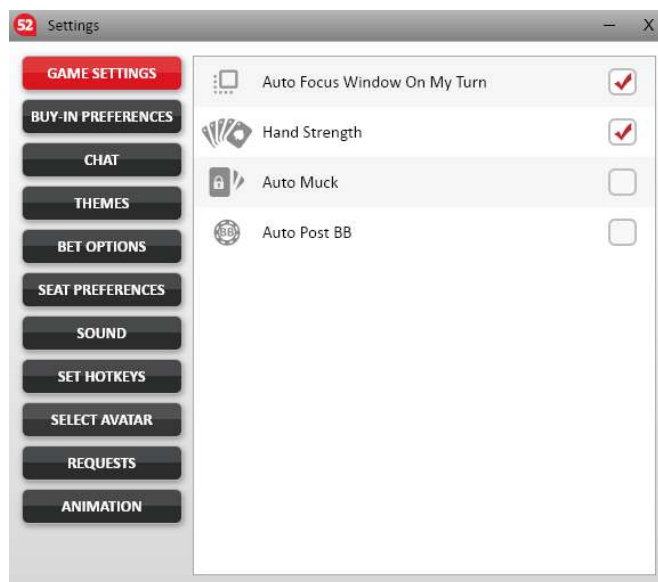

Disable fullscreen optimizations

Run this program as an administrator

[Change high DPI settings](#)

[Change settings for all users](#)

OK    Cancel    Apply

## Poker room settings:

Settings

- GAME SETTINGS
- BUY-IN PREFERENCES
- CHAT
- THEMES
- BET OPTIONS**
- SEAT PREFERENCES
- SOUND
- SET HOTKEYS
- SELECT AVATAR
- REQUESTS
- ANIMATION

### Bet Options

**Incremental Adjustments**

Adjust bet size with the Big Blind  
 Adjust bet size with the Small Blind

**Shortcut Buttons above bet slider**

**Pre Flop**

x2	x3	x5	1/2	3/4	Pot	Max
1	2	3	4	5	6	7
1: BB/Call		2		2: BB/Call		3
3: BB/Call		5		4: Pot 1/2		
5: Pot 3/4				6: Pot		
7: Max						