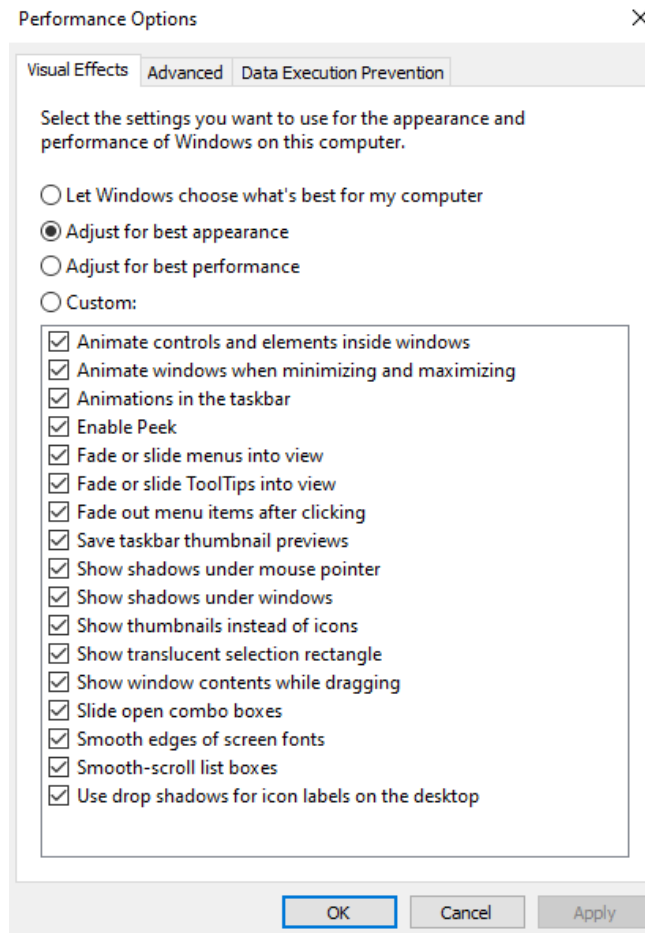

Settings of the poker room Adda52

Inhuman-poker

System settings: