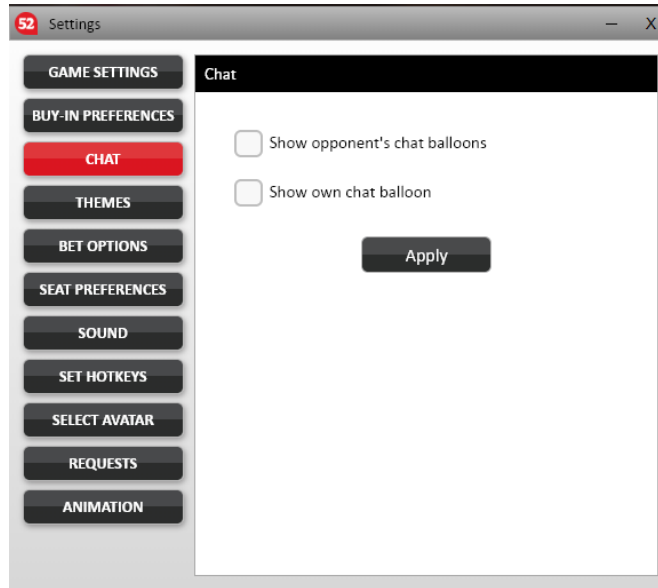

Disable fullscreen optimizations

Run this program as an administrator

[Change high DPI settings](#)

[Change settings for all users](#)

OK    Cancel    Apply

## Poker room settings:

Settings

- GAME SETTINGS
- BUY-IN PREFERENCES
- CHAT
- THEMES
- BET OPTIONS**
- SEAT PREFERENCES
- SOUND
- SET HOTKEYS
- SELECT AVATAR
- REQUESTS
- ANIMATION

### Bet Options

**Incremental Adjustments**

Adjust bet size with the Big Blind  
 Adjust bet size with the Small Blind

**Shortcut Buttons above bet slider**

**Pre Flop**

x2	x3	x5	1/2	3/4	Pot	Max
1	2	3	4	5	6	7
1: BB/Call		2		2: BB/Call		3
3: BB/Call		5		4: Pot 1/2		
5: Pot 3/4				6: Pot		
7: Max						