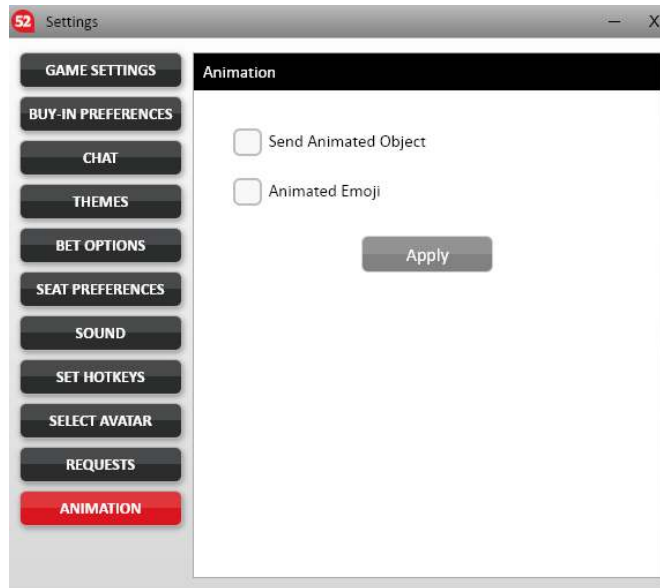

### Bet Options

**Incremental Adjustments**

Adjust bet size with the Big Blind  
 Adjust bet size with the Small Blind

**Shortcut Buttons above bet slider**

**Pre Flop**

x2	x3	x5	1/2	3/4	Pot	Max
1	2	3	4	5	6	7
1: BB/Call		2		2: BB/Call		3
3: BB/Call		5		4: Pot 1/2		
5: Pot 3/4				6: Pot		
7: Max						

**Post Flop**

x2	x3	x5	1/2	3/4	Pot	Max
1	2	3	4	5	6	7

Settings

- GAME SETTINGS
- BUY-IN PREFERENCES
- CHAT
- THEMES
- BET OPTIONS
- SEAT PREFERENCES**
- SOUND
- SET HOTKEYS
- SELECT AVATAR
- REQUESTS
- ANIMATION

### Seat Preferences

Select your preferred seat position according to the table type.

Disable Seat Preference for All Tables

Apply

Table: