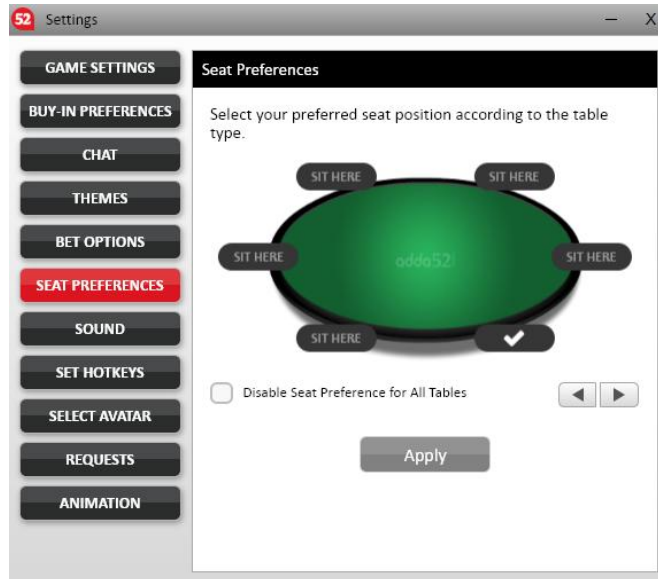

### Bet Options

**Incremental Adjustments**

Adjust bet size with the Big Blind  
 Adjust bet size with the Small Blind

**Shortcut Buttons above bet slider**

**Pre Flop**

x2	x3	x5	1/2	3/4	Pot	Max
1	2	3	4	5	6	7
1: BB/Call		2		2: BB/Call		3
3: BB/Call		5		4: Pot 1/2		
5: Pot 3/4				6: Pot		
7: Max						

**Post Flop**

x2	x3	x5	1/2	3/4	Pot	Max
1	2	3	4	5	6	7

Settings

- GAME SETTINGS
- BUY-IN PREFERENCES
- CHAT
- THEMES
- BET OPTIONS
- SEAT PREFERENCES**
- SOUND
- SET HOTKEYS
- SELECT AVATAR
- REQUESTS
- ANIMATION

### Seat Preferences

Select your preferred seat position according to the table type.

Disable Seat Preference for All Tables

Apply

Table: