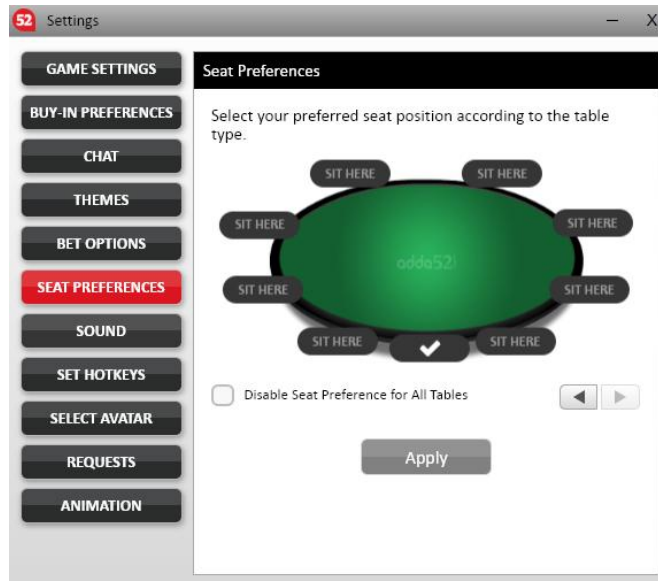

### Bet Options

**Incremental Adjustments**

Adjust bet size with the Big Blind  
 Adjust bet size with the Small Blind

**Shortcut Buttons above bet slider**

**Pre Flop**

x2	x3	x5	1/2	3/4	Pot	Max
1	2	3	4	5	6	7
1: BB/Call		2		2: BB/Call		3
3: BB/Call		5		4: Pot 1/2		
5: Pot 3/4				6: Pot		
7: Max						

**Post Flop**

x2	x3	x5	1/2	3/4	Pot	Max
1	2	3	4	5	6	7

Settings

- GAME SETTINGS
- BUY-IN PREFERENCES
- CHAT
- THEMES
- BET OPTIONS
- SEAT PREFERENCES**
- SOUND
- SET HOTKEYS
- SELECT AVATAR
- REQUESTS
- ANIMATION

### Seat Preferences

Select your preferred seat position according to the table type.

Disable Seat Preference for All Tables

Apply

Table: