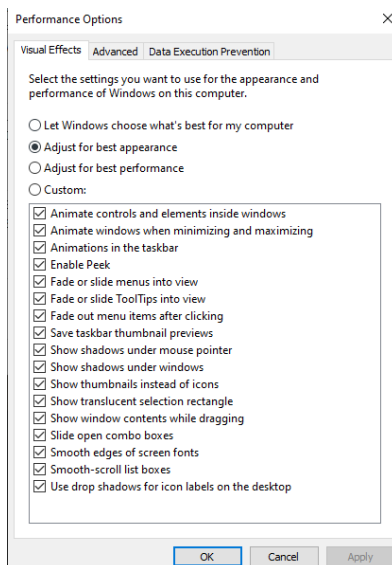

WPN Settings

☒	NAME	MODIFIED
☐	For browser poker Folders: 0, Files: 2	2020-01-11 21:49:20
☐	If_the_exe_file_does_not_open..PDF Downloads: 853, Size: 114 KB	2018-07-15 17:12:10
☐	InHuman_setup.exe Downloads: 56, Size: 216 MB	2020-05-20 0:48:53 Robot version
☐	It_s_important_not_to_get_banned..PDF Downloads: 500, Size: 93 KB	2019-07-17 12:14:12
☐	RenameTool.zip Downloads: 142, Size: 671 KB	2020-03-08 17:51:28
☐	scraper.zip Downloads: 31, Size: 35 MB	2020-05-14 10:42:07

1. Setting up the system before starting the poker room.