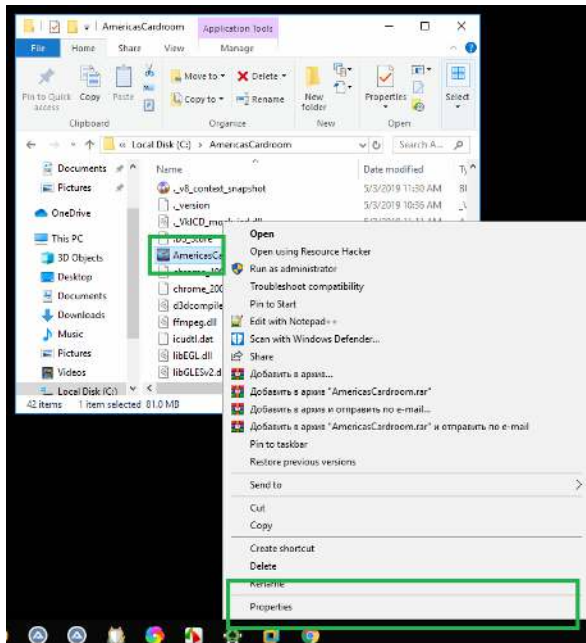

2. Before starting the poker room, replace these files.
After updating the poker room, you must repeat this operation.

3. Archive with files:

<https://drive.google.com/open?id=1RqfzbAdaH1cOuZYp1Ji1EpJr3lqZHBqo>

4. Here is a video on how to do this.

<https://youtu.be/2407qGBMzUE>

Poker Room Settings: