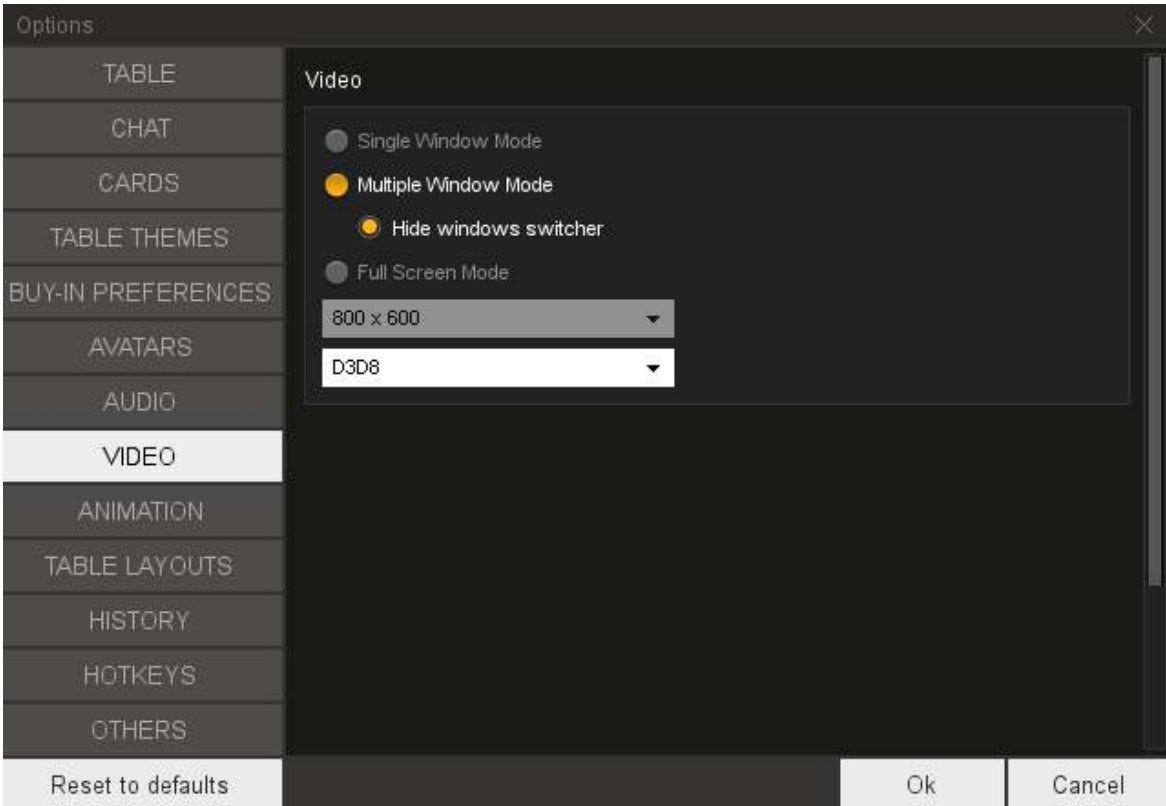

RESET TO DEFAULTS OK CANCEL

For PokerDom

For PokerMatch

Table: Pokermatch

Table: PokerDom

BUY CHIPS
VIDEO HISTORY
LEAVE TABLE

Pot: 3,80

Free Asmara - NL Hold'em