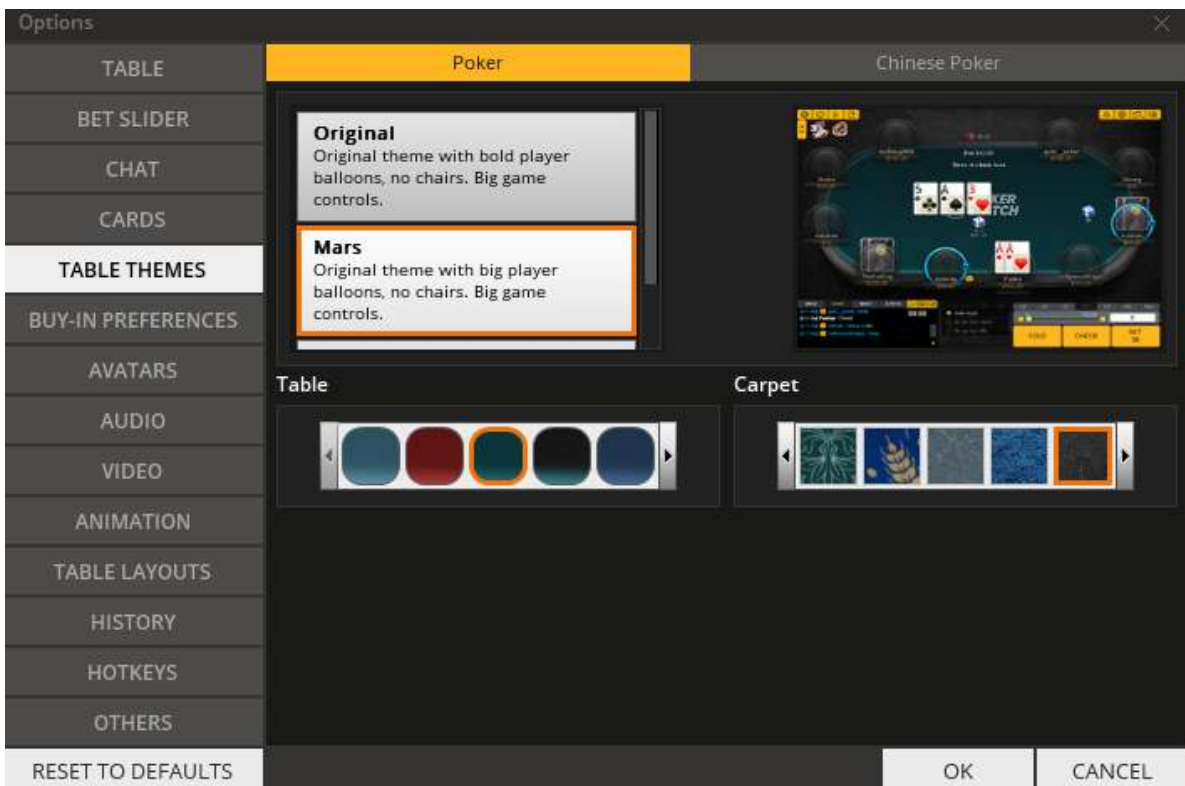

RESET TO DEFAULTS OK CANCEL

Options ✕

TABLE	<input checked="" type="radio"/> Table Chat
CHAT	<input type="radio"/> Side Chat Left
CARDS	<input type="radio"/> Side Chat Right
TABLE THEMES	<input checked="" type="checkbox"/> Show Player Chat
BUY-IN PREFERENCES	<input checked="" type="checkbox"/> Show Dealer Messages
AVATARS	<input checked="" type="checkbox"/> Show Summary
AUDIO	<input checked="" type="checkbox"/> Draw Player Chat Balloons
VIDEO	<input checked="" type="checkbox"/> Draw Own Chat Balloons
ANIMATION	<input checked="" type="checkbox"/> Draw Time Stamps
TABLE LAYOUTS	<input checked="" type="checkbox"/> Draw Dealer Icon
HISTORY	<input checked="" type="checkbox"/> Draw Emoticons
HOTKEYS	<input checked="" type="checkbox"/> Draw Card Images
OTHERS	<input checked="" type="checkbox"/> Draw Hand Etches
	<input type="checkbox"/> Space Between Messages

RESET TO DEFAULTS OK CANCEL

For PokerDom

For PokerMatch

Table: Pokermatch

Table: PokerDom

BUY CHIPS
VIDEO HISTORY
LEAVE TABLE

Pot: 3,80

Free Asmara - NL Hold'em