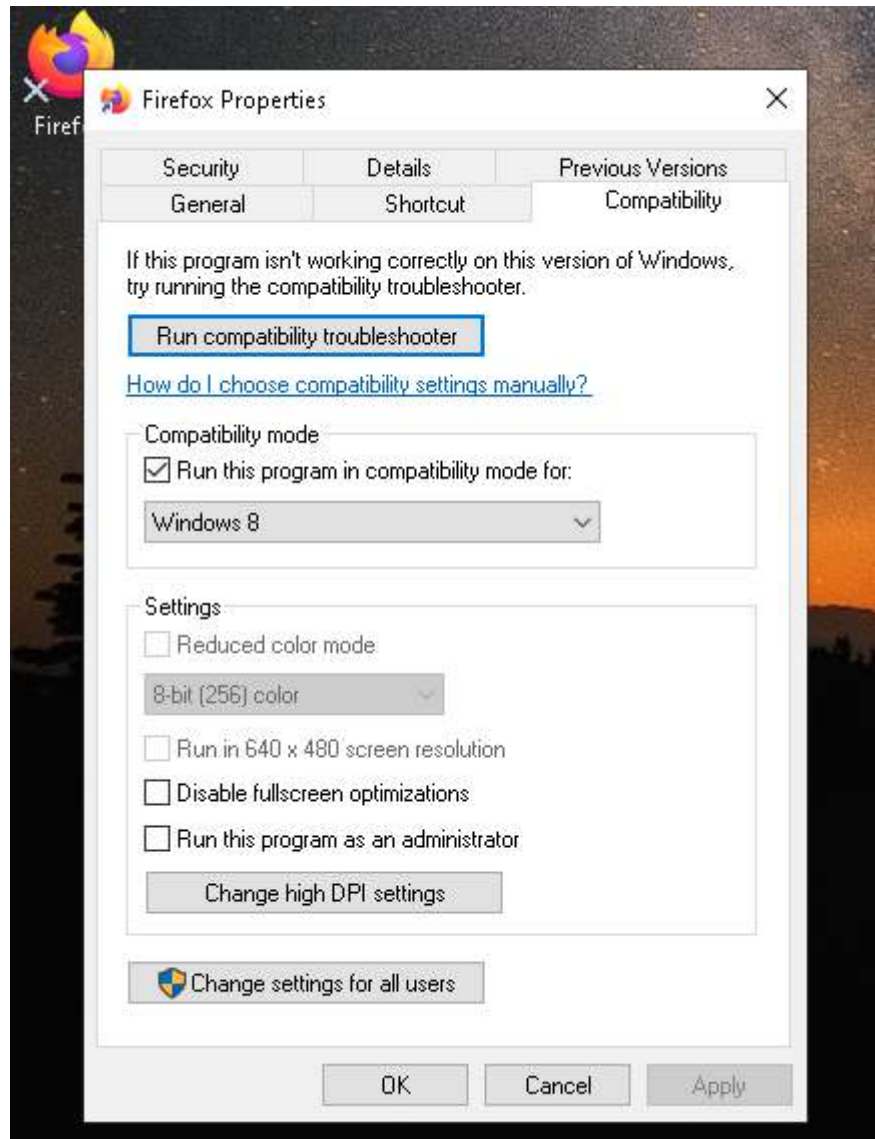

On this version of the browser, we created a map table. Better stick with this version. Disable updates.