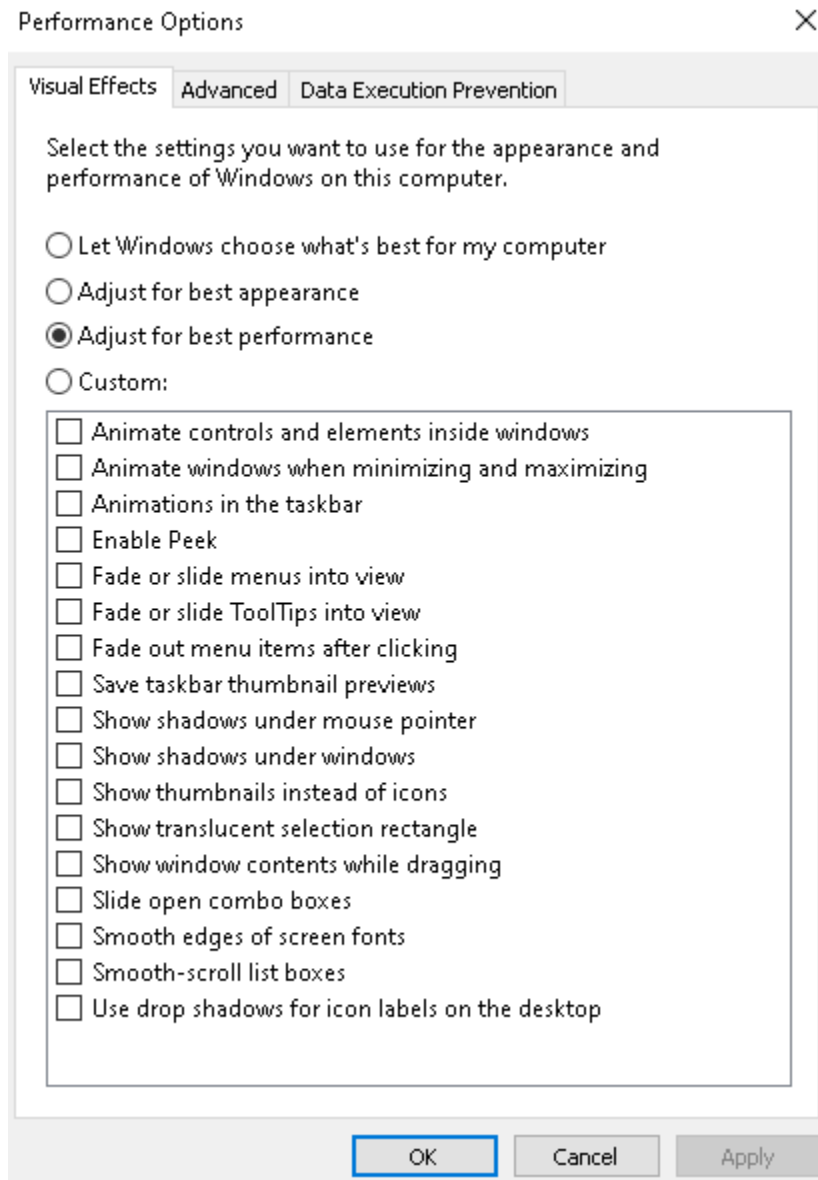

## Settings for IDNPLAY casinos

For Windows 10 64bit through the browser Mozilla Firefox.

Set up your system as on this [video](#)

**All you need for the game is a Mozilla Firefox browser.**

**If you have this browser, delete it and download a new one.**