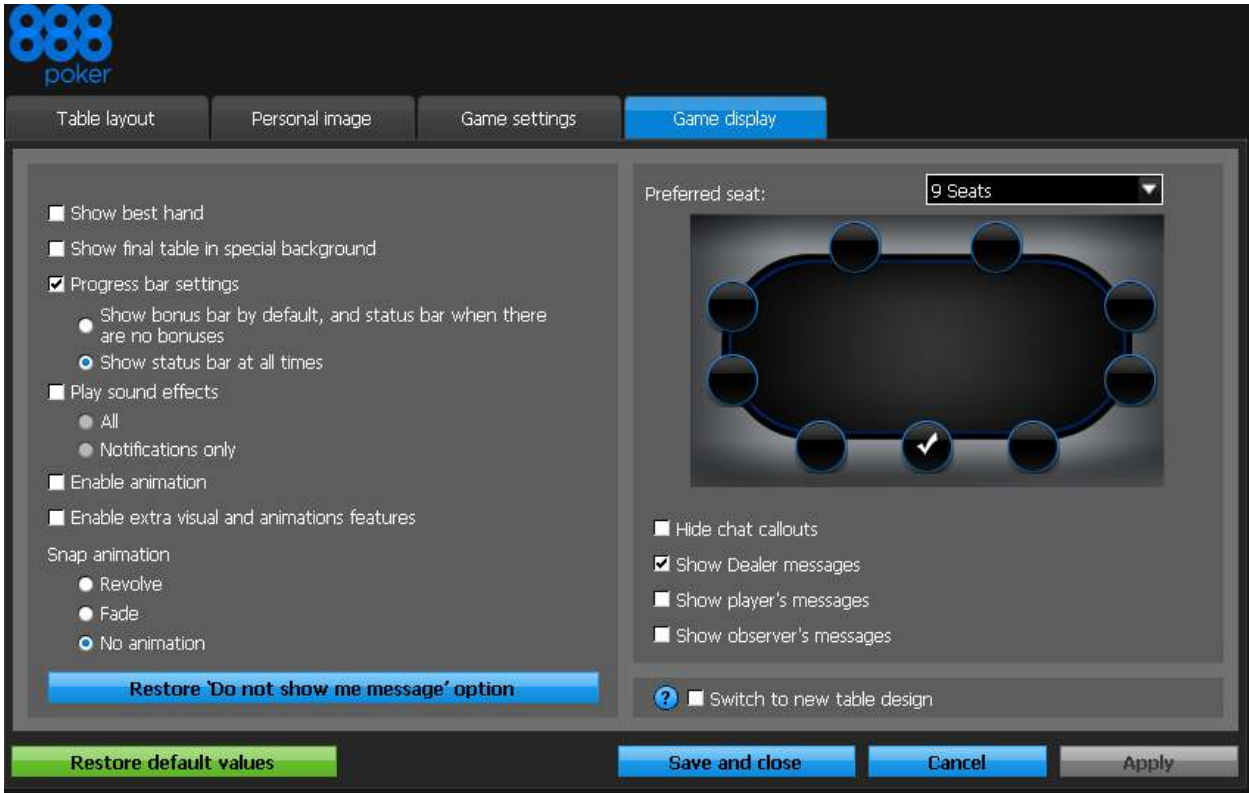

888poker

1. Installation of the poker room in English.
2. Entrance to the poker room is English.

The screenshot displays the 888poker website interface. At the top, there is a navigation menu with links for Settings, Extra Games, Promotions, VIP, Help, and Responsible. A dropdown menu is open, showing options like Table Layout, Personal Image, Game Settings, Game Display, and Video / Audio. A prominent yellow box displays the number '25.318' with a 'more info' link. To the right, a 'Hand of the Day' promotion offers a '\$4,000 tournament ticket!' with a '88' logo. Below this, there are buttons for 'Omaha', 'Stud', 'Sit & Go', and 'Tournaments'. A 'Fixed limit' section contains a table of game listings.

At the bottom, there are checkboxes for 'Lo', 'Med', and 'Hi' stakes, and a 'Players:' section with '3-6' and '7-10' options. A 'gend:' section includes icons for Snap, Fast, Heads - Up, Video table, Deep Stack, ShowMe!, Jackpot, and Push or Fold.

Table - default size :

Tournament

[Popup Clicker](#)