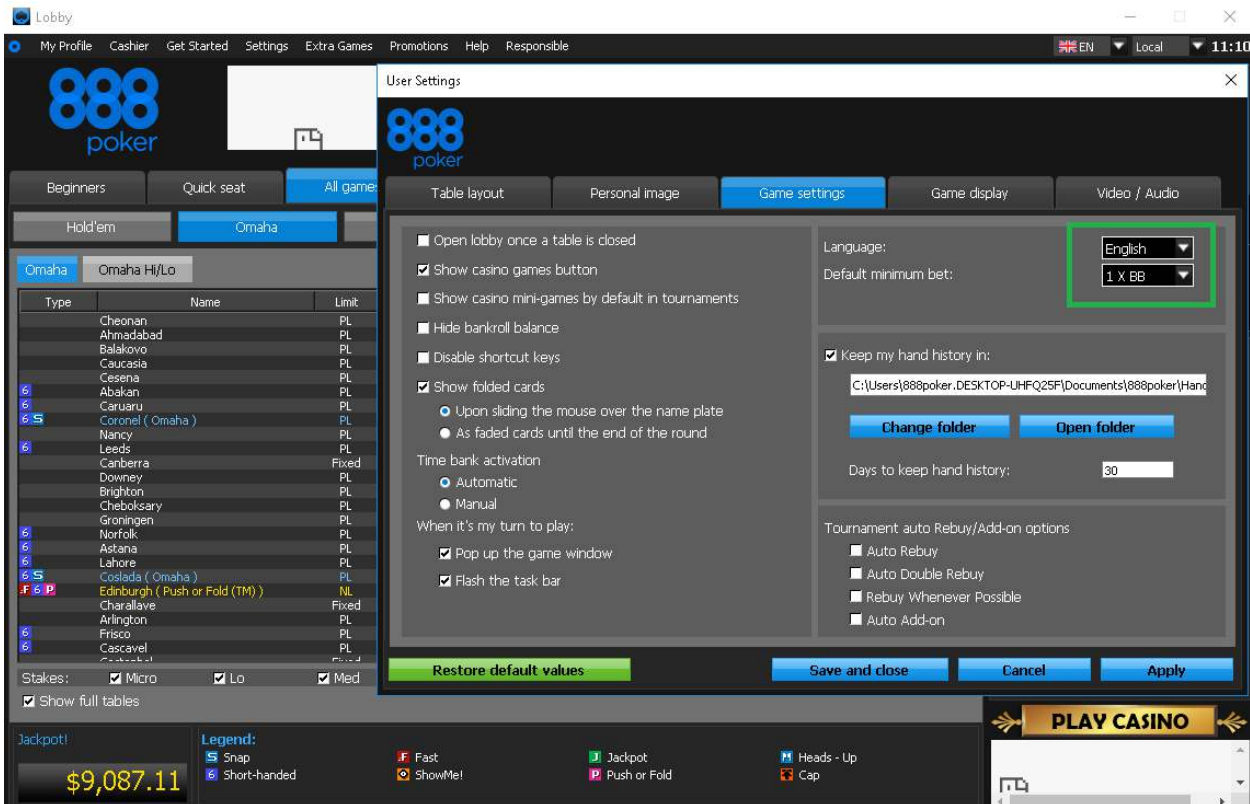

888poker

1. Installation of the poker room in English.
2. Entrance to the poker room is English.

The screenshot displays the 888poker website interface. At the top, there is a navigation menu with links for Settings, Extra Games, Promotions, VIP, Help, and Responsible. A dropdown menu is open, showing options like Table Layout, Personal Image, Game Settings, Game Display, and Video / Audio. A prominent yellow box displays the number '25.318' with a 'more info' link. To the right, a 'Hand of the Day' promotion offers a '\$4,000 tournament ticket!' with a '88' logo. Below this, there are buttons for 'Omaha', 'Stud', 'Sit & Go', and 'Tournaments'. A 'Fixed limit' section contains a table of game listings.

	Limit	Stakes	Plrs	Avg. pot	Plrs/Flop	Hnd/Hr	Wait
	NL	1¢/2¢	Full/9	37¢	20%	55	
	NL	1¢/2¢	Full/9	36¢	17%	66	
	NL	1¢/2¢	Full/9	42¢	24%	68	
	NL	1¢/2¢	Full/9	29¢	15%	93	1
	NL	1¢/2¢	Full/9	14¢	18%	86	
	NL	1¢/2¢	Full/9	42¢	26%	66	
	NL	1¢/2¢	Full/9	30¢	22%	104	
	NL	1¢/2¢	Full/9	24¢	48%	58	
	NL	1¢/2¢	Full/9	35¢	21%	64	
	NL	1¢/2¢	Full/9	48¢	18%	81	
	NL	1¢/2¢	Full/9	34¢	21%	86	
	NL	1¢/2¢	Full/9	29¢	21%	82	1
	NL	1¢/2¢	Full/9	46¢	35%	60	1
	NL	1¢/2¢	Full/9	31¢	16%	110	1
	NL	1¢/2¢	Full/9	30¢	21%	101	
	NL	1¢/2¢	Full/9	38¢	25%	63	3
	NL	1¢/2¢	Full/9	26¢	16%	88	
	NL	1¢/2¢	Full/9	33¢	25%	58	
	NL	1¢/2¢	8/9	46¢	26%	82	
	NL	1¢/2¢	8/9	42¢	23%	94	
	NL	1¢/2¢	8/9	33¢	25%	85	
	NL	1¢/2¢	8/9	20¢	12%	85	
	NL	1¢/2¢	8/9	39¢	21%	79	
	NL	1¢/2¢	8/9	41¢	22%	99	
	**	1¢/2¢	8/9	32¢	22%	77	

At the bottom, there are checkboxes for 'Lo', 'Med', and 'Hi' stakes, and a 'Players:' section with '3-6' and '7-10' options. A 'gend:' section includes icons for Snap, Fast, Heads - Up, Video table, Deep Stack, ShowMe!, Jackpot, and Push or Fold.

Table - default size :

Tournament

[Popup Clicker](#)