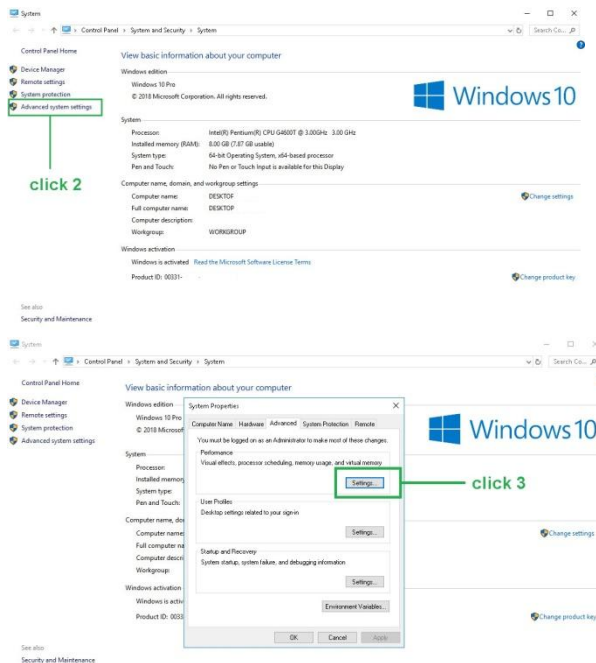

AA Poker_settings

System settings

Windows 10:

1. Open the section – System: