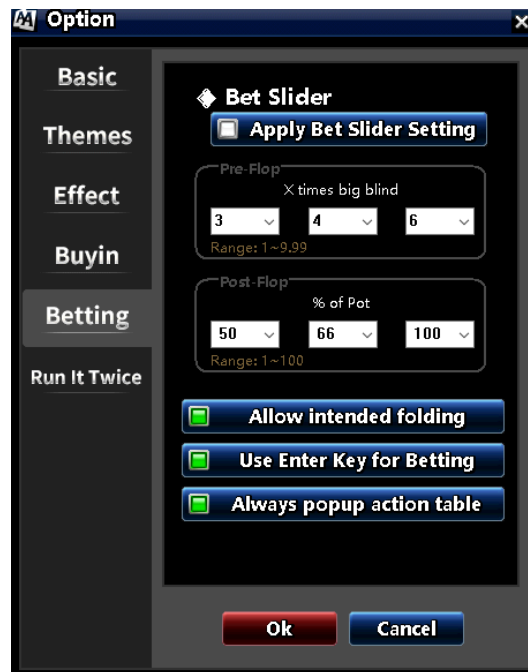

So that the robot can click the buttons, run it as an administrator.