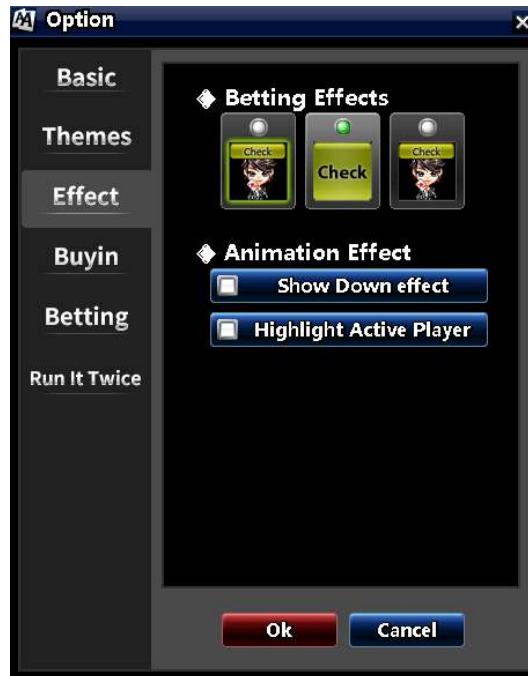

### Windows 10:

1. Open the section – System:

## Room settings:

**So that the robot can click the buttons, run it as an administrator.**