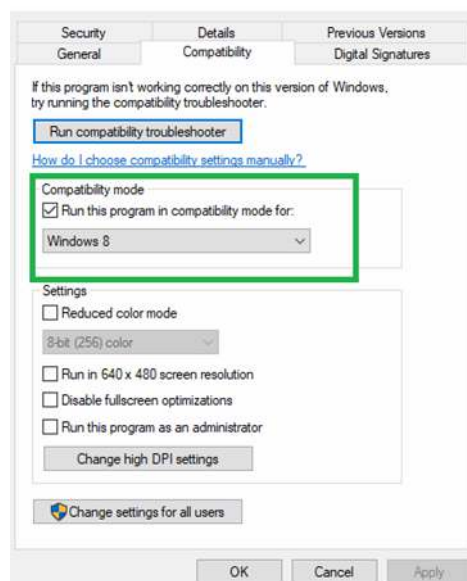

Settings for (Poker V) casinos

For Windows 10 through the browser Mozilla Firefox.

Set up your system as on this video https://youtu.be/bSrAp9_fYFU

All you need for the game is a Mozilla Firefox browser.