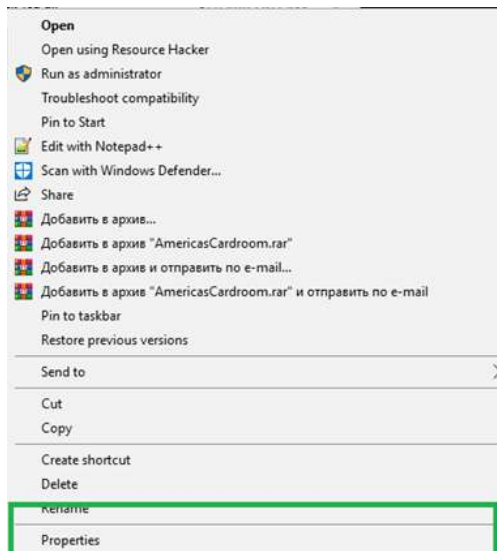

Settings for (Poker V) casinos

For Windows 10 through the browser Mozilla Firefox.

Set up your system as on this video https://youtu.be/bSrAp9_fYFU

All you need for the game is a Mozilla Firefox browser.