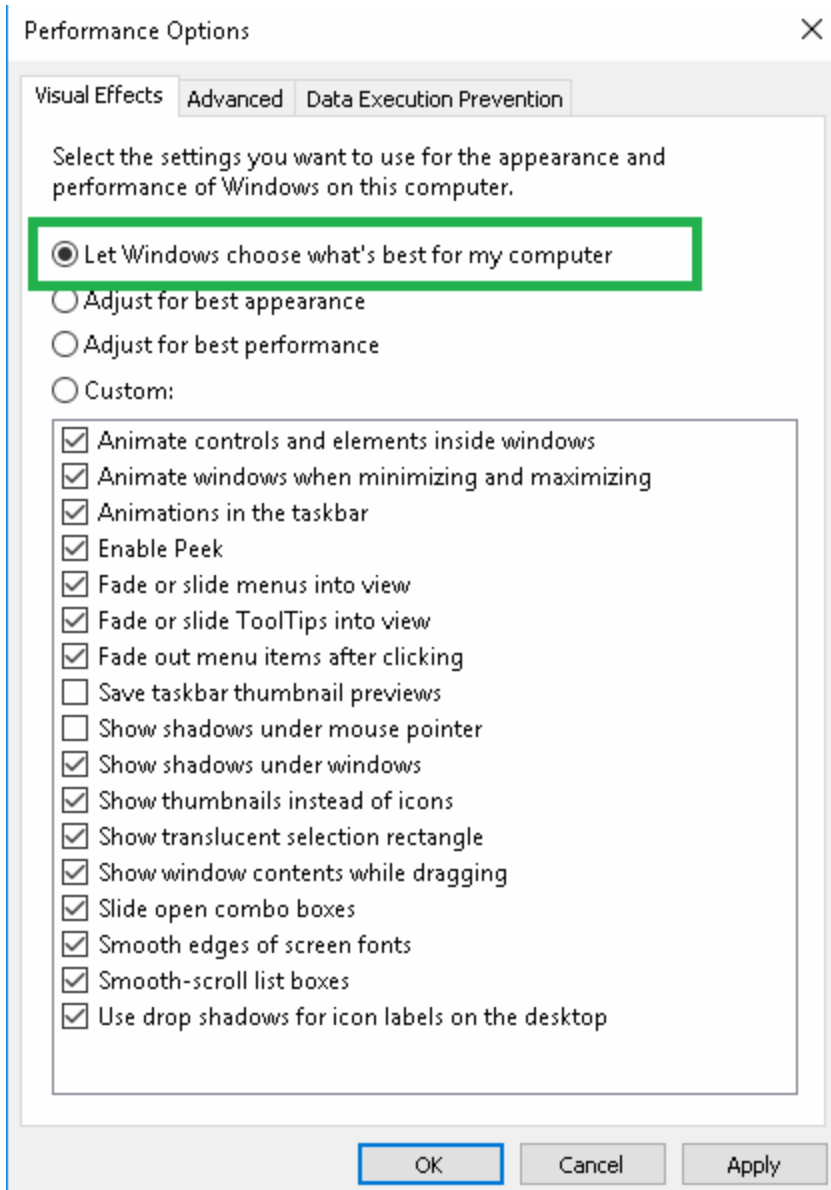

Poker Room Settings: