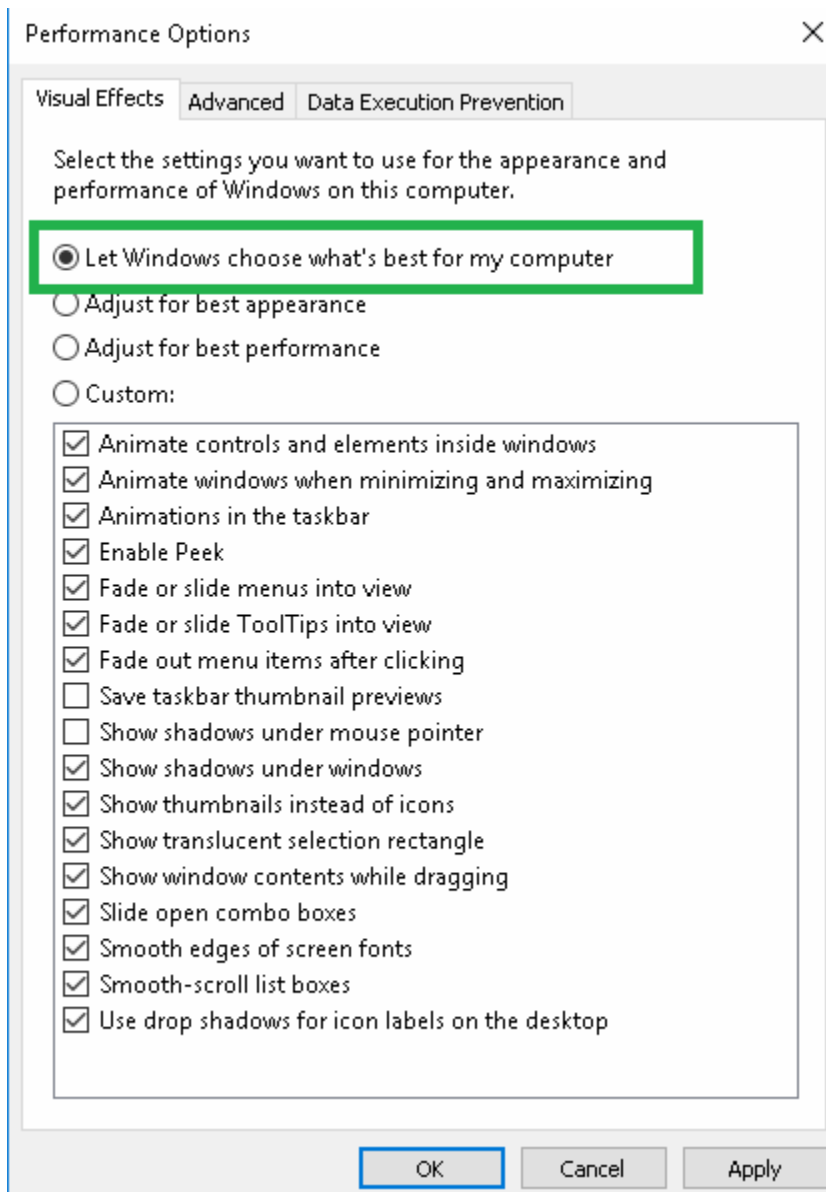

Default size

Table: