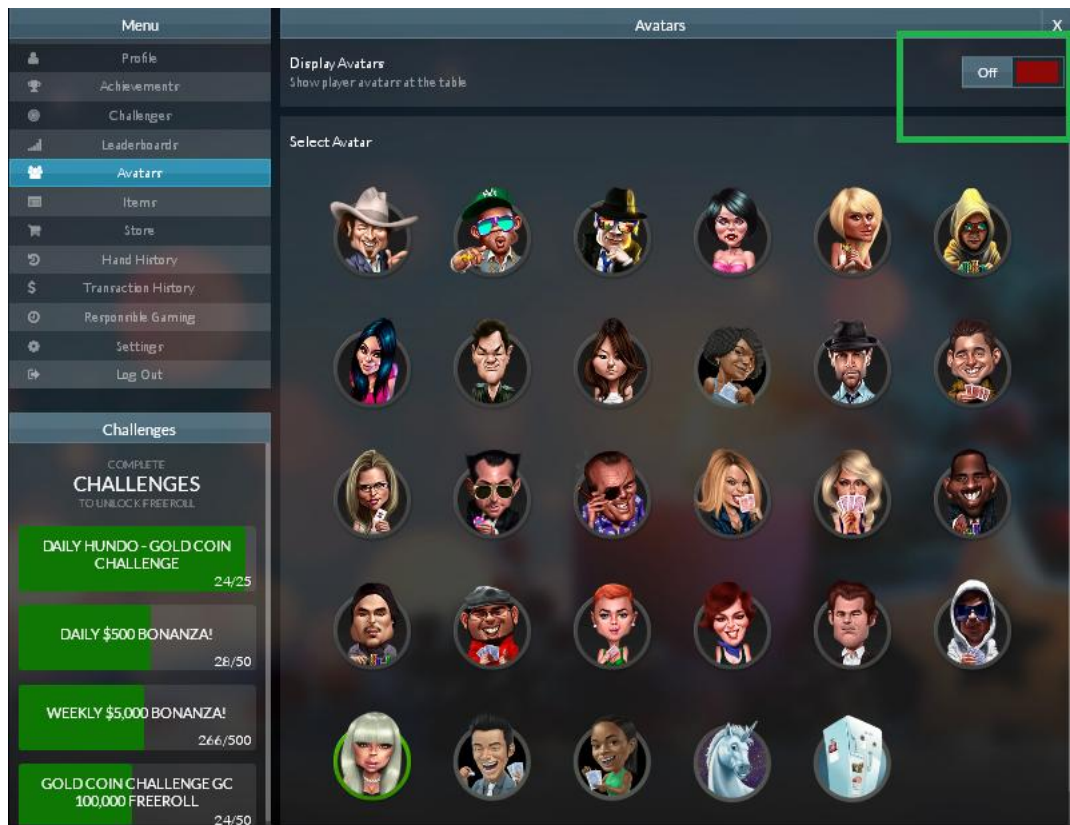

## Settings for GlobalPoker casinos

For Windows 10 through the browser Mozilla Firefox.

Set up your system as on this [video](#)

All you need for the game is a Mozilla Firefox browser.

All tables:

To maintain the desired table size, run this tool.