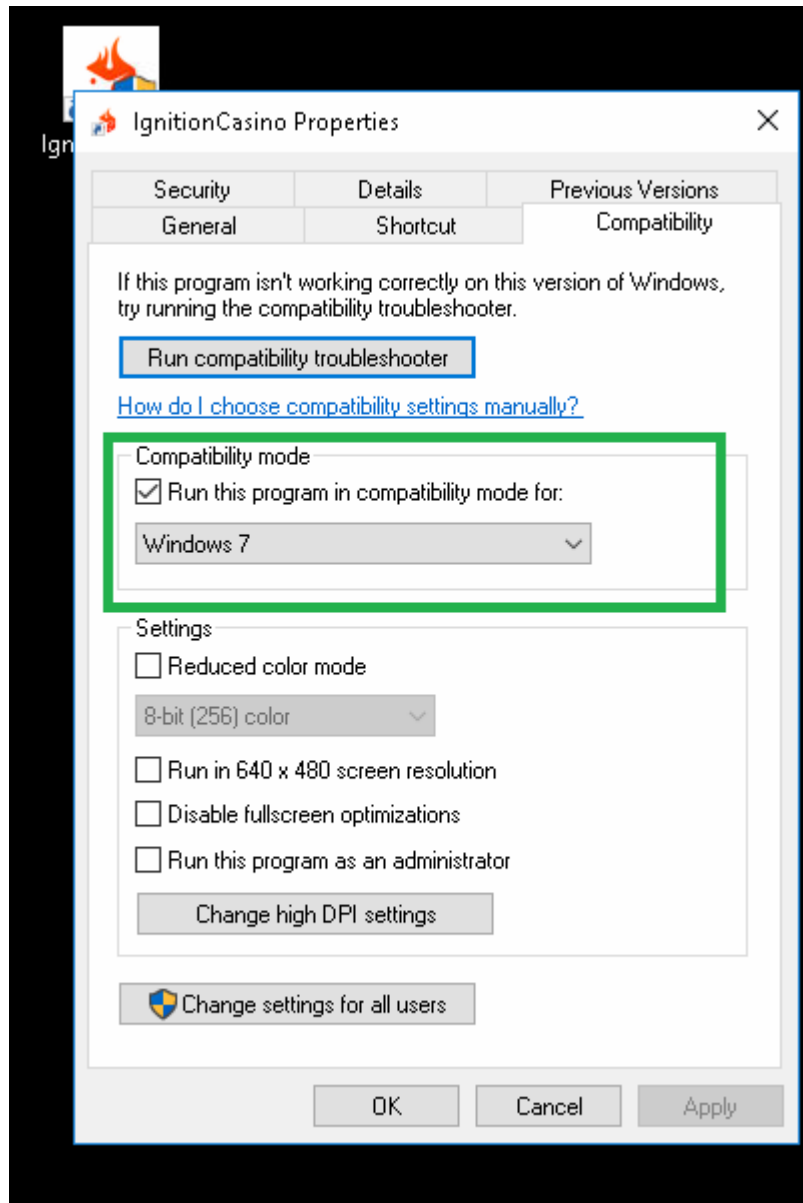

Ignition network Settings

Click

Settings
(Press ESC key to close)

Table Settings | Game Play Settings | Default Buy-in | About This Software

Table Settings
Game details describes the flow of action at the table. You can customize it to show more less information depending on your preferences.

Chat

- Block All Chat**: Chat from opponents on the table will not be displayed.

Play Money

- Show Play Money Tables**: Play Money games will be displayed in the game list.

Change Background: Default

Select card front: Default deck

Select card back: Black

Settings
(Press ESC key to close)

Table Settings | **Game Play Settings** | Default Buy-in | About This Software

Game Play Settings | Seating

Game Play Settings

- Show Table Spotlight**
Turn on the Spotlight to follow the action at the Poker table.
- Show All-In Percentage**
Turn on All-In Winning Percentage when players go All-In a Hand.
- Disable Enter to Bet**
Prevents the keyboard Enter key from placing a bet.
- Disable Pop to Front**
Prevents the table from popping in front of other windows when it is your turn.
- Auto Muck Hands**
Always muck losing/uncalled hands.
- Enable Fold and Show**
Enable the ability to fold and show your hand at the showdown.
- Zone Poker Message**
Display message during Zone Poker registration.
- Jackpot Sit & Go Confirmation Message**
Display the confirmation message during registration for Jackpot Sit & Go.
- Rabbit Card**
Displays the next card that would have been dealt after the hand has ended.