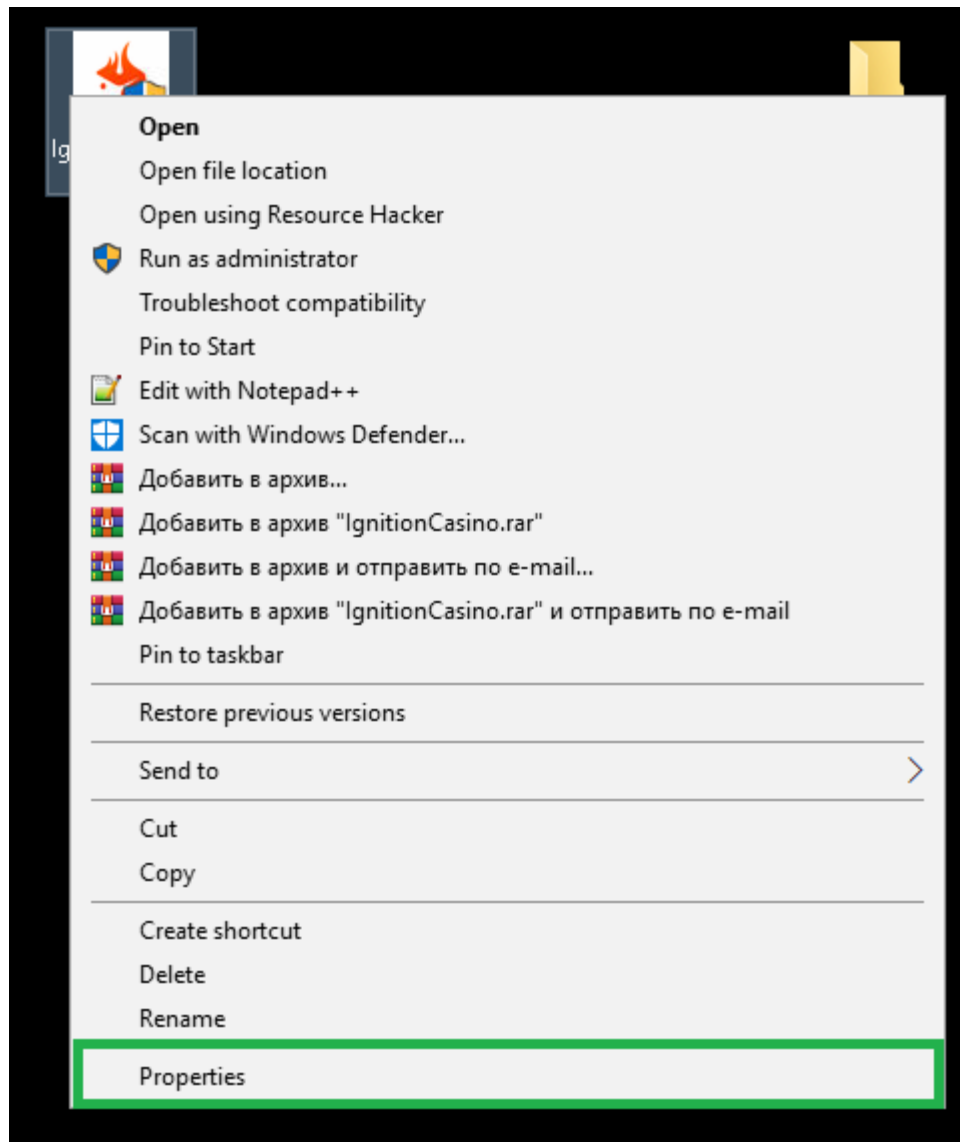

Ignition network Settings

Click

Settings
(Press ESC key to close)

Table Settings | Game Play Settings | Default Buy-in | About This Software

Table Settings
Game details describes the flow of action at the table. You can customize it to show more less information depending on your preferences.

Chat

- Block All Chat**: Chat from opponents on the table will not be displayed.

Play Money

- Show Play Money Tables**: Play Money games will be displayed in the game list.

Change Background: Default

Select card front: Default deck

Select card back: Black

Settings
(Press ESC key to close)

Table Settings | **Game Play Settings** | Default Buy-in | About This Software

Game Play Settings | Seating

Game Play Settings

- Show Table Spotlight**
Turn on the Spotlight to follow the action at the Poker table.
- Show All-In Percentage**
Turn on All-In Winning Percentage when players go All-In a Hand.
- Disable Enter to Bet**
Prevents the keyboard Enter key from placing a bet.
- Disable Pop to Front**
Prevents the table from popping in front of other windows when it is your turn.
- Auto Muck Hands**
Always muck losing/uncalled hands.
- Enable Fold and Show**
Enable the ability to fold and show your hand at the showdown.
- Zone Poker Message**
Display message during Zone Poker registration.
- Jackpot Sit & Go Confirmation Message**
Display the confirmation message during registration for Jackpot Sit & Go.
- Rabbit Card**
Displays the next card that would have been dealt after the hand has ended.