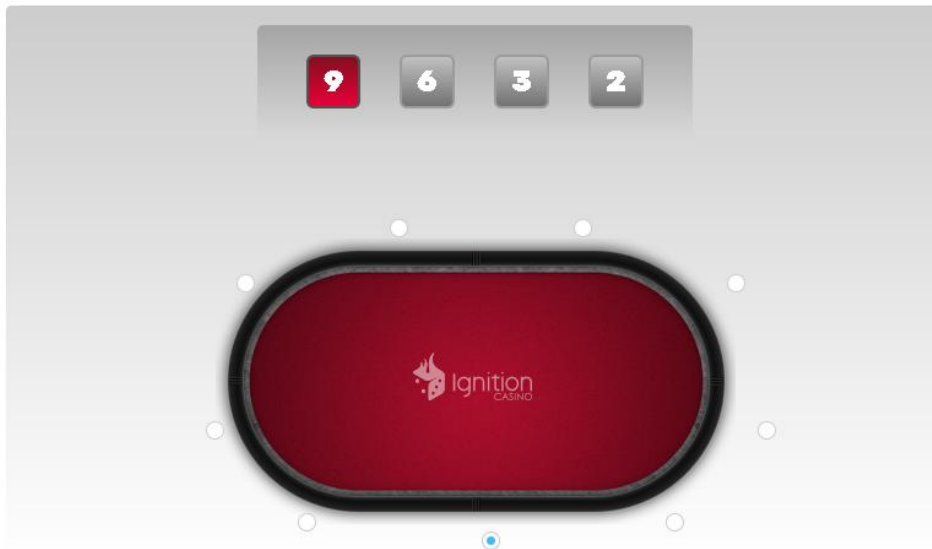

Chat

- Block All Chat**: Chat from opponents on the table will not be displayed.

Play Money

- Show Play Money Tables**: Play Money games will be displayed in the game list.

Change Background: Default

Select card front: Default deck

Select card back: Black

Settings
(Press ESC key to close)

Table Settings | **Game Play Settings** | Default Buy-in | About This Software

Game Play Settings | Seating

Game Play Settings

- Show Table Spotlight**
Turn on the Spotlight to follow the action at the Poker table.
- Show All-In Percentage**
Turn on All-In Winning Percentage when players go All-In a Hand.
- Disable Enter to Bet**
Prevents the keyboard Enter key from placing a bet.
- Disable Pop to Front**
Prevents the table from popping in front of other windows when it is your turn.
- Auto Muck Hands**
Always muck losing/uncalled hands.
- Enable Fold and Show**
Enable the ability to fold and show your hand at the showdown.
- Zone Poker Message**
Display message during Zone Poker registration.
- Jackpot Sit & Go Confirmation Message**
Display the confirmation message during registration for Jackpot Sit & Go.
- Rabbit Card**
Displays the next card that would have been dealt after the hand has ended.

Settings
(Press ESC key to close)

Table Settings | **Game Play Settings** | Default Buy-in | About This Software

Game Play Settings | **Seating**

Select a Seating Position

- Do not use preferred seating option.