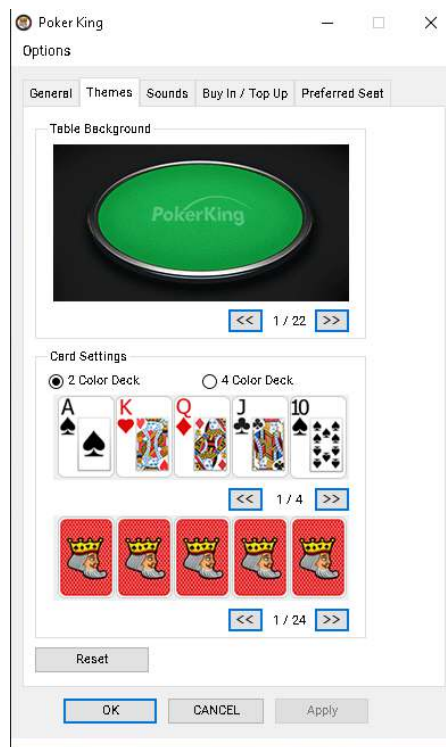

WPN (ACR, BlackCP, Poker King) Settings

Table - default size

Table: