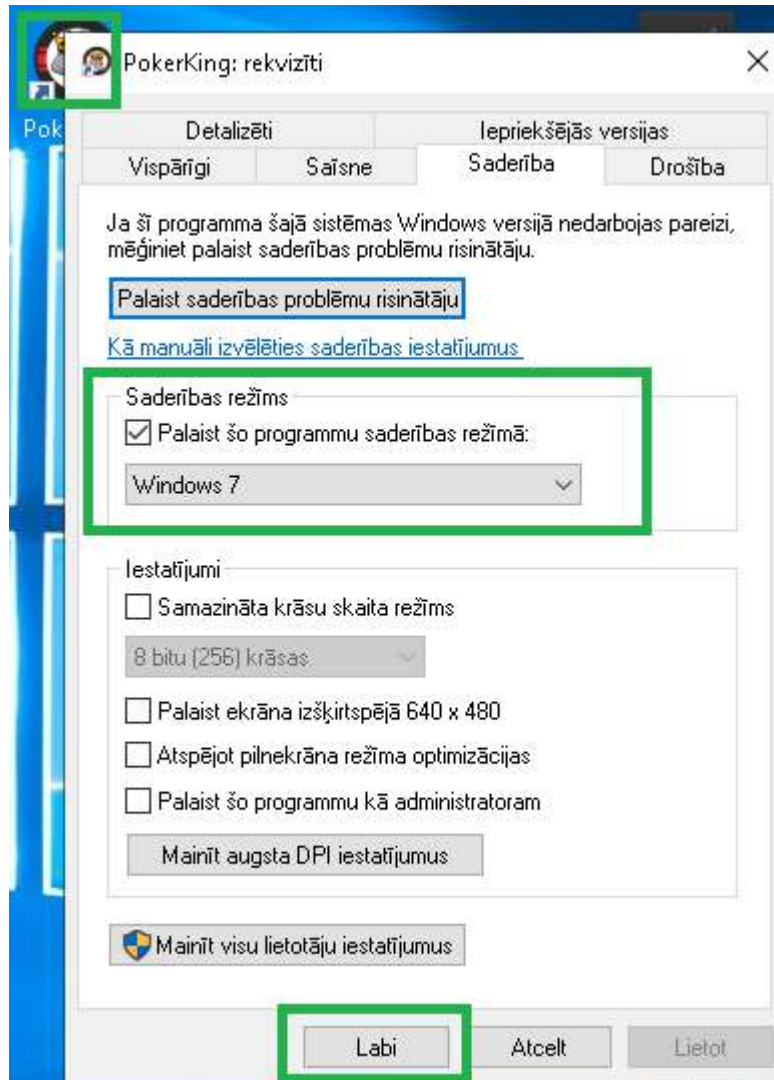

WPN (ACR, BlackCP, Poker King) Settings

Table - default size

Table: