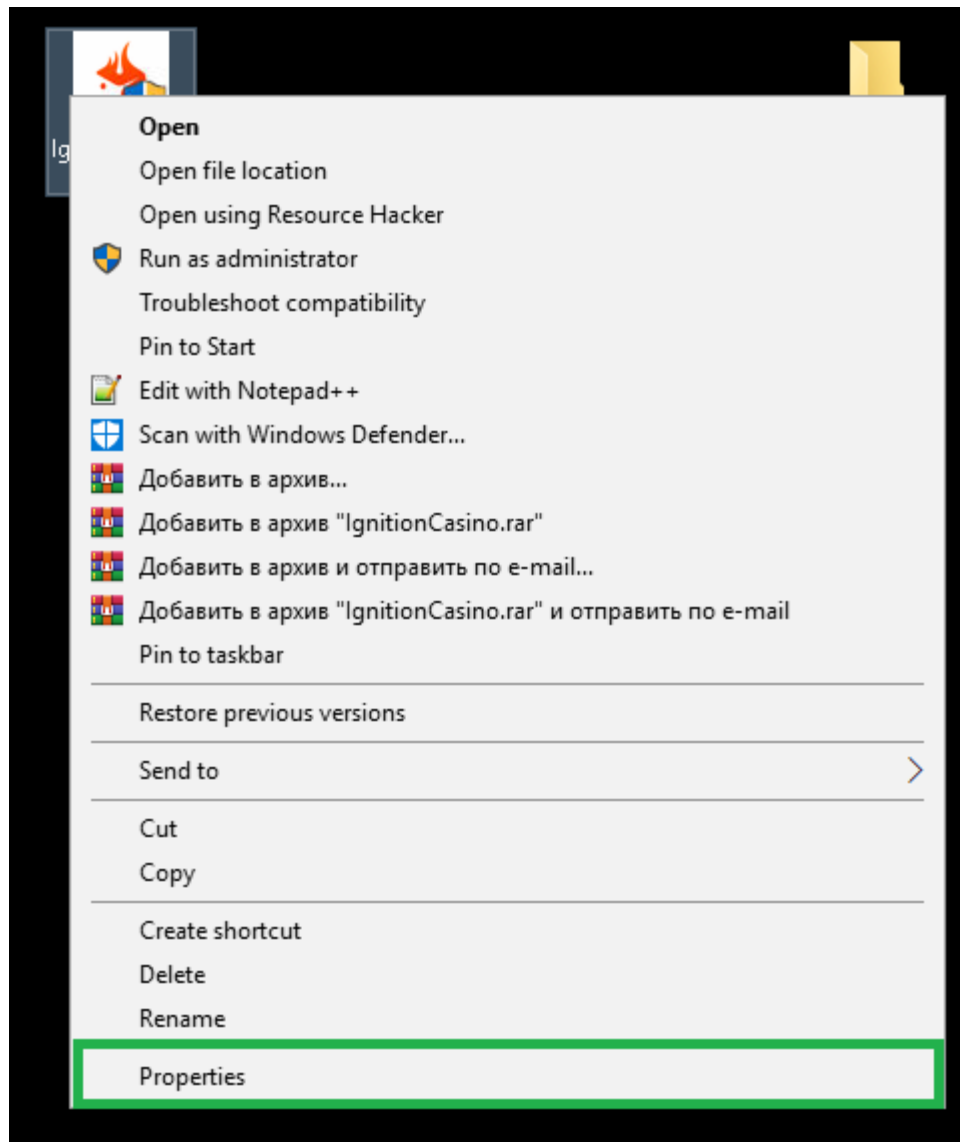

Ignition network Settings

Click

Settings
(Press ESC key to close)

Table Settings | **Game Play Settings** | **Default Buy-in** | **About This Software**

Table Settings
Game details describes the flow of action at the table. You can customize it to show more less information depending on your preferences.

Chat

- Block All Chat**: Chat from opponents on the table will not be displayed.

Play Money

- Show Play Money Tables**: Play Money games will be displayed in the game list.

Change Background: Default

Select card front: Default deck

Select card back: Black

Settings
(Press ESC key to close)

Table Settings | **Game Play Settings** | Default Buy-in | About This Software

Game Play Settings | Seating

Game Play Settings

- Show Table Spotlight**
Turn on the Spotlight to follow the action at the Poker table.
- Show All-In Percentage**
Turn on All-In Winning Percentage when players go All-In a Hand.
- Disable Enter to Bet**
Prevents the keyboard Enter key from placing a bet.
- Disable Pop to Front**
Prevents the table from popping in front of other windows when it is your turn.
- Auto Muck Hands**
Always muck losing/uncalled hands.
- Enable Fold and Show**
Enable the ability to fold and show your hand at the showdown.
- Zone Poker Message**
Display message during Zone Poker registration.
- Jackpot Sit & Go Confirmation Message**
Display the confirmation message during registration for Jackpot Sit & Go.
- Rabbit Card**
Displays the next card that would have been dealt after the hand has ended.