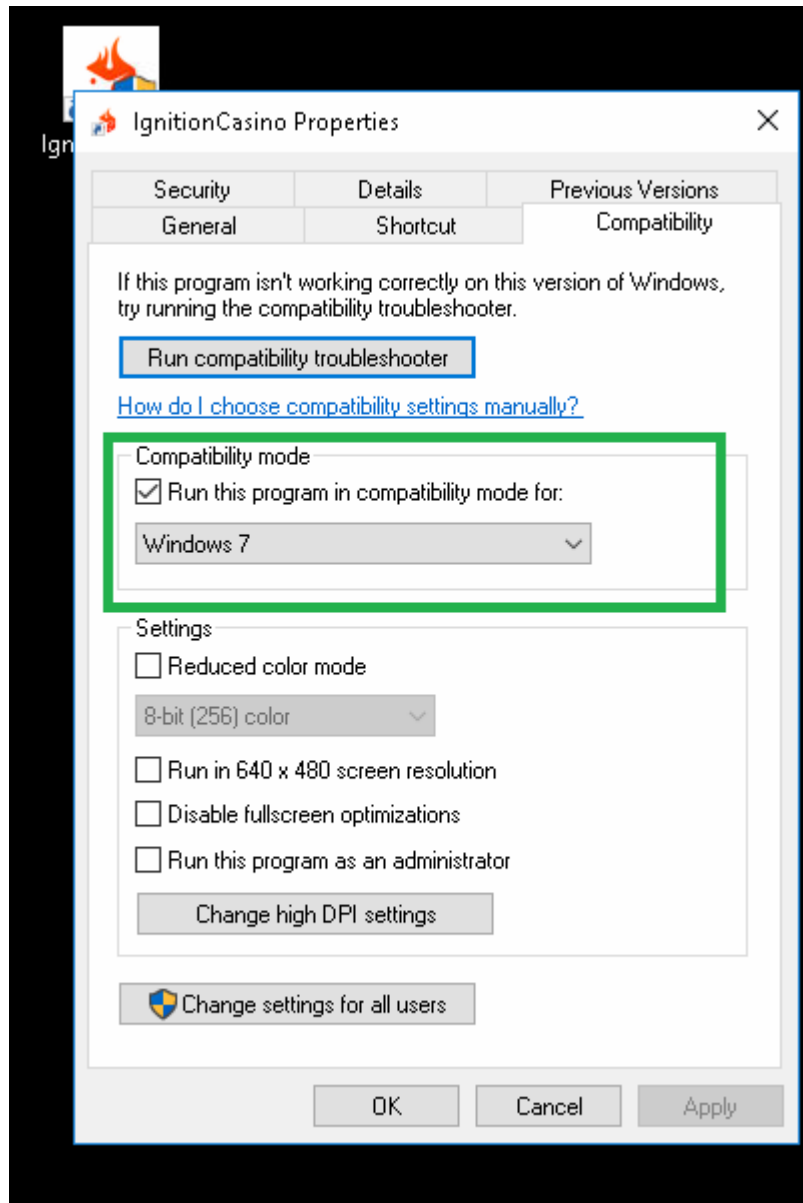

Ignition network Settings

Click

Settings
(Press ESC key to close)

Table Settings | **Game Play Settings** | **Default Buy-in** | **About This Software**

Table Settings
Game details describes the flow of action at the table. You can customize it to show more less information depending on your preferences.

Chat

- Block All Chat**: Chat from opponents on the table will not be displayed.

Play Money

- Show Play Money Tables**: Play Money games will be displayed in the game list.

Change Background: Default

Select card front: Default deck

Select card back: Black

Settings
(Press ESC key to close)

Table Settings | **Game Play Settings** | Default Buy-in | About This Software

Game Play Settings | Seating

Game Play Settings

- Show Table Spotlight**
Turn on the Spotlight to follow the action at the Poker table.
- Show All-In Percentage**
Turn on All-In Winning Percentage when players go All-In a Hand.
- Disable Enter to Bet**
Prevents the keyboard Enter key from placing a bet.
- Disable Pop to Front**
Prevents the table from popping in front of other windows when it is your turn.
- Auto Muck Hands**
Always muck losing/uncalled hands.
- Enable Fold and Show**
Enable the ability to fold and show your hand at the showdown.
- Zone Poker Message**
Display message during Zone Poker registration.
- Jackpot Sit & Go Confirmation Message**
Display the confirmation message during registration for Jackpot Sit & Go.
- Rabbit Card**
Displays the next card that would have been dealt after the hand has ended.