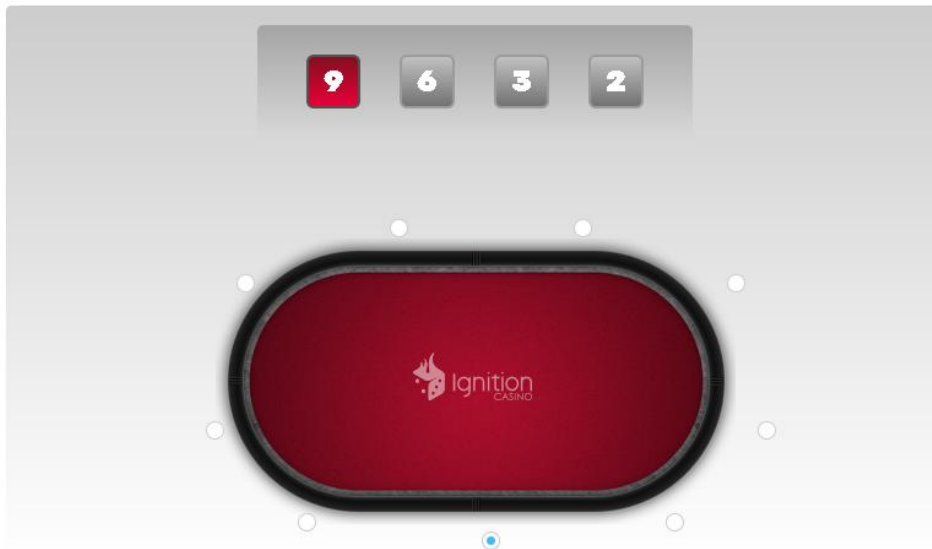

Chat

- Block All Chat**: Chat from opponents on the table will not be displayed.

Play Money

- Show Play Money Tables**: Play Money games will be displayed in the game list.

Change Background: Default

Select card front: Default deck

Select card back: Black

Settings
(Press ESC key to close)

Table Settings | **Game Play Settings** | Default Buy-in | About This Software

Game Play Settings | Seating

Game Play Settings

- Show Table Spotlight**
Turn on the Spotlight to follow the action at the Poker table.
- Show All-In Percentage**
Turn on All-In Winning Percentage when players go All-In a Hand.
- Disable Enter to Bet**
Prevents the keyboard Enter key from placing a bet.
- Disable Pop to Front**
Prevents the table from popping in front of other windows when it is your turn.
- Auto Muck Hands**
Always muck losing/uncalled hands.
- Enable Fold and Show**
Enable the ability to fold and show your hand at the showdown.
- Zone Poker Message**
Display message during Zone Poker registration.
- Jackpot Sit & Go Confirmation Message**
Display the confirmation message during registration for Jackpot Sit & Go.
- Rabbit Card**
Displays the next card that would have been dealt after the hand has ended.

Settings
(Press ESC key to close)

Table Settings | **Game Play Settings** | Default Buy-in | About This Software

Game Play Settings | **Seating**

Select a Seating Position

- Do not use preferred seating option.**