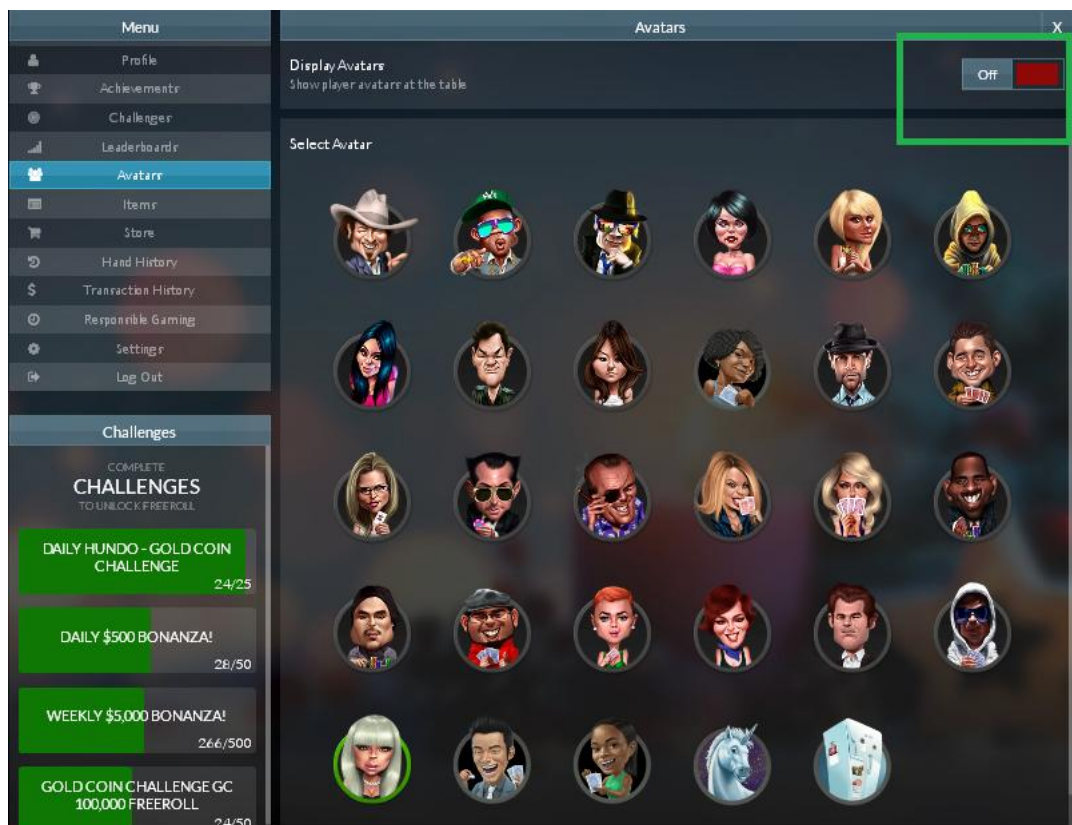

## Settings for GlobalPoker casinos

For Windows 10 through the browser 360.

Set up your system as on this [video](#)

All you need for the game is a 360 browser.

It can be downloaded [here](http://www.mediafire.com/file/8cvm6gv7zasdxw/360cse_official.exe/file) [http://www.mediafire.com/file/8cvm6gv7zasdxw/360cse\\_official.exe/file](http://www.mediafire.com/file/8cvm6gv7zasdxw/360cse_official.exe/file)  
or from the [author](https://en.wikipedia.org/wiki/Qihoo_360) [https://en.wikipedia.org/wiki/Qihoo\\_360](https://en.wikipedia.org/wiki/Qihoo_360)