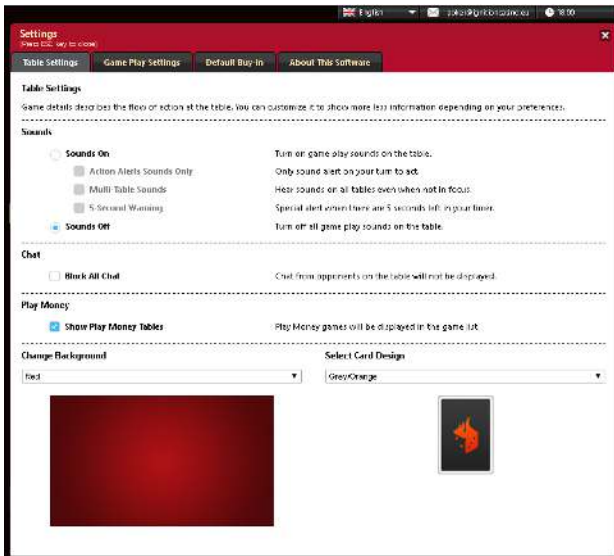

Bodog network Settings

Default size

1. You must set your Bovada or Ignition or Bodog exe file to run as administrator and also in Vista Compatibility mode as shown below.

2.Room settings

Ignition

Bodog

Select a Seating Position