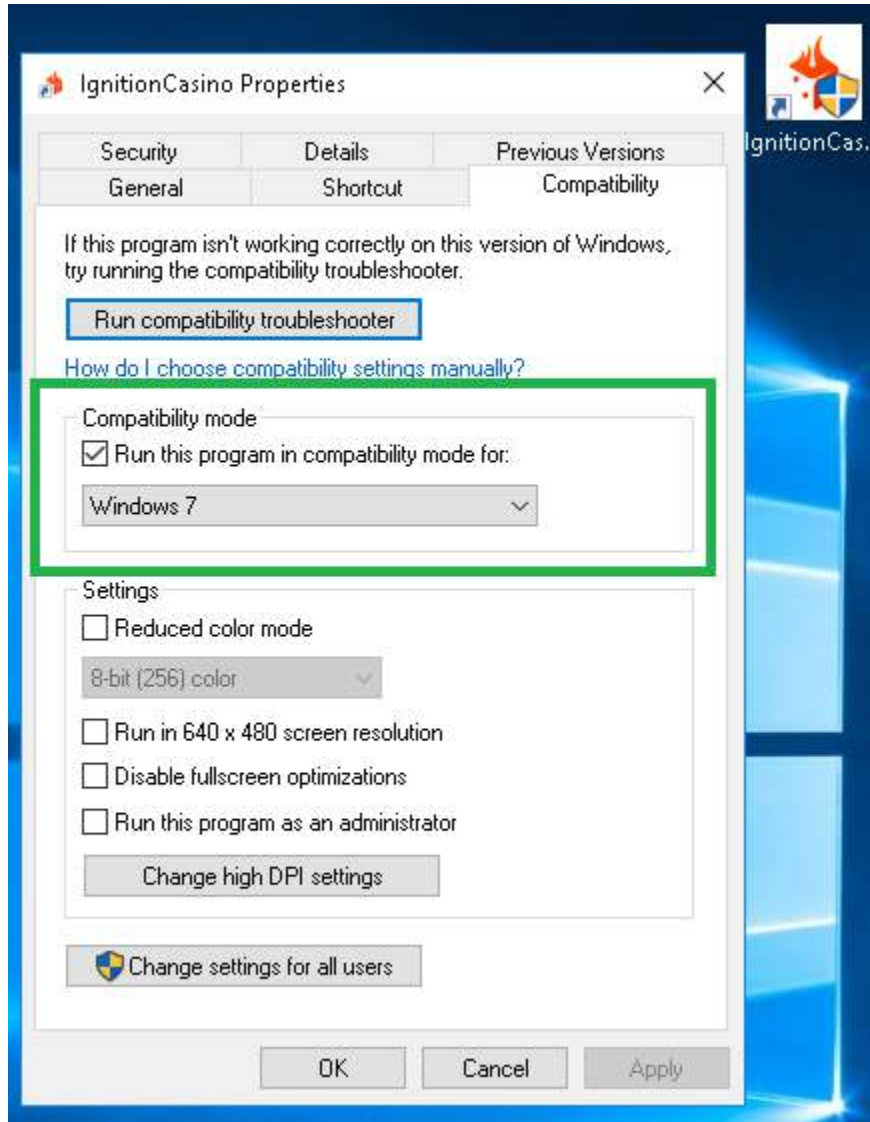

Bodog network Settings

Default size

1. You must set your Bovada or Ignition or Bodog exe file to run as administrator and also in Vista Compatibility mode as shown below.

2.Room settings

Ignition

Bodog

Select a Seating Position