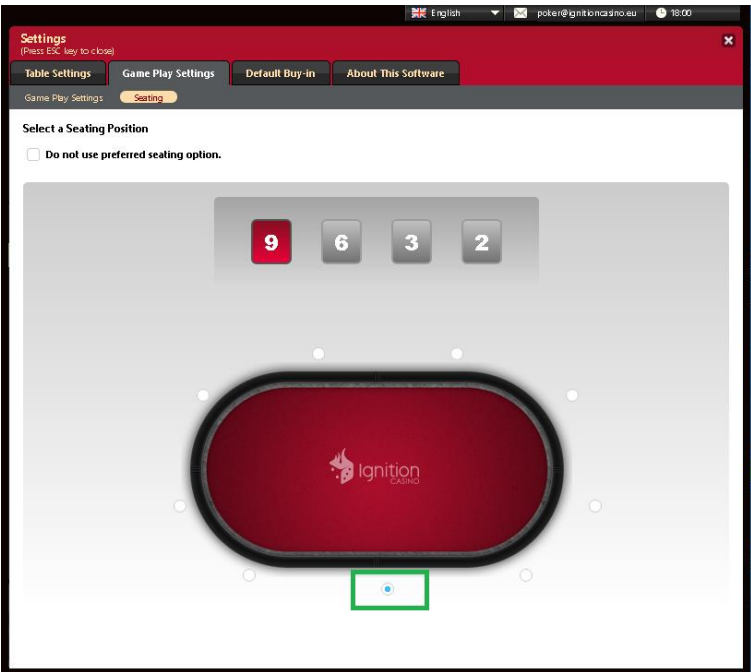

Bodog network Settings

Default size

1. You must set your Bovada or Ignition or Bodog exe file to run as administrator and also in Vista Compatibility mode as shown below.

2.Room settings

Ignition

Bodog

Select a Seating Position