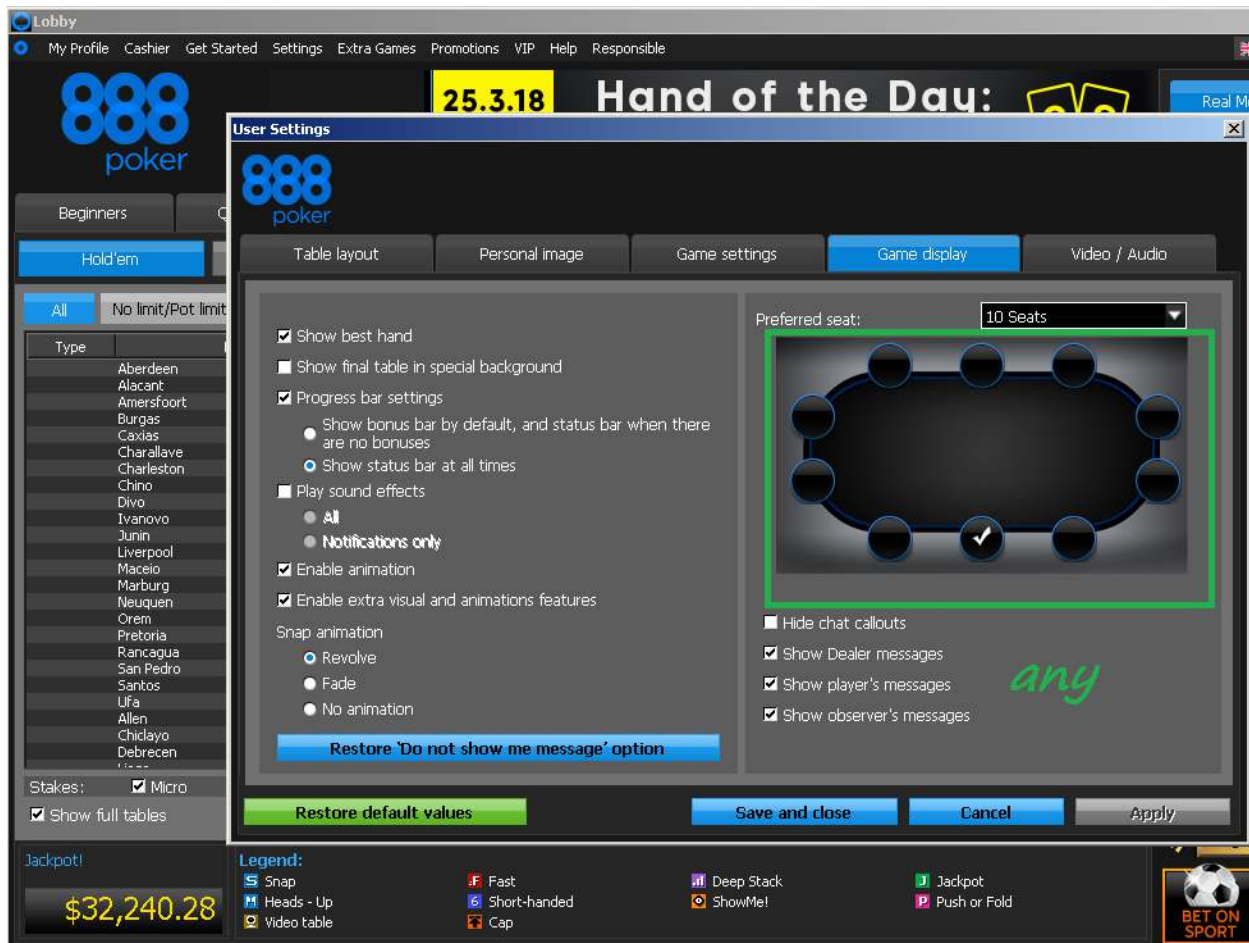

# 888poker

1. Installation of the poker room in English.
2. Entrance to the poker room is English.

The screenshot displays the 888poker website interface. At the top, there is a navigation menu with links for Settings, Extra Games, Promotions, VIP, Help, and Responsible. A dropdown menu is open, showing options like Table Layout, Personal Image, Game Settings, Game Display, and Video / Audio. A prominent yellow box displays the number '25.318' with a 'more info' link. To the right, a 'Hand of the Day' promotion offers a '\$4,000 tournament ticket!' with a '88' logo. Below this, there are buttons for 'Omaha', 'Stud', 'Sit & Go', and 'Tournaments'. A 'Fixed limit' section contains a table of game listings.

At the bottom, there are checkboxes for 'Lo', 'Med', and 'Hi' stakes, and a 'Players:' section with checkboxes for '3-6' and '7-10'. A 'gend:' section contains various game settings like Snap, Fast, Deep Stack, Jackpot, Heads - Up, Short-handed, ShowMe!, Cap, and Push or Fold.

Table - default size :