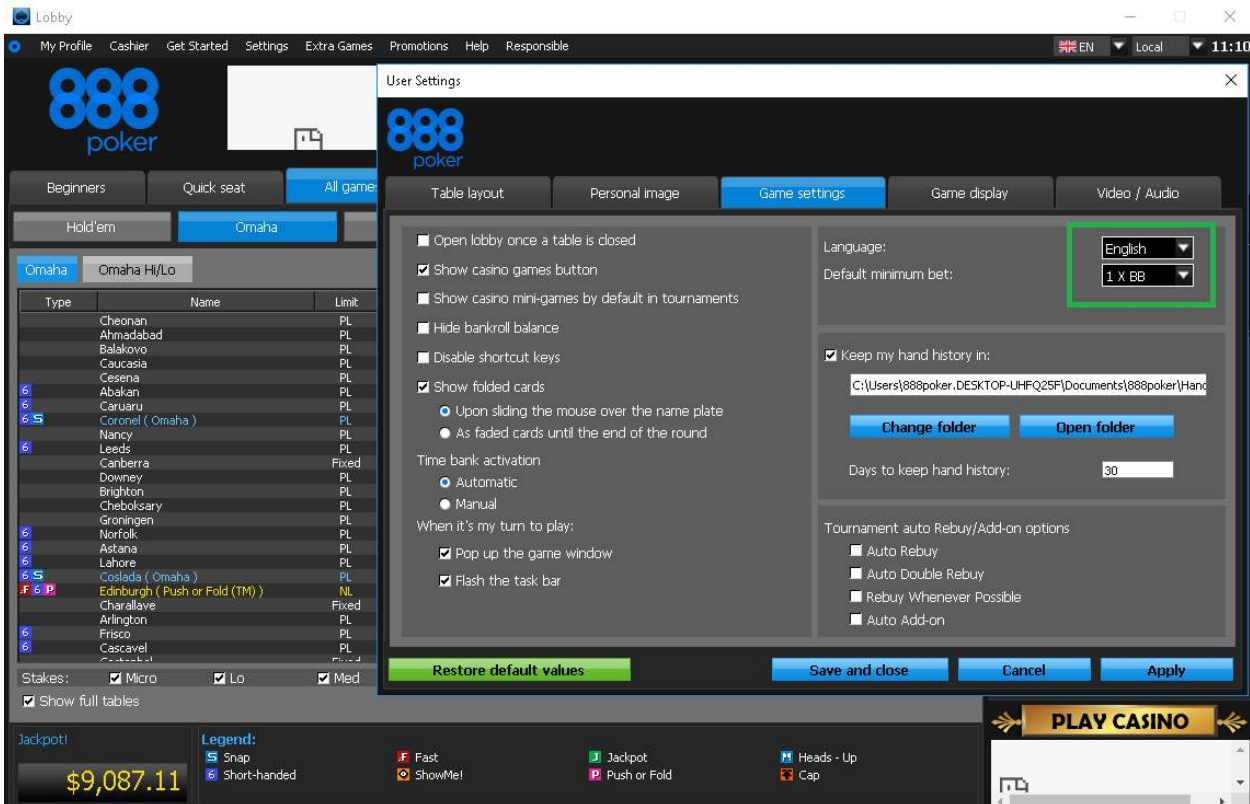

# 888poker

1. Installation of the poker room in English.
2. Entrance to the poker room is English.

The screenshot displays the 888poker website interface. At the top, there is a navigation menu with links for Settings, Extra Games, Promotions, VIP, Help, and Responsible. A dropdown menu is open, showing options like Table Layout, Personal Image, Game Settings, Game Display, and Video / Audio. A prominent yellow box displays the number '25.318' with a 'more info' link. To the right, a 'Hand of the Day' promotion offers a '\$4,000 tournament ticket!' with a '88' logo. Below this, there are buttons for 'Omaha', 'Stud', 'Sit & Go', and 'Tournaments'. A 'Fixed limit' section contains a table of game listings.

	Limit	Stakes	Plrs	Avg. pot	Plrs/Flop	Hnd/Hr	Wait
	NL	1¢/2¢	Full/9	37¢	20%	55	
	NL	1¢/2¢	Full/9	36¢	17%	66	
	NL	1¢/2¢	Full/9	42¢	24%	68	
	NL	1¢/2¢	Full/9	29¢	15%	93	1
	NL	1¢/2¢	Full/9	14¢	18%	86	
	NL	1¢/2¢	Full/9	42¢	26%	66	
	NL	1¢/2¢	Full/9	30¢	22%	104	
	NL	1¢/2¢	Full/9	24¢	48%	58	
	NL	1¢/2¢	Full/9	35¢	21%	64	
	NL	1¢/2¢	Full/9	48¢	18%	81	
	NL	1¢/2¢	Full/9	34¢	21%	86	
	NL	1¢/2¢	Full/9	29¢	21%	82	1
	NL	1¢/2¢	Full/9	46¢	35%	60	1
	NL	1¢/2¢	Full/9	31¢	16%	110	1
	NL	1¢/2¢	Full/9	30¢	21%	101	
	NL	1¢/2¢	Full/9	38¢	25%	63	3
	NL	1¢/2¢	Full/9	26¢	16%	88	
	NL	1¢/2¢	Full/9	33¢	25%	58	
	NL	1¢/2¢	8/9	46¢	26%	82	
	NL	1¢/2¢	8/9	42¢	23%	94	
	NL	1¢/2¢	8/9	33¢	25%	85	
	NL	1¢/2¢	8/9	20¢	12%	85	
	NL	1¢/2¢	8/9	39¢	21%	79	
	NL	1¢/2¢	8/9	41¢	22%	99	
	**	1¢/2¢	8/9	32¢	22%	77	

At the bottom, there are checkboxes for 'Lo', 'Med', and 'Hi' stakes, and a 'Players:' section with checkboxes for '3-6' and '7-10'. A 'gend:' section contains various game settings like Snap, Fast, Deep Stack, Jackpot, Heads - Up, Short-handed, ShowMe!, Cap, and Push or Fold.