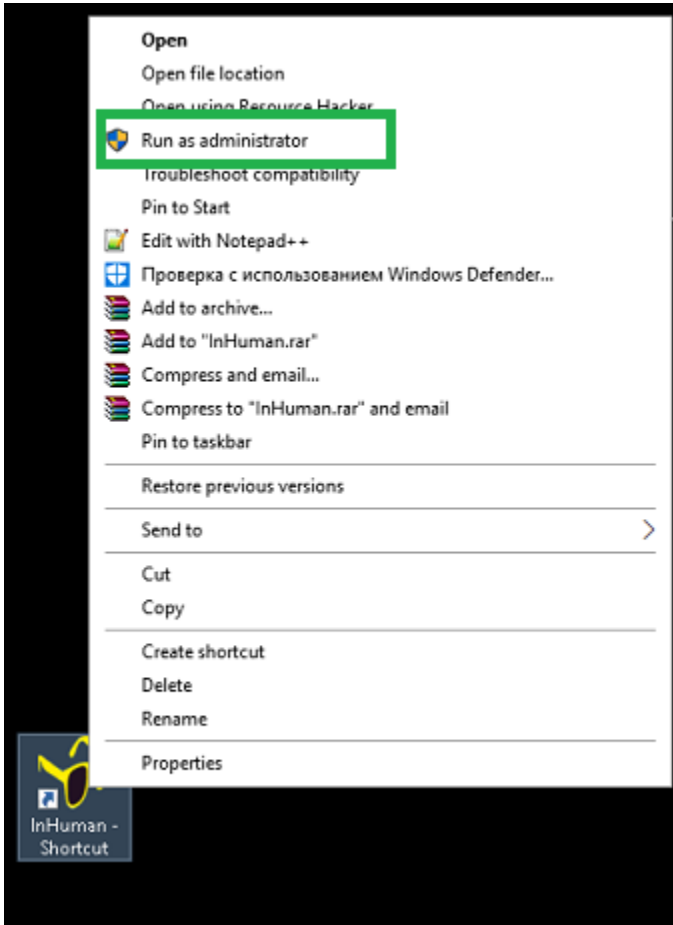

Bodog network Settings

Default size

1.Run the robot as administrator

2.Room settings