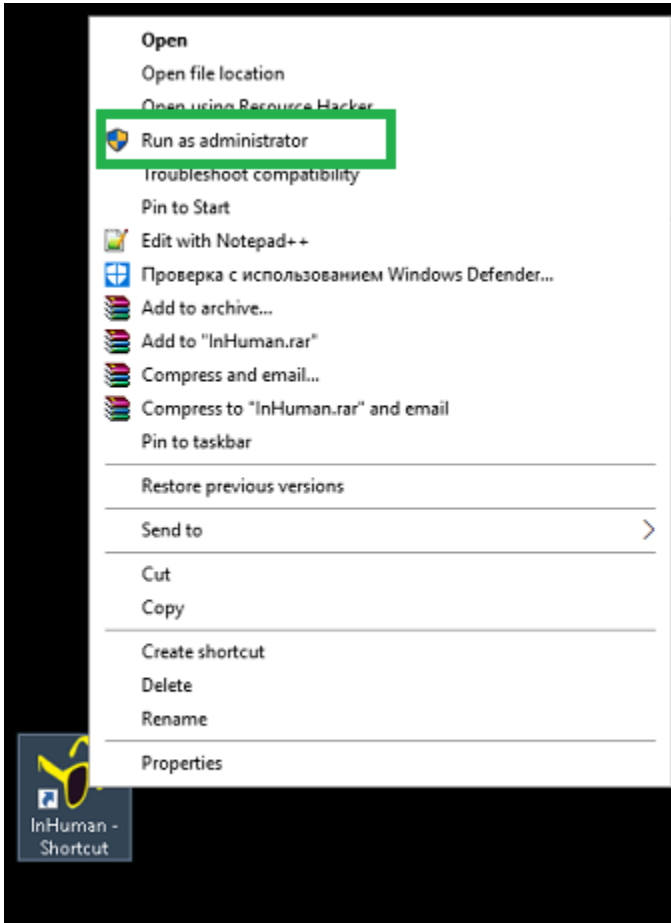

Bodog network Settings

Default size

1.Run the robot as administrator

2.Room settings

Ignition

Bodog