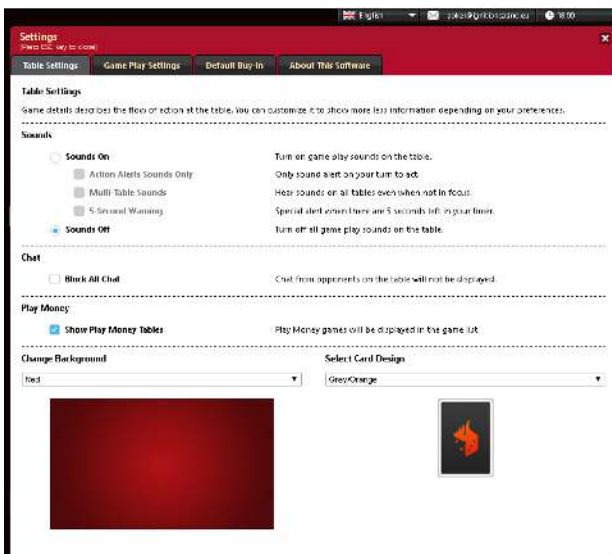

Bodog network Settings

Default size

1.Run the robot as administrator

2.Room settings

Ignition

Bodog