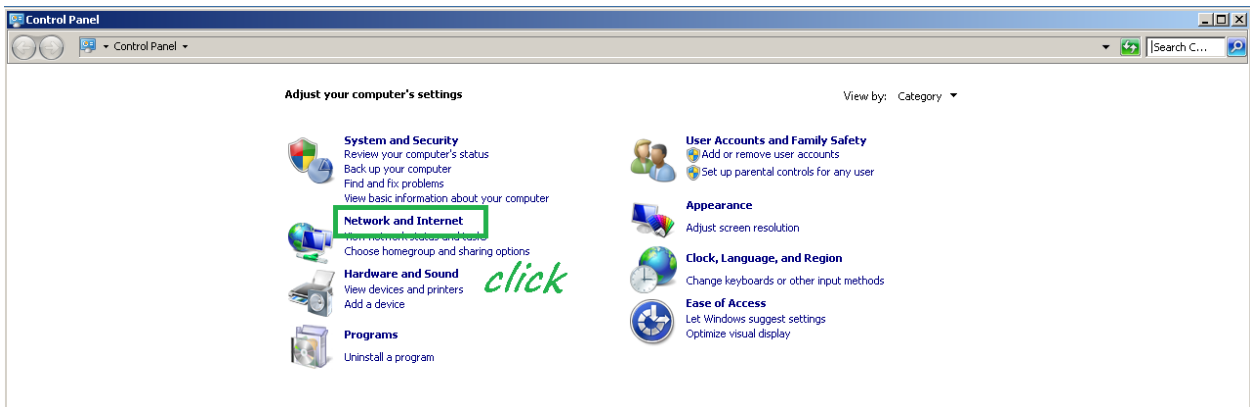

A K Q J 10

1/4

1/24

Reset Download

OK Cancel Apply

Send

D: harleysteve103 all in (1,291.75)
D: Rapomy folds
D: darlingirlie55 folds
D: harleysteve103 mucks cards

Additional system setup.