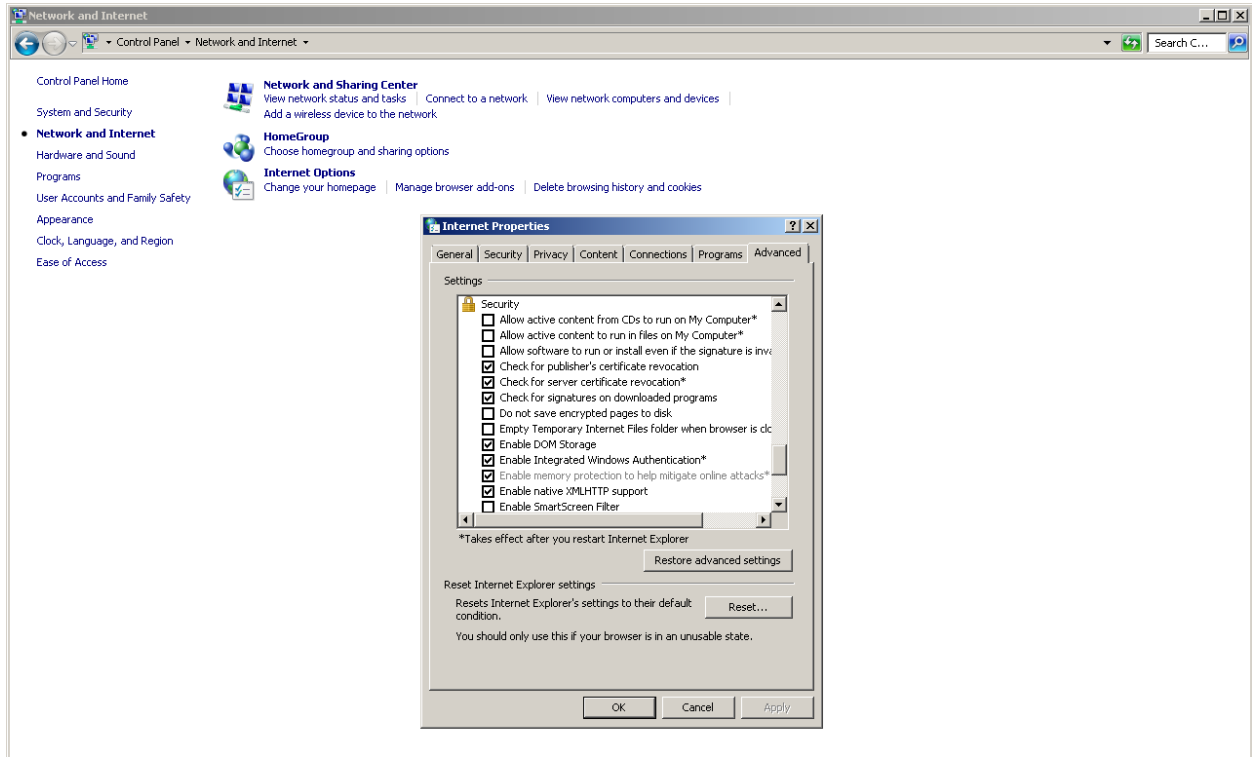

A K Q J 10

1/4

1/24

Reset Download

OK Cancel Apply

Send

D: harleysteve103 all in (1,291.75)
D: Rapomy folds
D: darlingirlie55 folds
D: harleysteve103 mucks cards

Additional system setup.