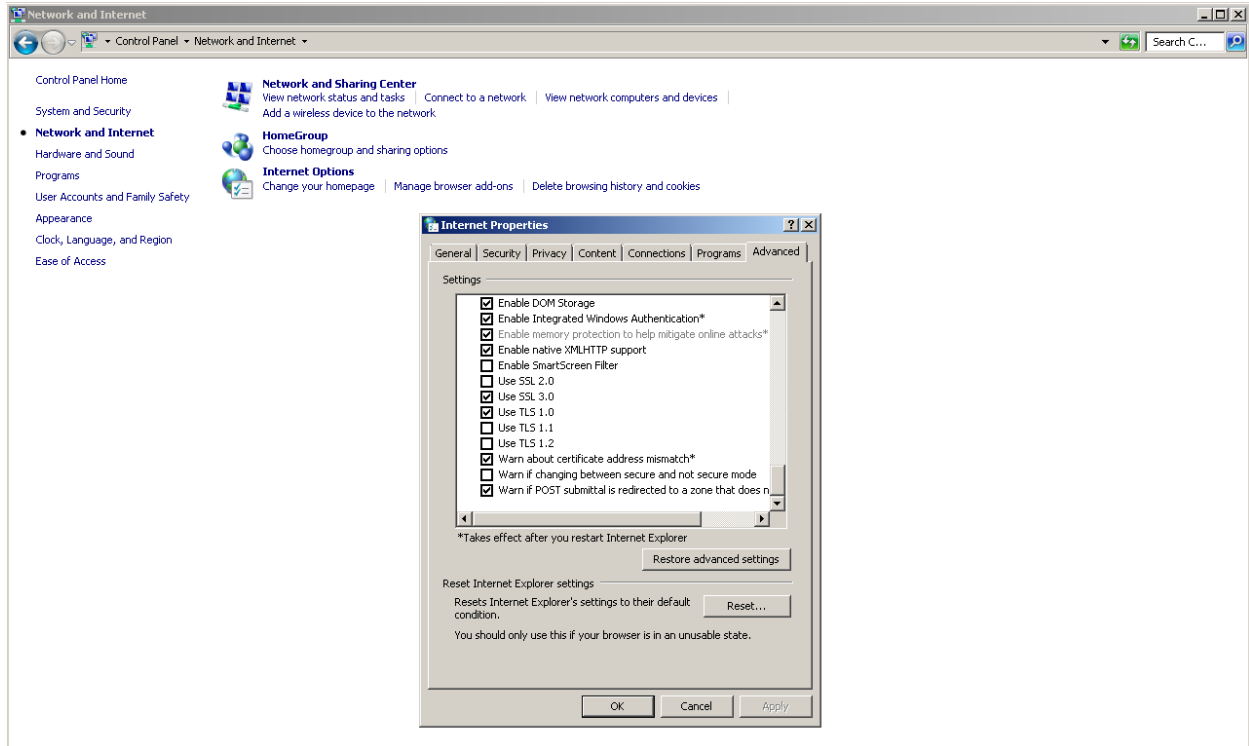

A K Q J 10

1/4

1/24

Reset Download

OK Cancel Apply

Send

D: harleysteve103 all in (1,291.75)
D: Rapomy folds
D: darlingirlie55 folds
D: harleysteve103 mucks cards

Additional system setup.