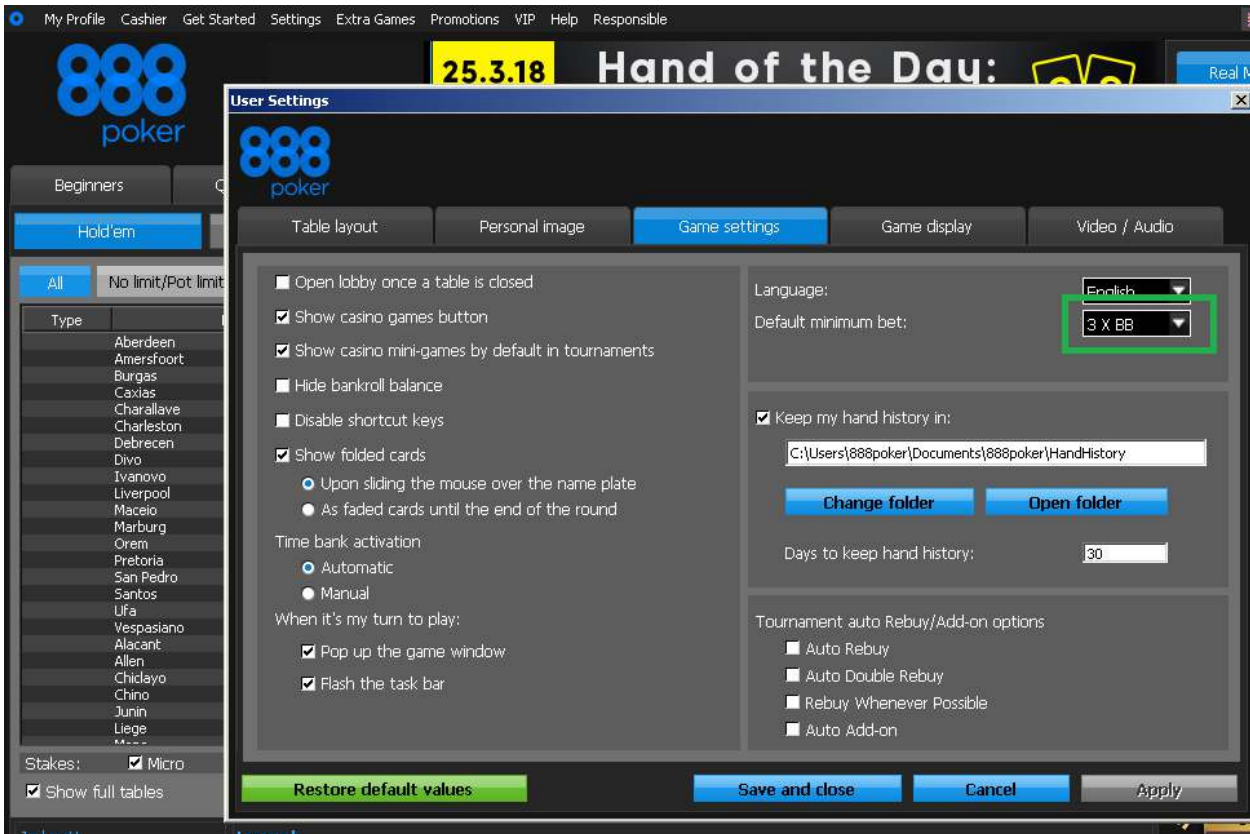

888poker

1. Installation of the poker room in English.
2. Entrance to the poker room is English.

The screenshot displays the 888poker website interface. At the top, there is a navigation menu with links for Settings, Extra Games, Promotions, VIP, Help, and Responsible. A dropdown menu is open, showing options like Table Layout, Personal Image, Game Settings, Game Display, and Video / Audio. A prominent yellow box displays the number '25.318' with a 'more info' link. To the right, a 'Hand of the Day' promotion offers a '\$4,000 tournament ticket!' with a '88' logo. Below this, there are buttons for 'Omaha', 'Stud', 'Sit & Go', and 'Tournaments'. A 'Fixed limit' section contains a table of game listings.

At the bottom, there are checkboxes for 'Lo', 'Med', and 'Hi' stakes, and a 'Players:' section with checkboxes for '3-6' and '7-10'. A 'gend:' section includes icons for Snap, Fast, Heads - Up, Video table, Deep Stack, ShowMe!, Jackpot, and Push or Fold.

Table - default size :

Tournament

[Popup Clicker](#)