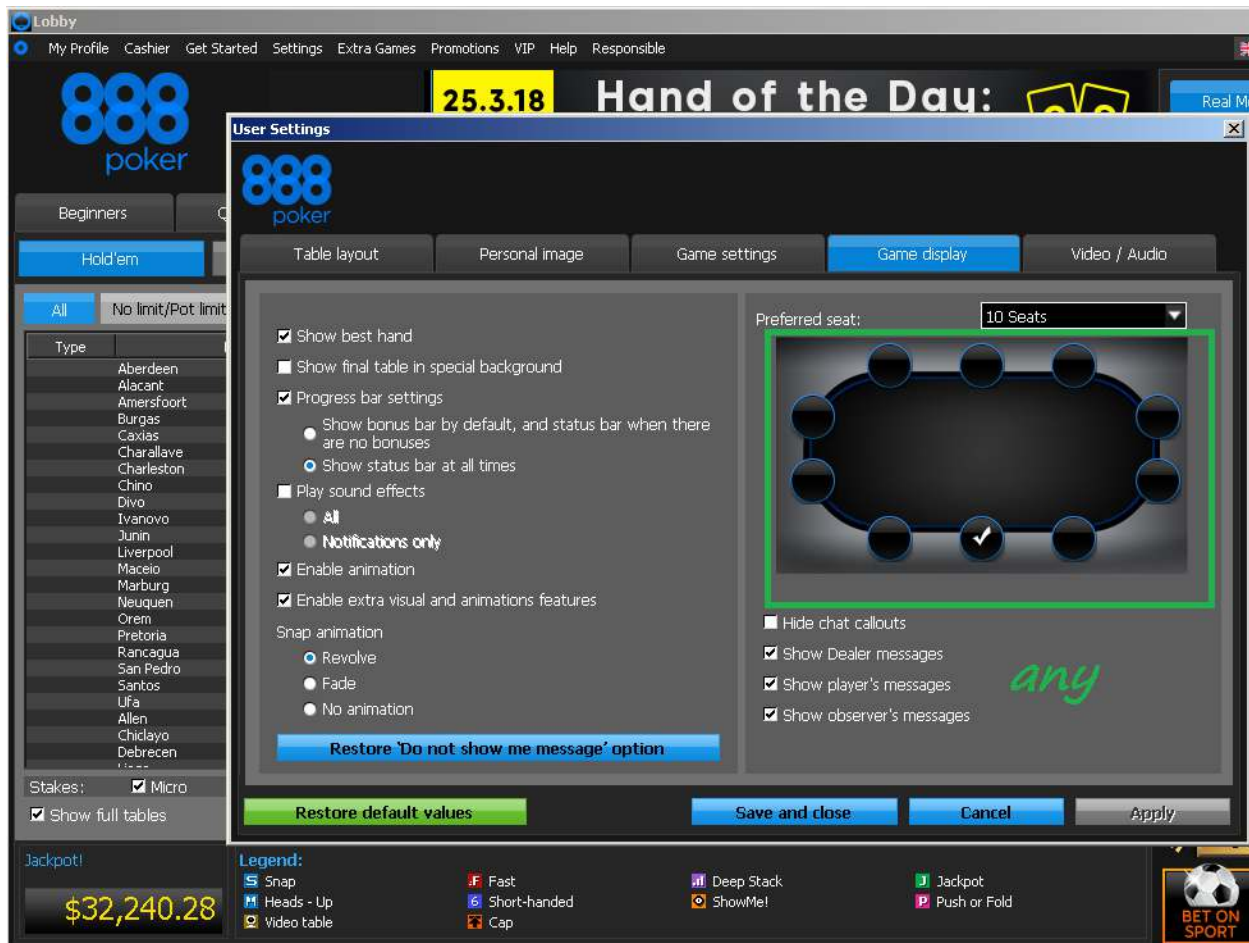

888poker

1. Installation of the poker room in English.
2. Entrance to the poker room is English.

The screenshot displays the 888poker website interface. At the top, there is a navigation menu with links for Settings, Extra Games, Promotions, VIP, Help, and Responsible. A dropdown menu is open, showing options like Table Layout, Personal Image, Game Settings, Game Display, and Video / Audio. A prominent yellow box displays the number '25.318' with a 'more info' link. To the right, a 'Hand of the Day' promotion offers a '\$4,000 tournament ticket!' with a '88' logo. Below this, there are buttons for 'Omaha', 'Stud', 'Sit & Go', and 'Tournaments'. A 'Fixed limit' section contains a table of game listings.

At the bottom, there are checkboxes for 'Lo', 'Med', and 'Hi' stakes, and a 'Players:' section with checkboxes for '3-6' and '7-10'. A 'gend:' section includes icons for Snap, Fast, Heads - Up, Video table, Deep Stack, ShowMe!, Jackpot, and Push or Fold.

Table - default size :

Tournament

[Popup Clicker](#)